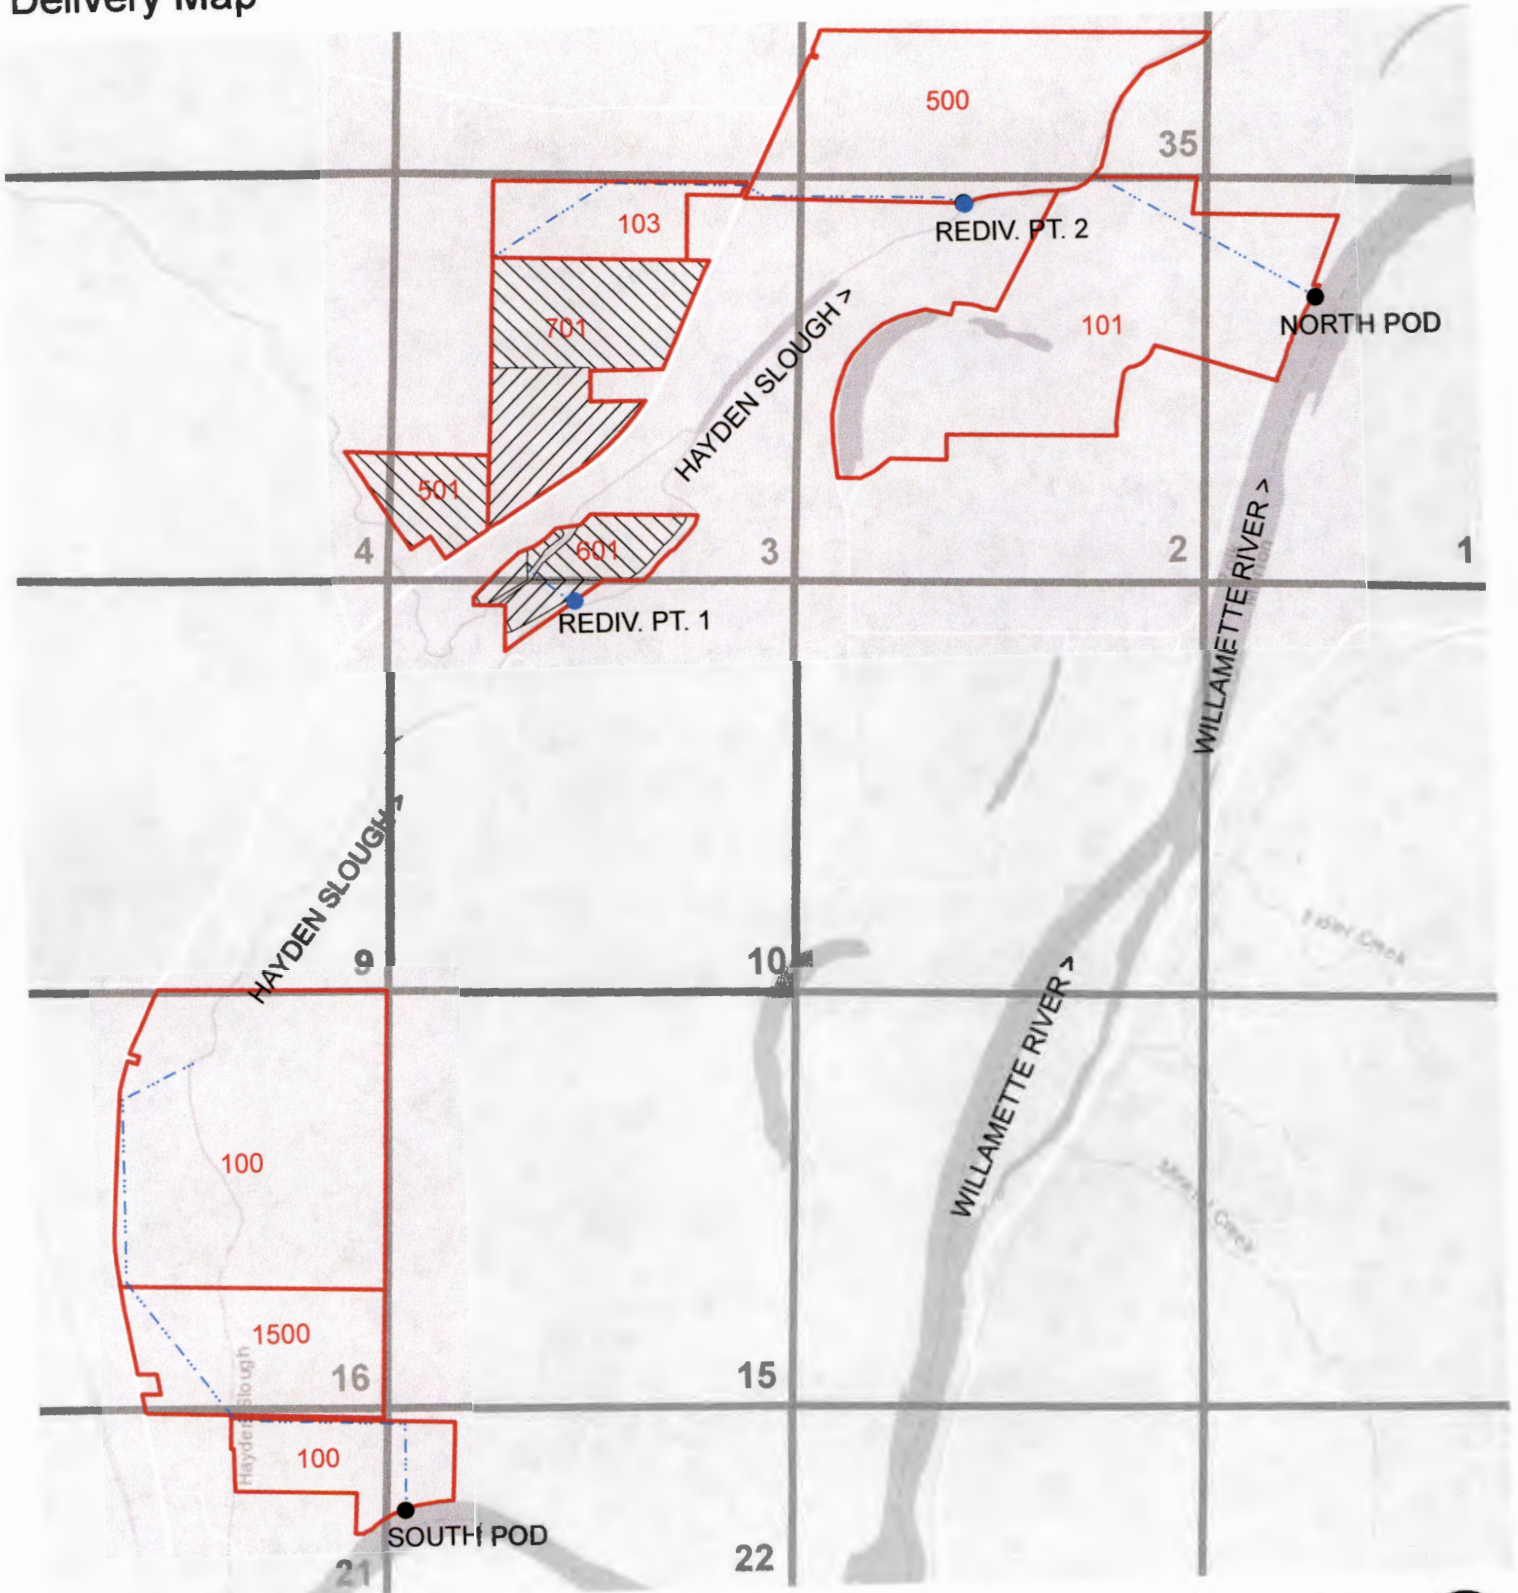

Legend

-  IR POU
-  Mainline
-  Taxlot
-  IS POU
-  DLC

0 660 1,320 2,640 Feet

Received by OWRD

MAY 23 2024

Salem, OR

BOR Stored Water Application - No Hunting, LLC Delivery Map

Township 8S, Range 4W, W.M.

Legend

-  IR POU
-  IS POU
-  Mainline
-  Taxlot

Received by OWRD

MAY 23 2024

Salem, OR