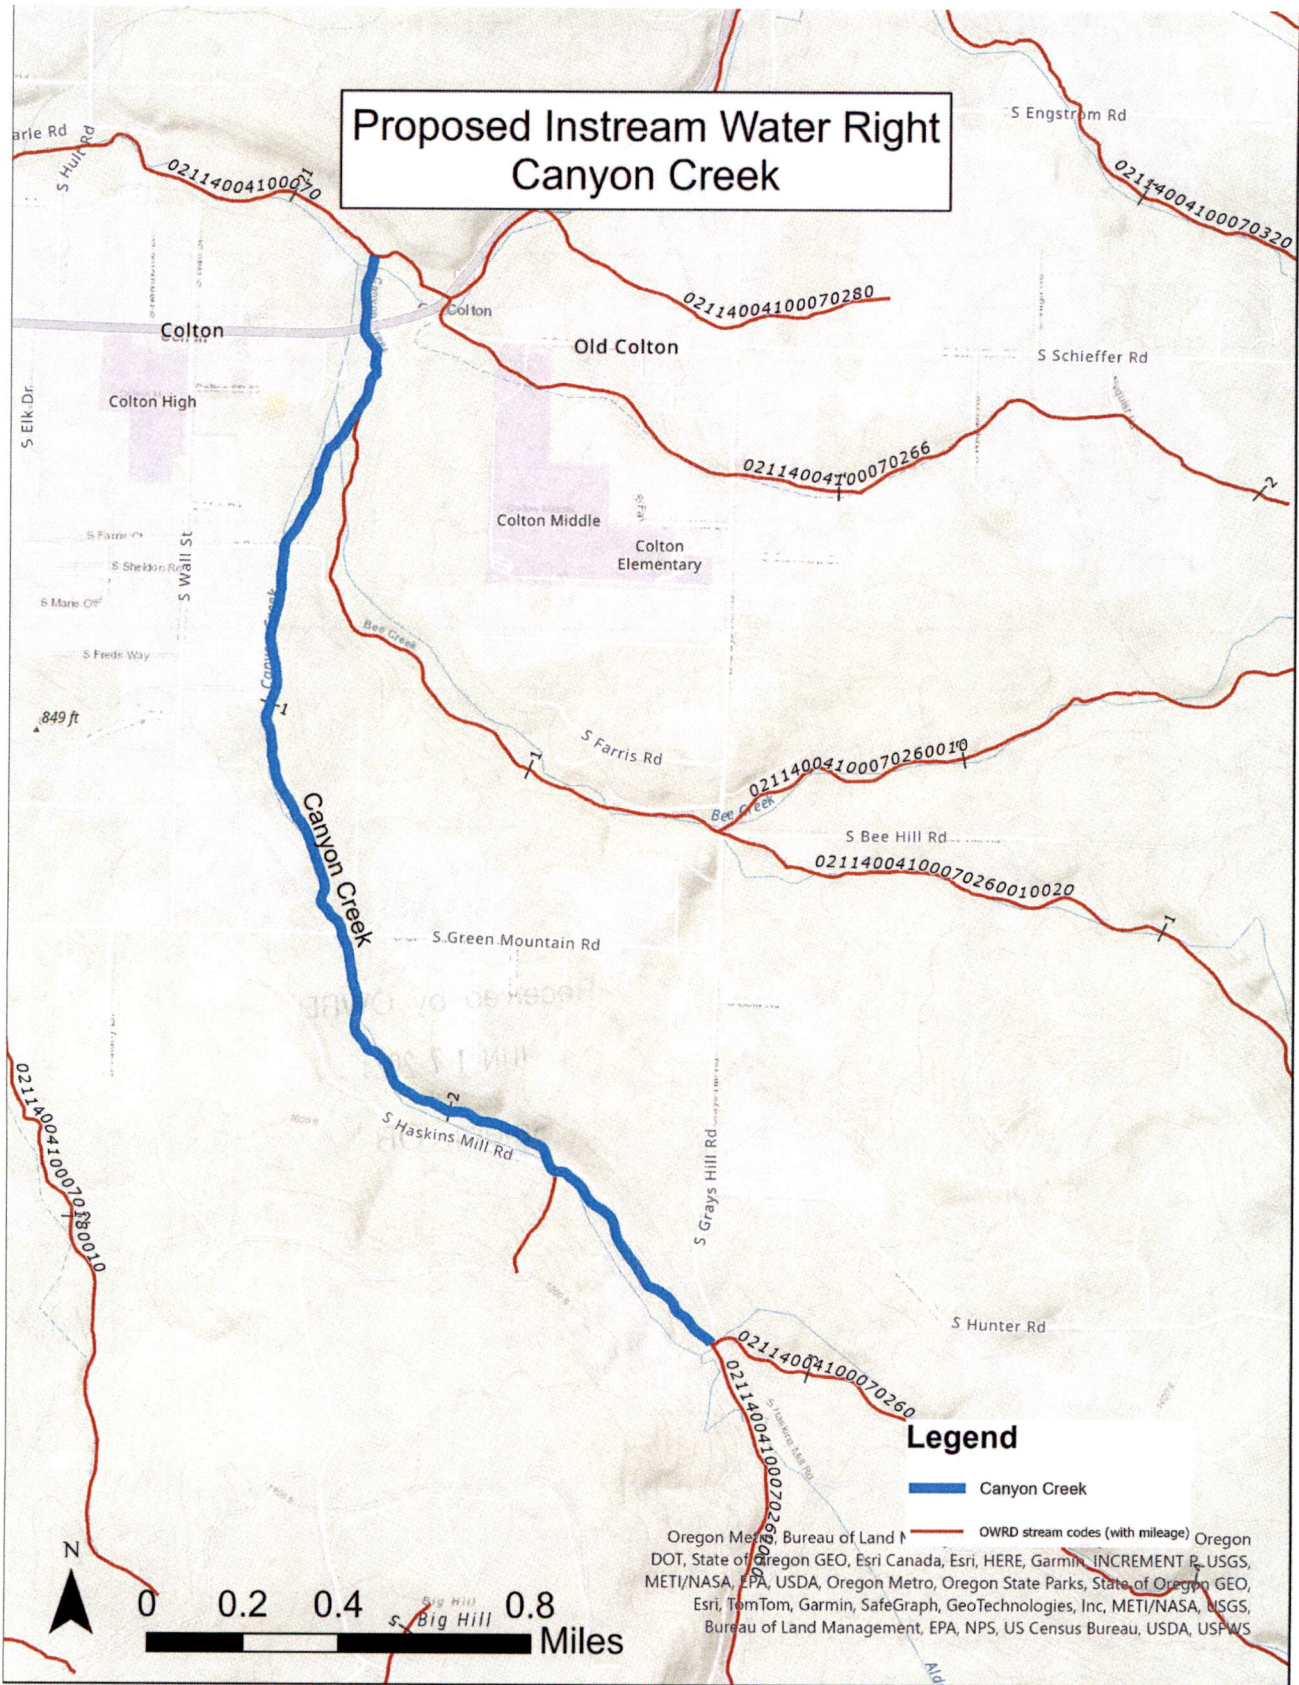

Proposed Instream Water Right Canyon Creek

Legend

█ Canyon Creek

█ OWRD stream codes (with mileage)

Oregon Metro, Bureau of Land Management, EPA, NPS, US Census Bureau, USDA, USFWS, DOT, State of Oregon GEO, Esri Canada, Esri, HERE, Garmin, INCREMENT P, USGS, METI/NASA, EPA, USDA, Oregon Metro, Oregon State Parks, State of Oregon GEO, Esri, TomTom, Garmin, SafeGraph, GeoTechnologies, Inc, METI/NASA, USGS, Bureau of Land Management, EPA, NPS, US Census Bureau, USDA, USFWS

Received by OWRD
JUN 17 2024
Salem, OR