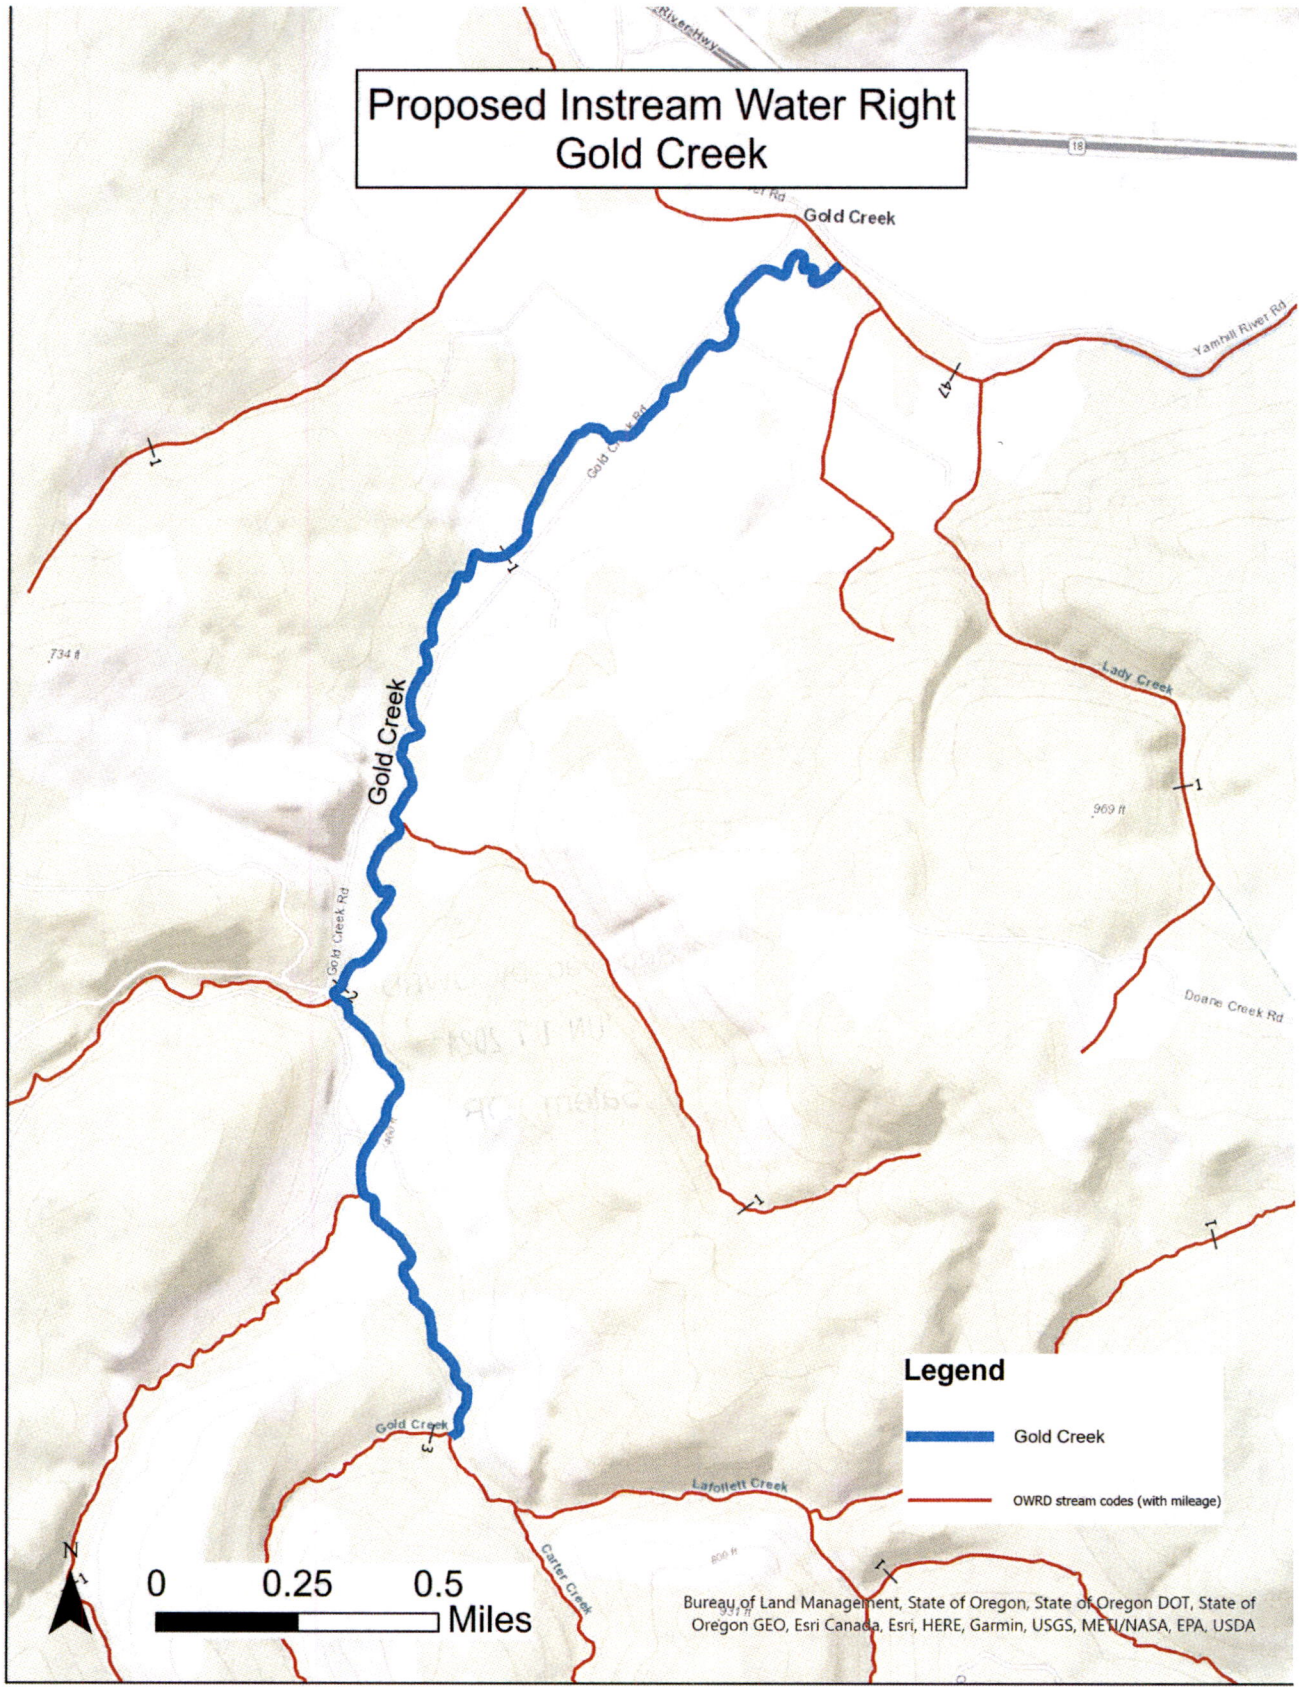

# Proposed Instream Water Right Gold Creek

Bureau of Land Management, State of Oregon, State of Oregon DOT, State of Oregon GEO, Esri Canada, Esri, HERE, Garmin, USGS, METI/NASA, EPA, USDA

Received by OWRD

JUN 17 2024

Salem, OR