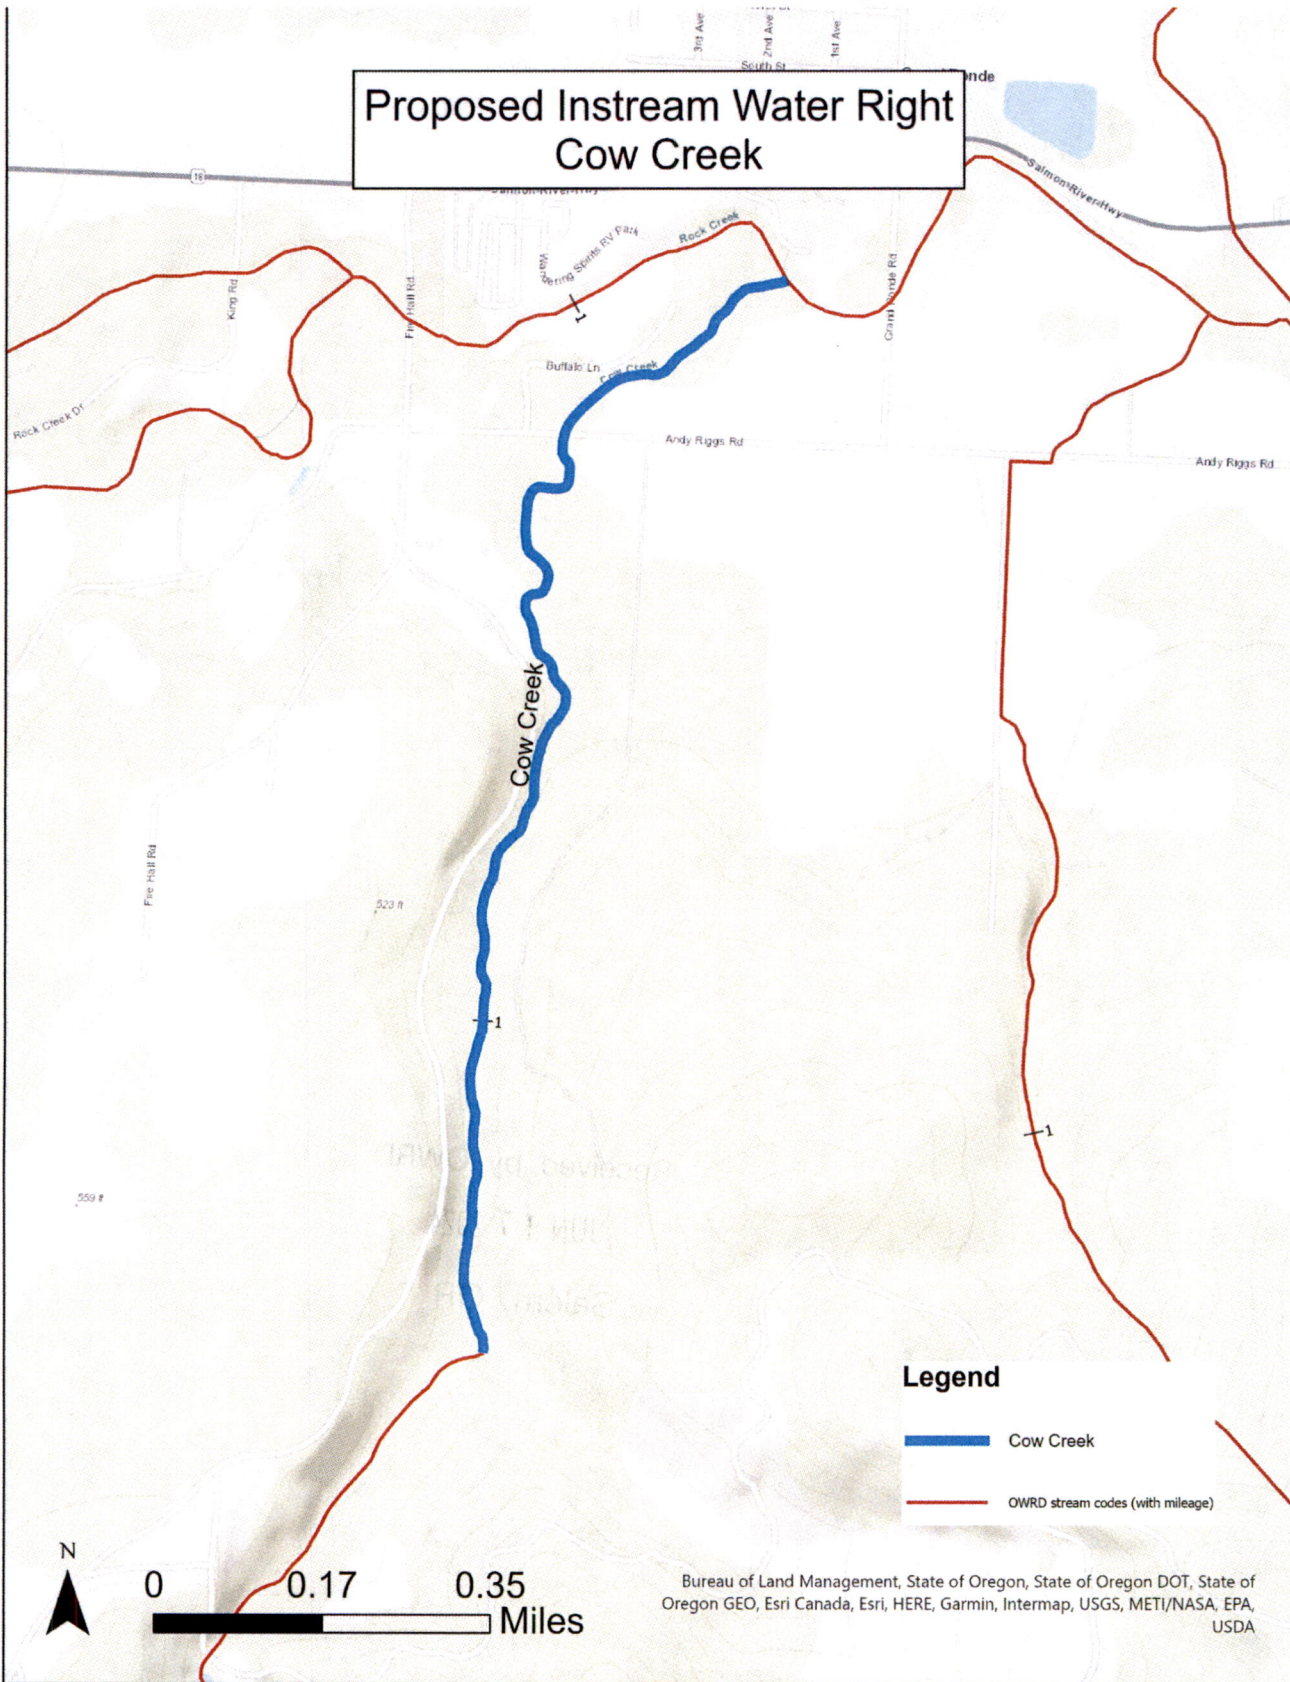

# Proposed Instream Water Right Cow Creek

Bureau of Land Management, State of Oregon, State of Oregon DOT, State of Oregon GEO, Esri Canada, Esri, HERE, Garmin, Intermap, USGS, METI/NASA, EPA, USDA

Received by OWRD

JUN 17 2024

Salem, OR