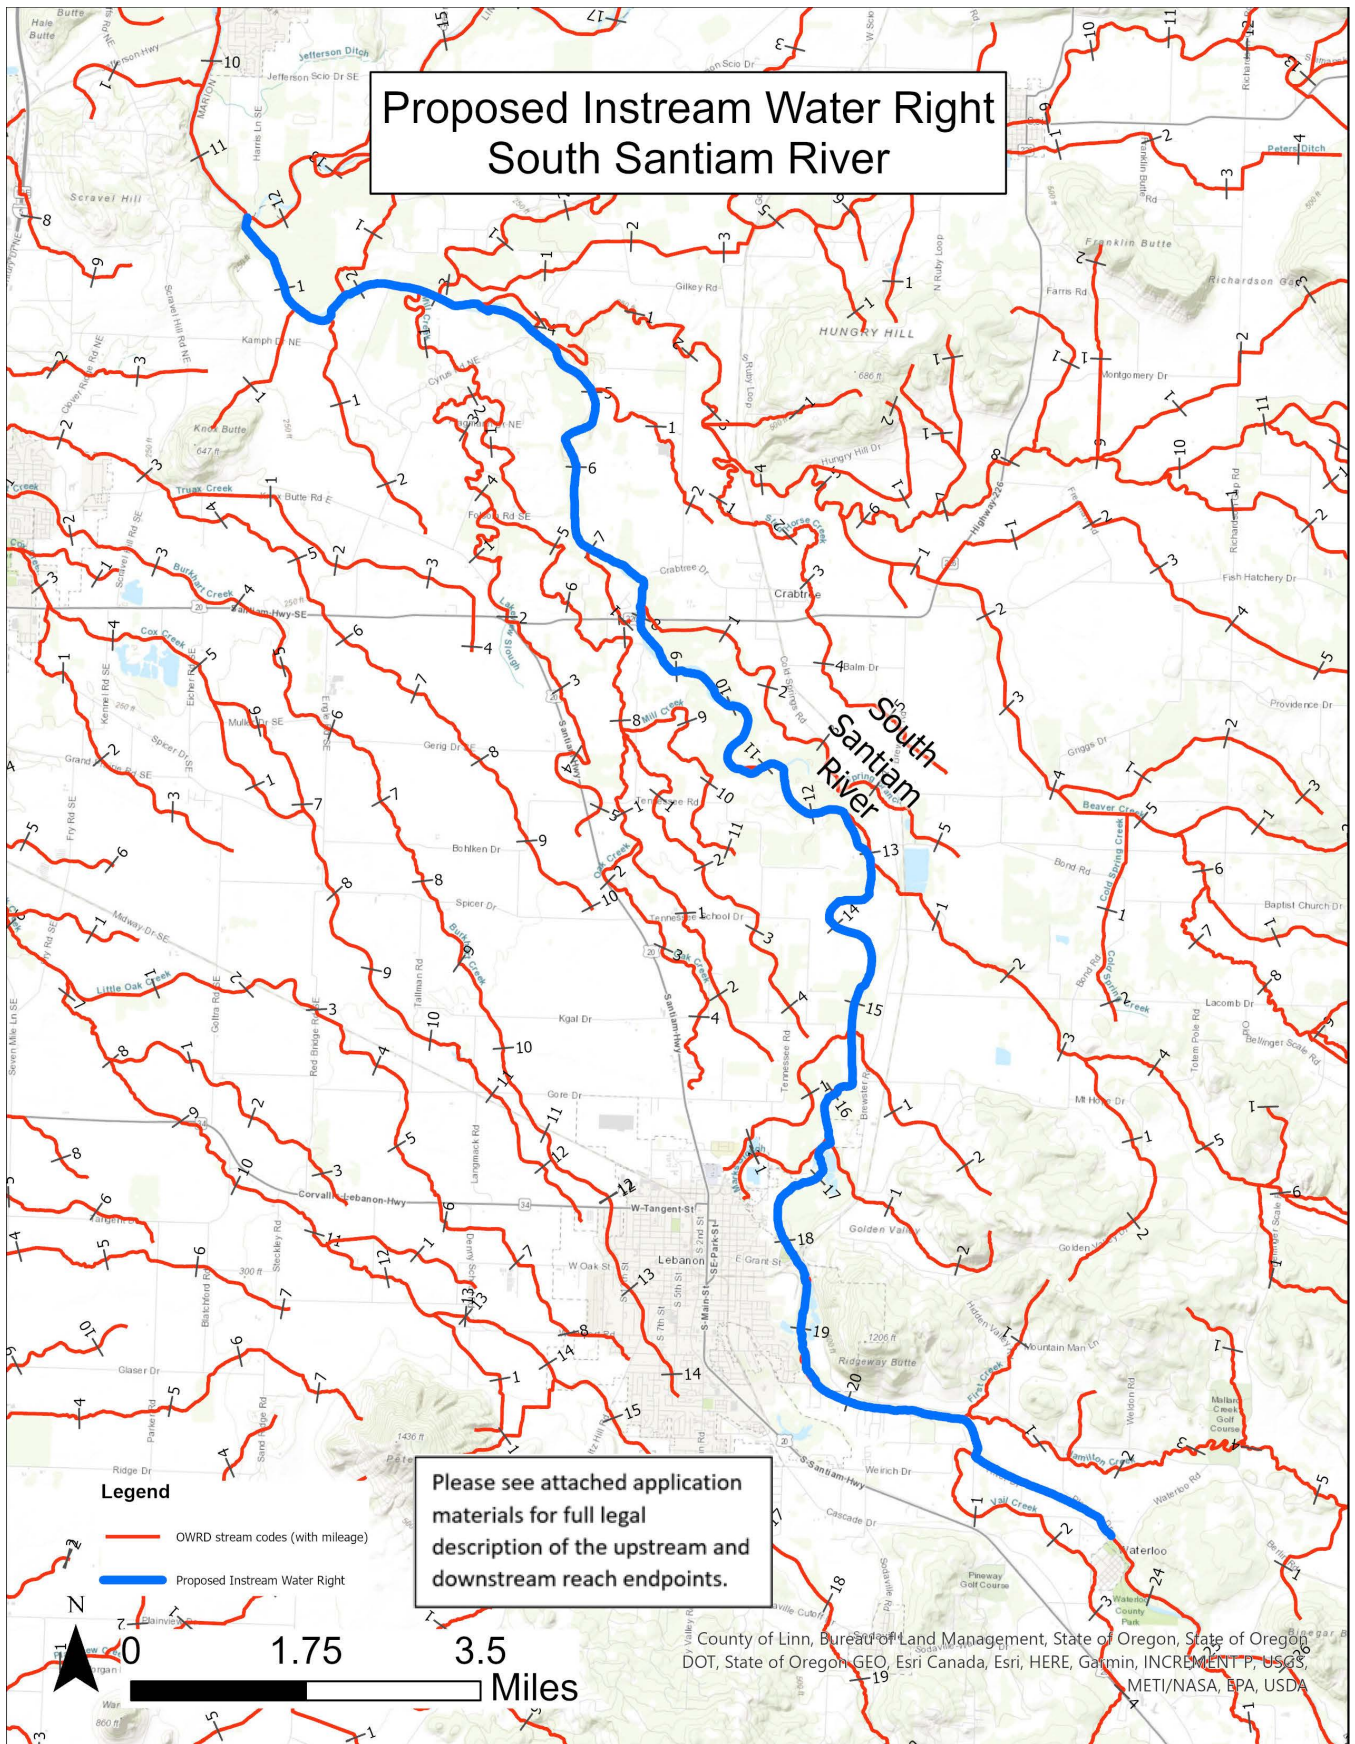

Proposed Instream Water Right South Santiam River

County of Linn, Bureau of Land Management, State of Oregon, State of Oregon DOT, State of Oregon GEO, Esri Canada, Esri, HERE, Garmin, INCREMENT P, USGS, METI/NASA, EPA, USDA

E-RECEIVED
08/14/2024
OWRD