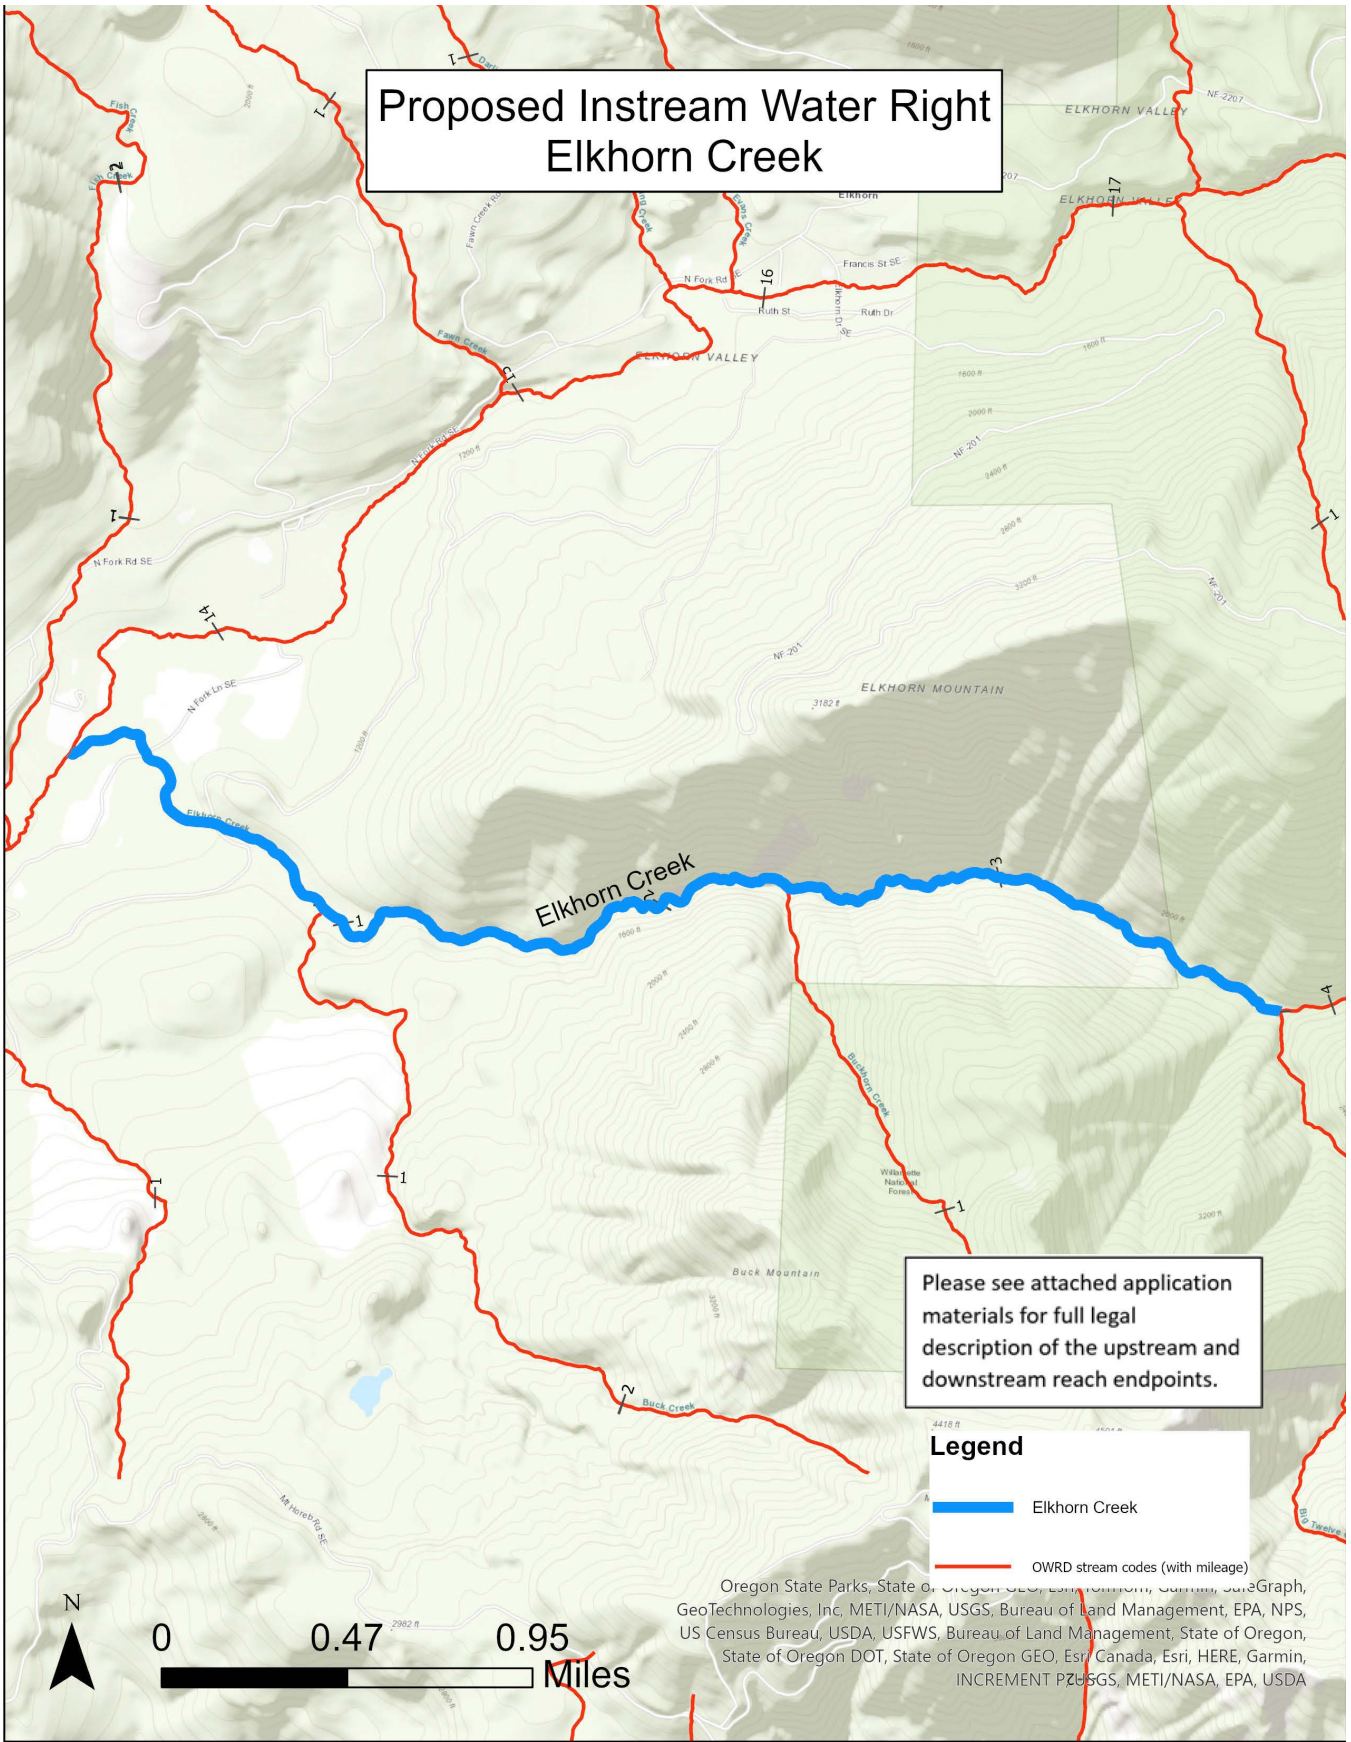

Proposed Instream Water Right Elkhorn Creek

Please see attached application materials for full legal description of the upstream and downstream reach endpoints.

Legend

- Elkhorn Creek
- OWRD stream codes (with mileage)

Oregon State Parks, State of Oregon GEO, Esri, Garmin, HERE, SafeGraph, GeoTechnologies, Inc, METI/NASA, USGS, Bureau of Land Management, EPA, NPS, US Census Bureau, USDA, USFWS, Bureau of Land Management, State of Oregon, State of Oregon DOT, State of Oregon GEO, Esri, Canada, Esri, HERE, Garmin, INCREMENT PZ, USGS, METI/NASA, EPA, USDA