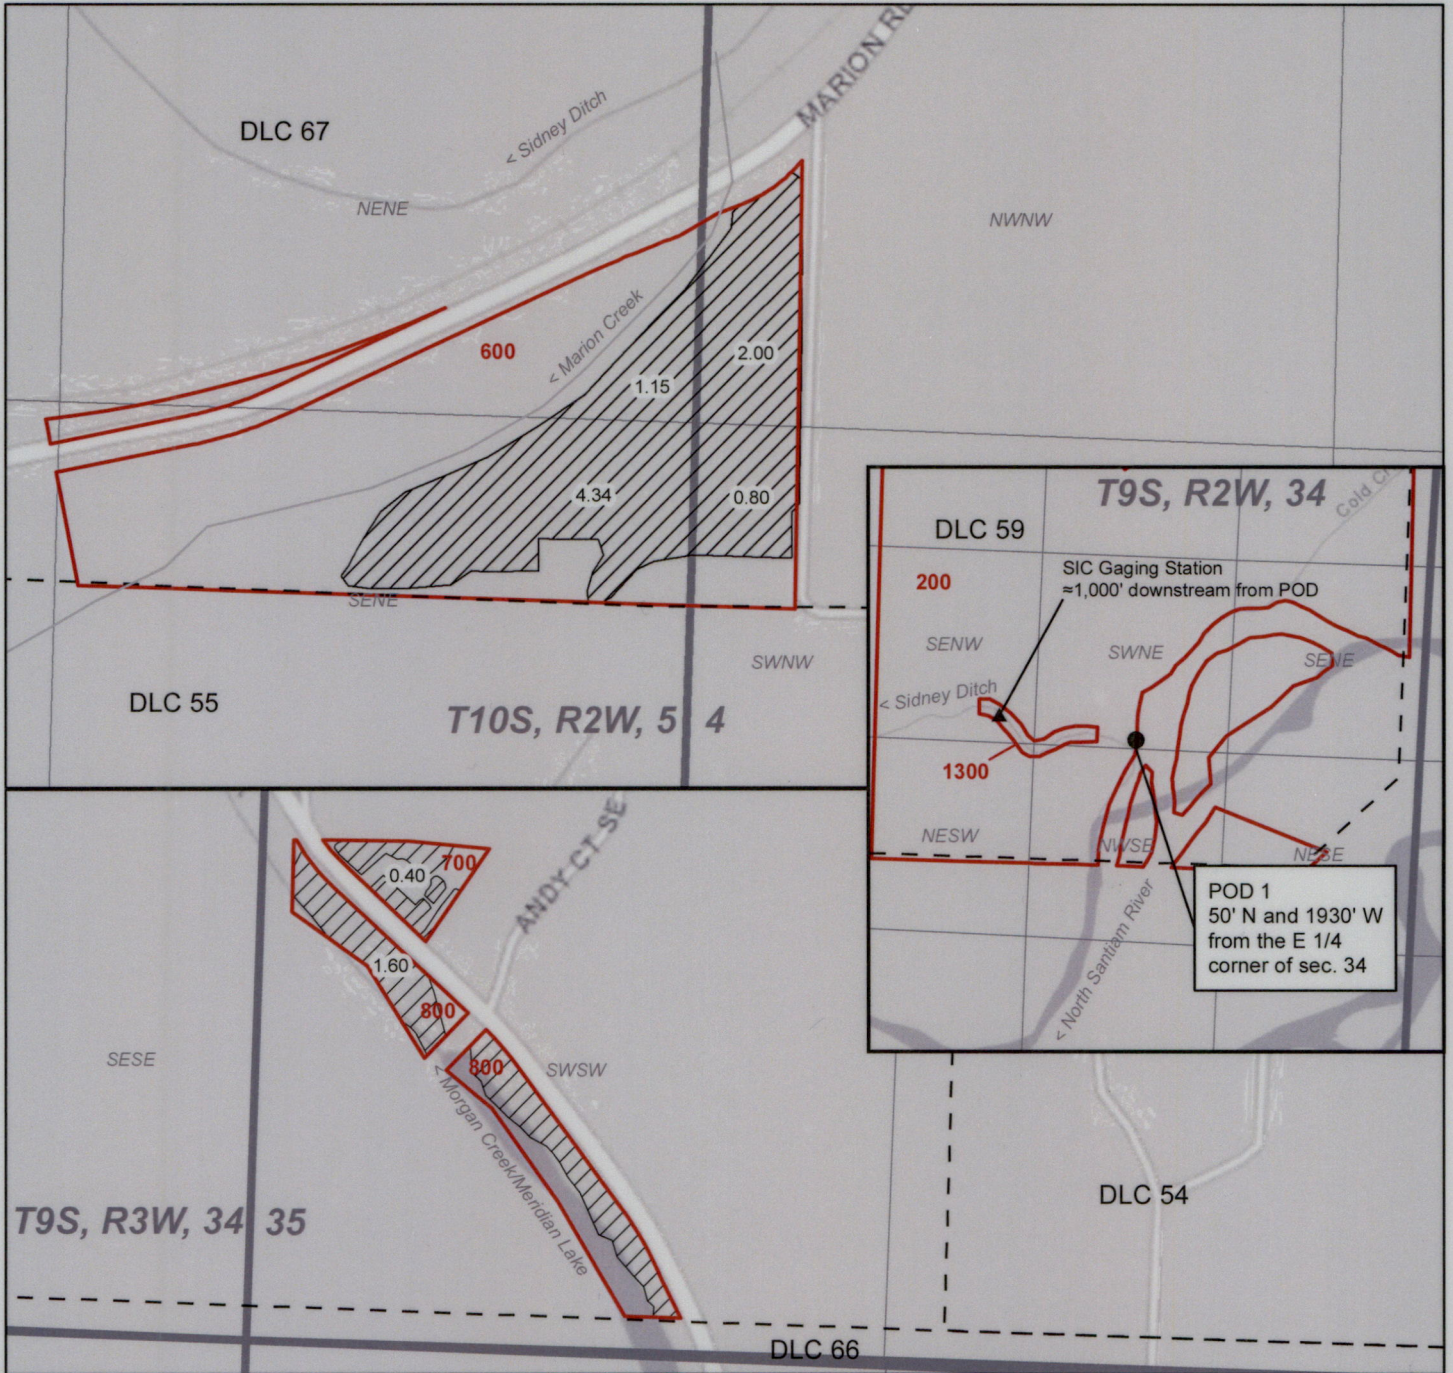

Sidney Irrigation Cooperative - Claim of Beneficial Use Transfer T-13050

This map is not intended to provide legal dimensions or locations of property ownership lines.

- Legend**
- IR POU
 - Taxlot
 - DLC

Received by OWRD
JAN 31 2025

EXPIRES: 12-31-2026