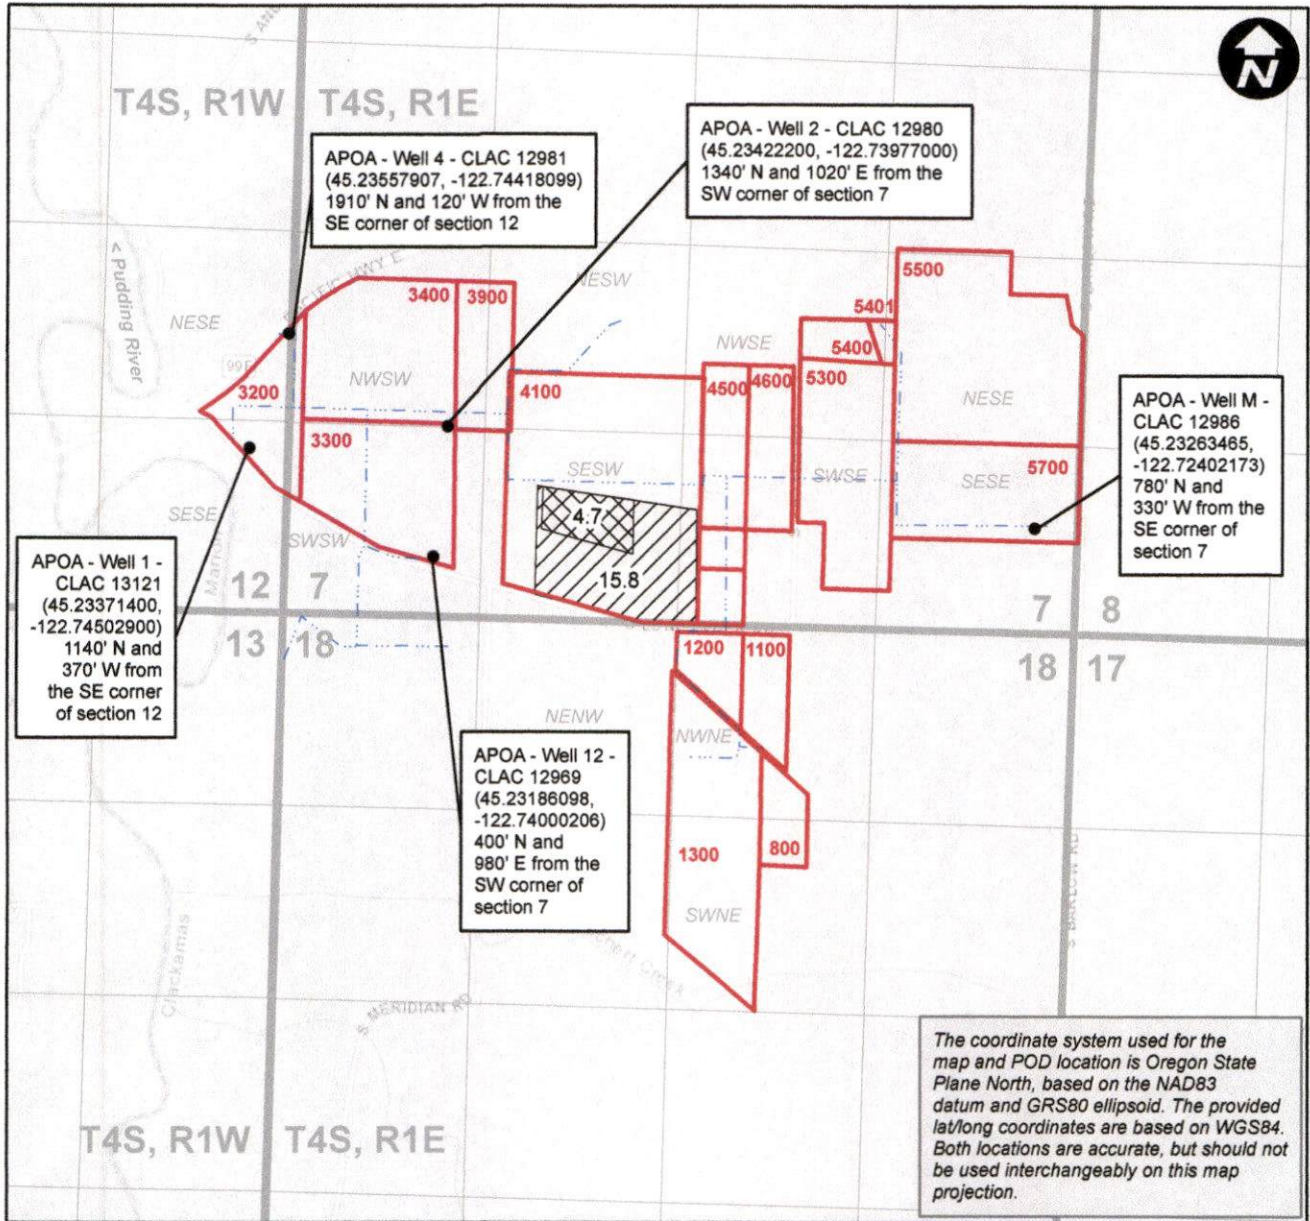

Claim of Beneficial Use - Weyerhaeuser Co./Aurora Forest Nursery Transfer T-13181

0 660 1,320 2,640 Feet

This map is not intended to provide legal dimensions or locations of property ownership lines.

Legend

-  POU (former Cert. 72472 IR/IS & Cert. 72754 FR)
-  POU (former Cert. 72754 FR)
-  Mainline
-  Taxlots

Received by OWRD
MAY 08 2026
Salem, OR