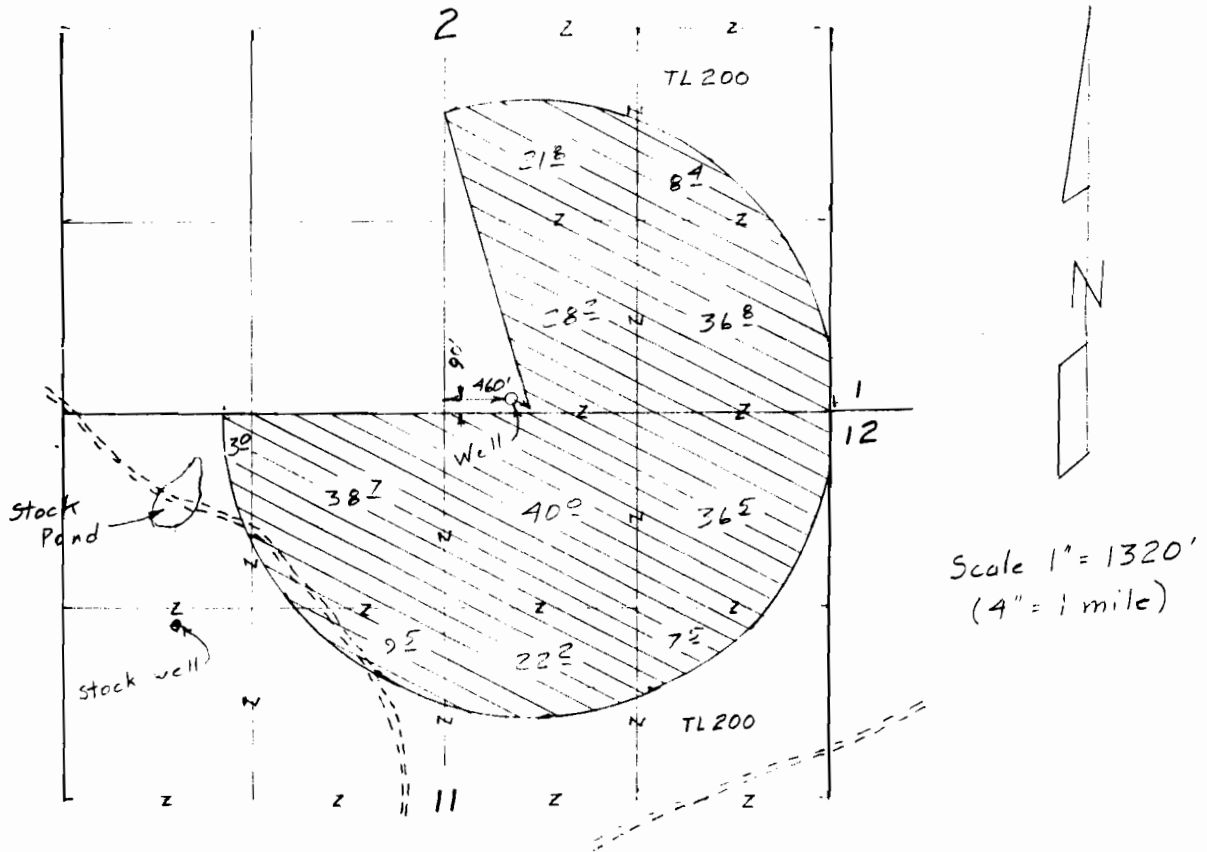

TOWNSHIP 17 SOUTH, RANGE 22 EAST, W.M.

⊗ Irrigation 252⁶ acres

Application Map
for
OREGON RANCHING Co.
(Twin Buttes Ranch)

RECEIVED

NOV 23 2007

WATER RESOURCES DEPT
SALEM, OREGON