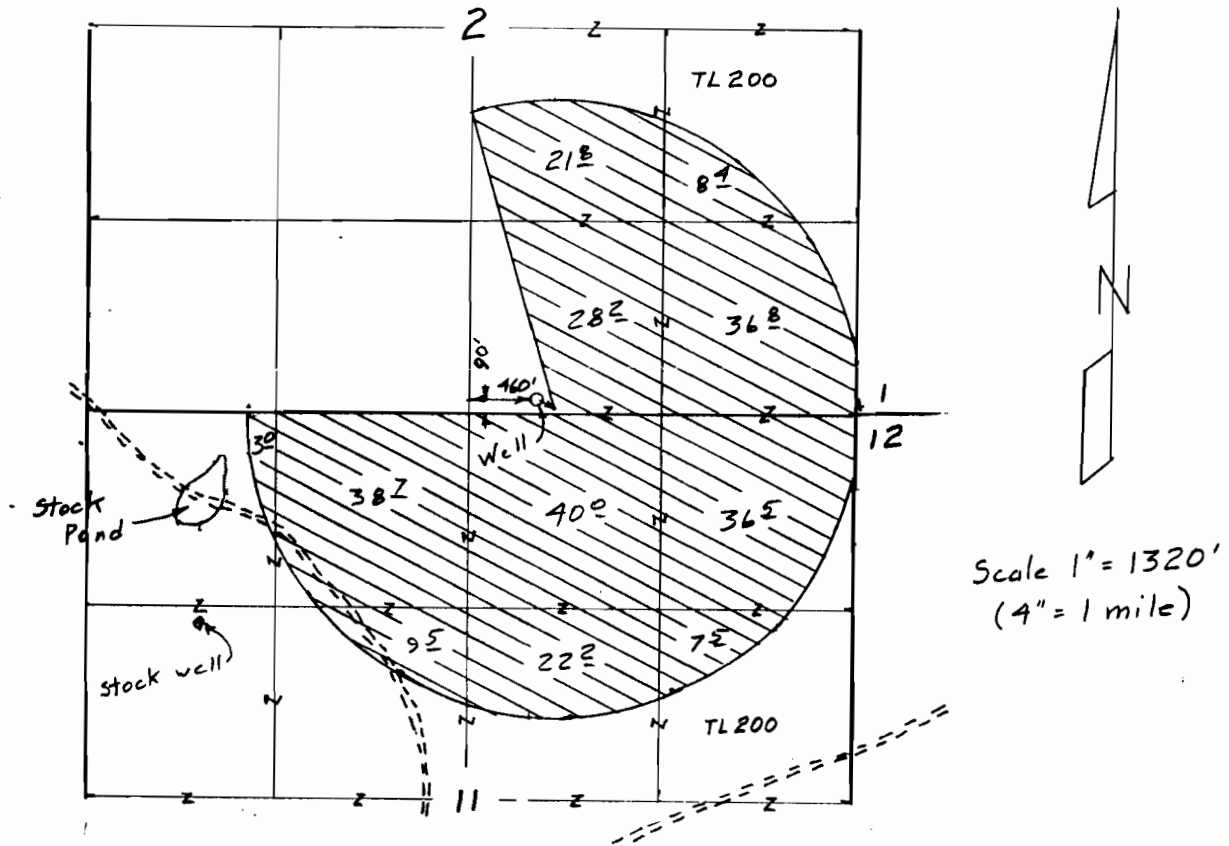

TOWNSHIP 17 SOUTH, RANGE 22 EAST, W.M.

⊗ Irrigation 252 $\frac{1}{2}$ acres

Application Map
for
OREGON RANCHING Co.
(Twin Buttes Ranch)

RECEIVED

NOV 23 2007
WATER RESOURCES DEPT
SALEM, OREGON

This map is for the purpose of locating a water right only and has no intent to provide legal dimensions or the location of property lines.