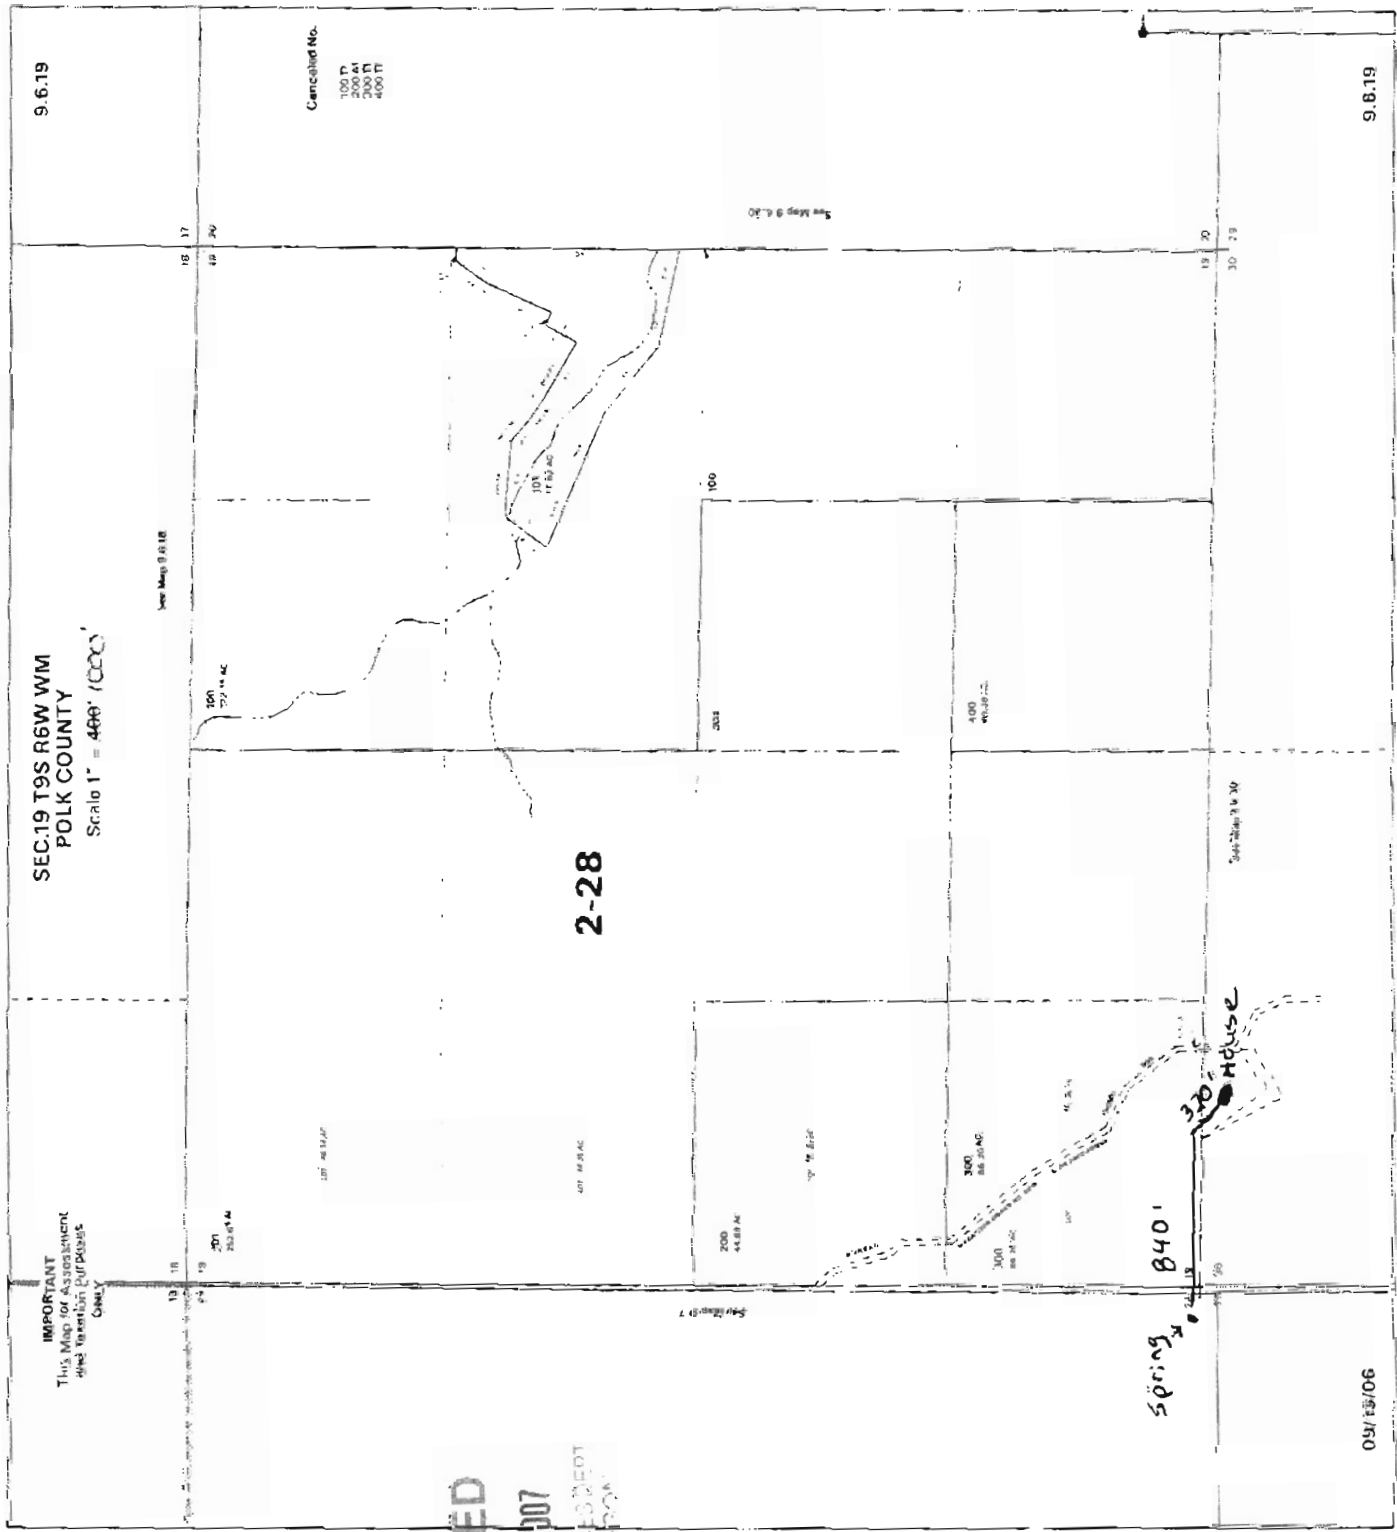

SPRING LOCATED FROM SE CORNER
SECTION 24
100 FE WEST
10 FE NORTH

IMPORTANT
This Map for Assessment
and taxation purposes
ONLY

RECEIVED

NOV 09 2007

WATER RESOURCES DEPT
CALVERTON, IOWA

Unnamed Spring
For:
Marcia J. McBeth
11545 Burbank Rd
Monmouth, IA 51361
TAX Lot 200

05/13/06

APP NO S-87052