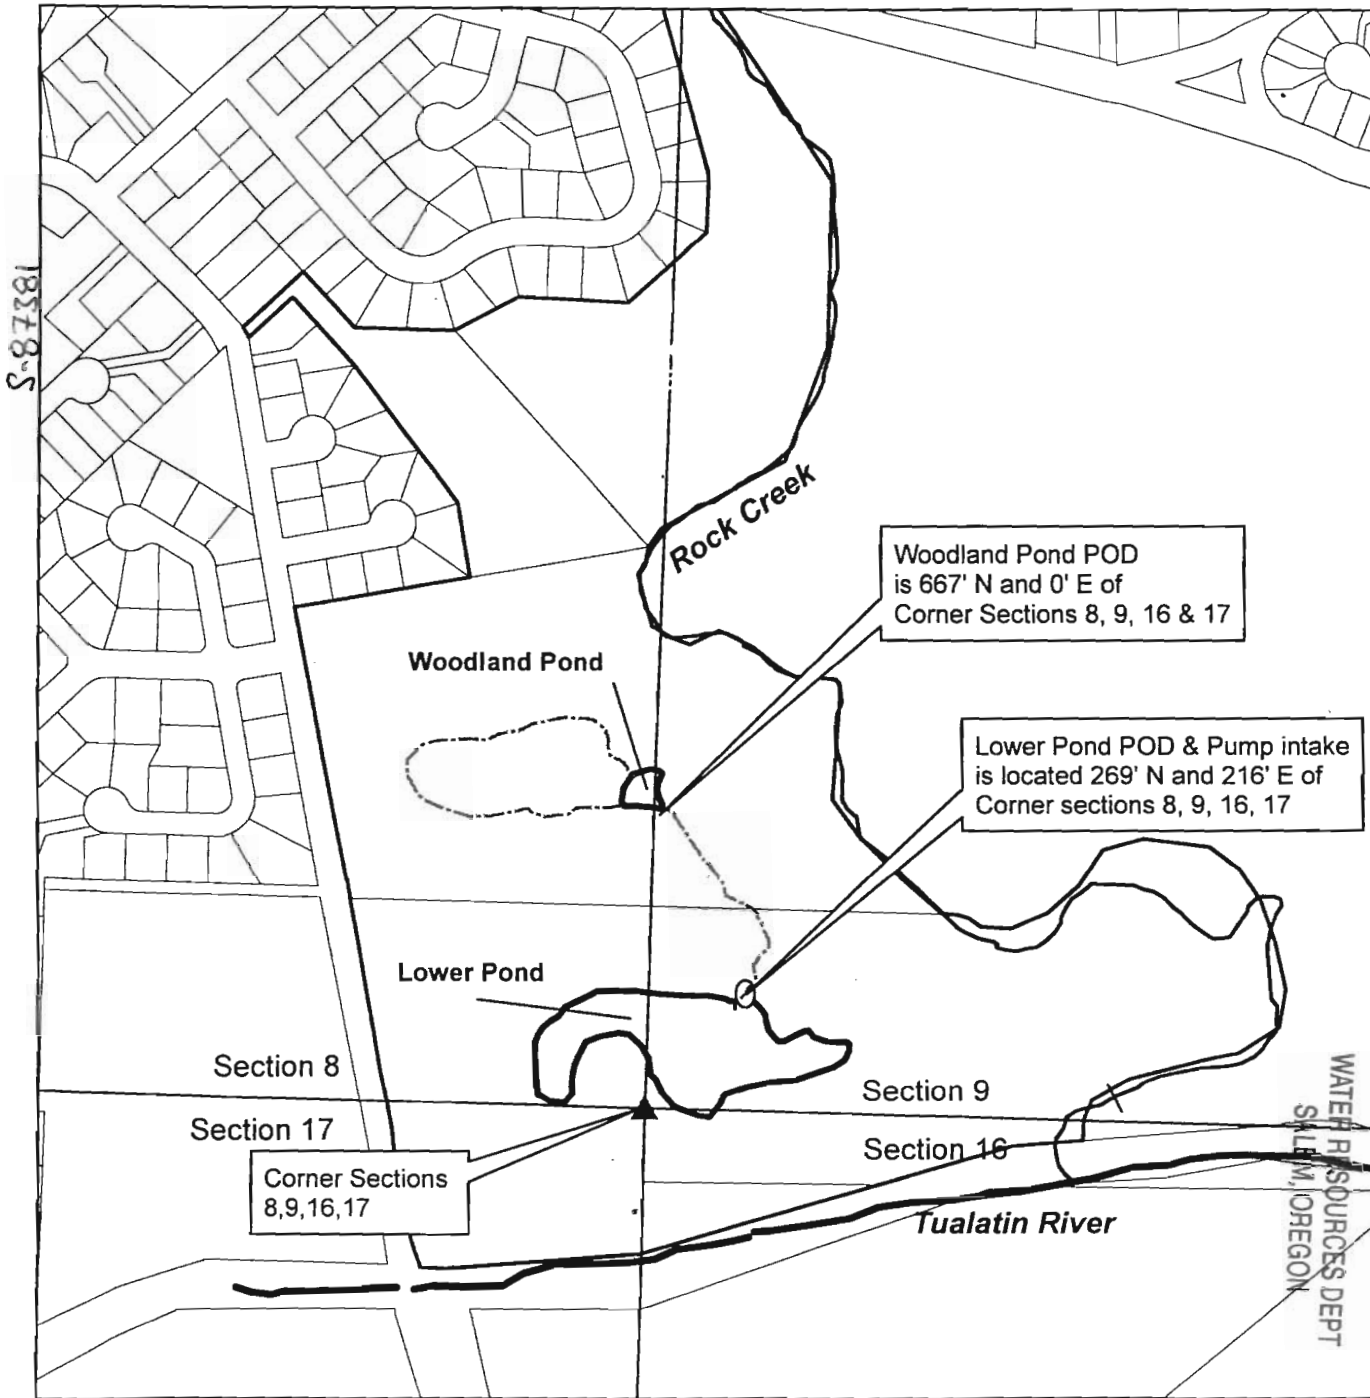

# Water Rights Application Map Rood Bidge Park Hillsboro OR

- Park Boundary
- Tax Lots
- Section Lines
- - - - Man made creek

Lower Pond on  
Tax Lot 1S2090001500

Woodland Pond on  
tax Lot 1S208DD03400

**RECEIVED**

JAN 20 2009

△ Government  
Corner

1 inch equals 400 feet