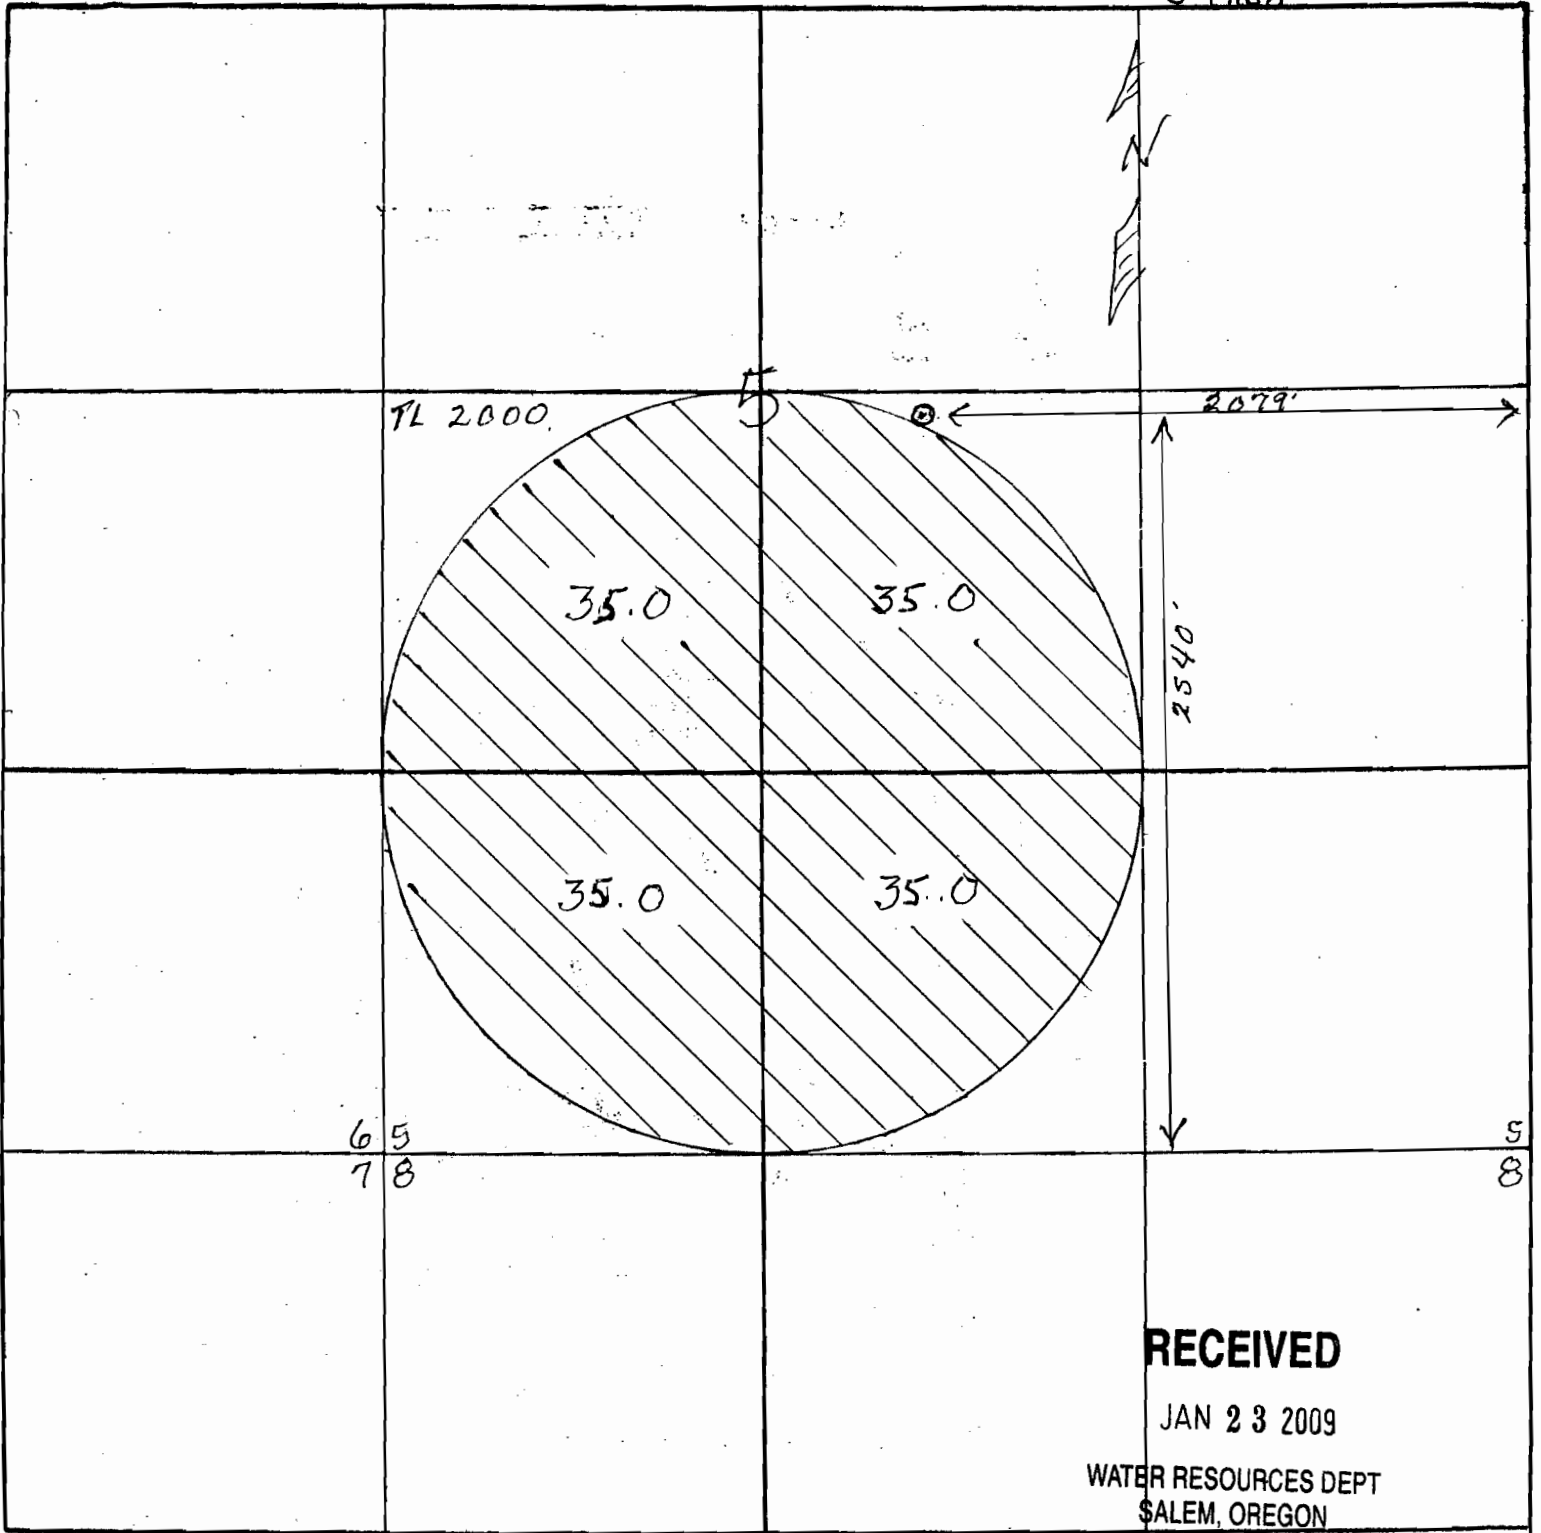

SECTION PLAT

Section 5 Township 25-5 Range 33-E
County of Harney State of Oregon

NORTH

G-17169

Remarks scale - 8" = 1 mile - 660) -

SECTION PLAT

Section 5 Township 25-S Range 33-E

County of Harney State of Oregon

NORTH

G-17168

S

Remarks scale - 8" = 1 mile - 660' -