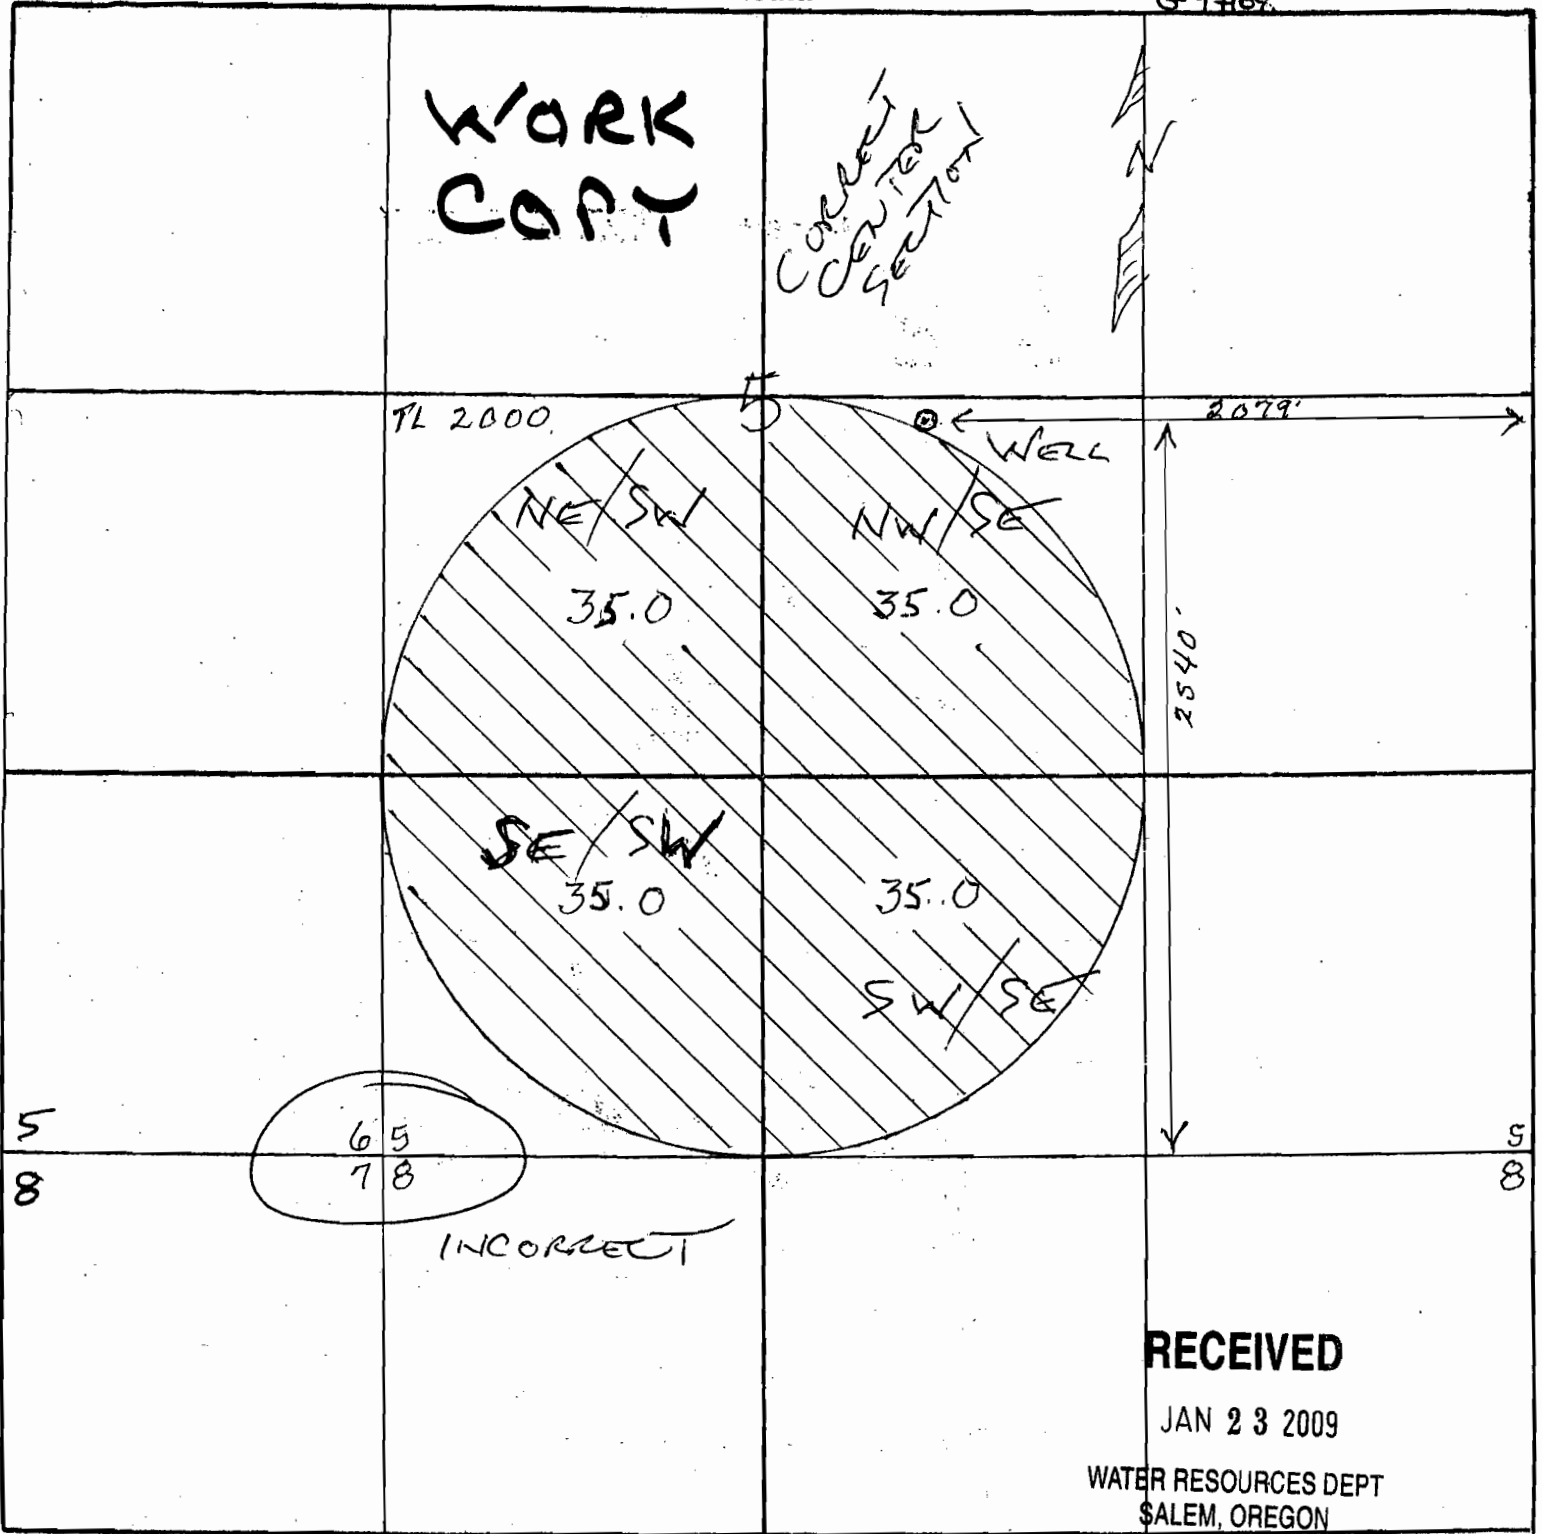

SECTION PLAT

Section 5 Township 25-5 Range 33-E
County of Harney State of Oregon

NORTH

G-17169

Remarks scale - 8" = 1 mile - 660) -

SECTION PLAT

Section 5 Township 25-S Range 33-E

County of Harney State of Oregon

NORTH

G-17168

S

Remarks scale - 8" = 1 mile - 660' -