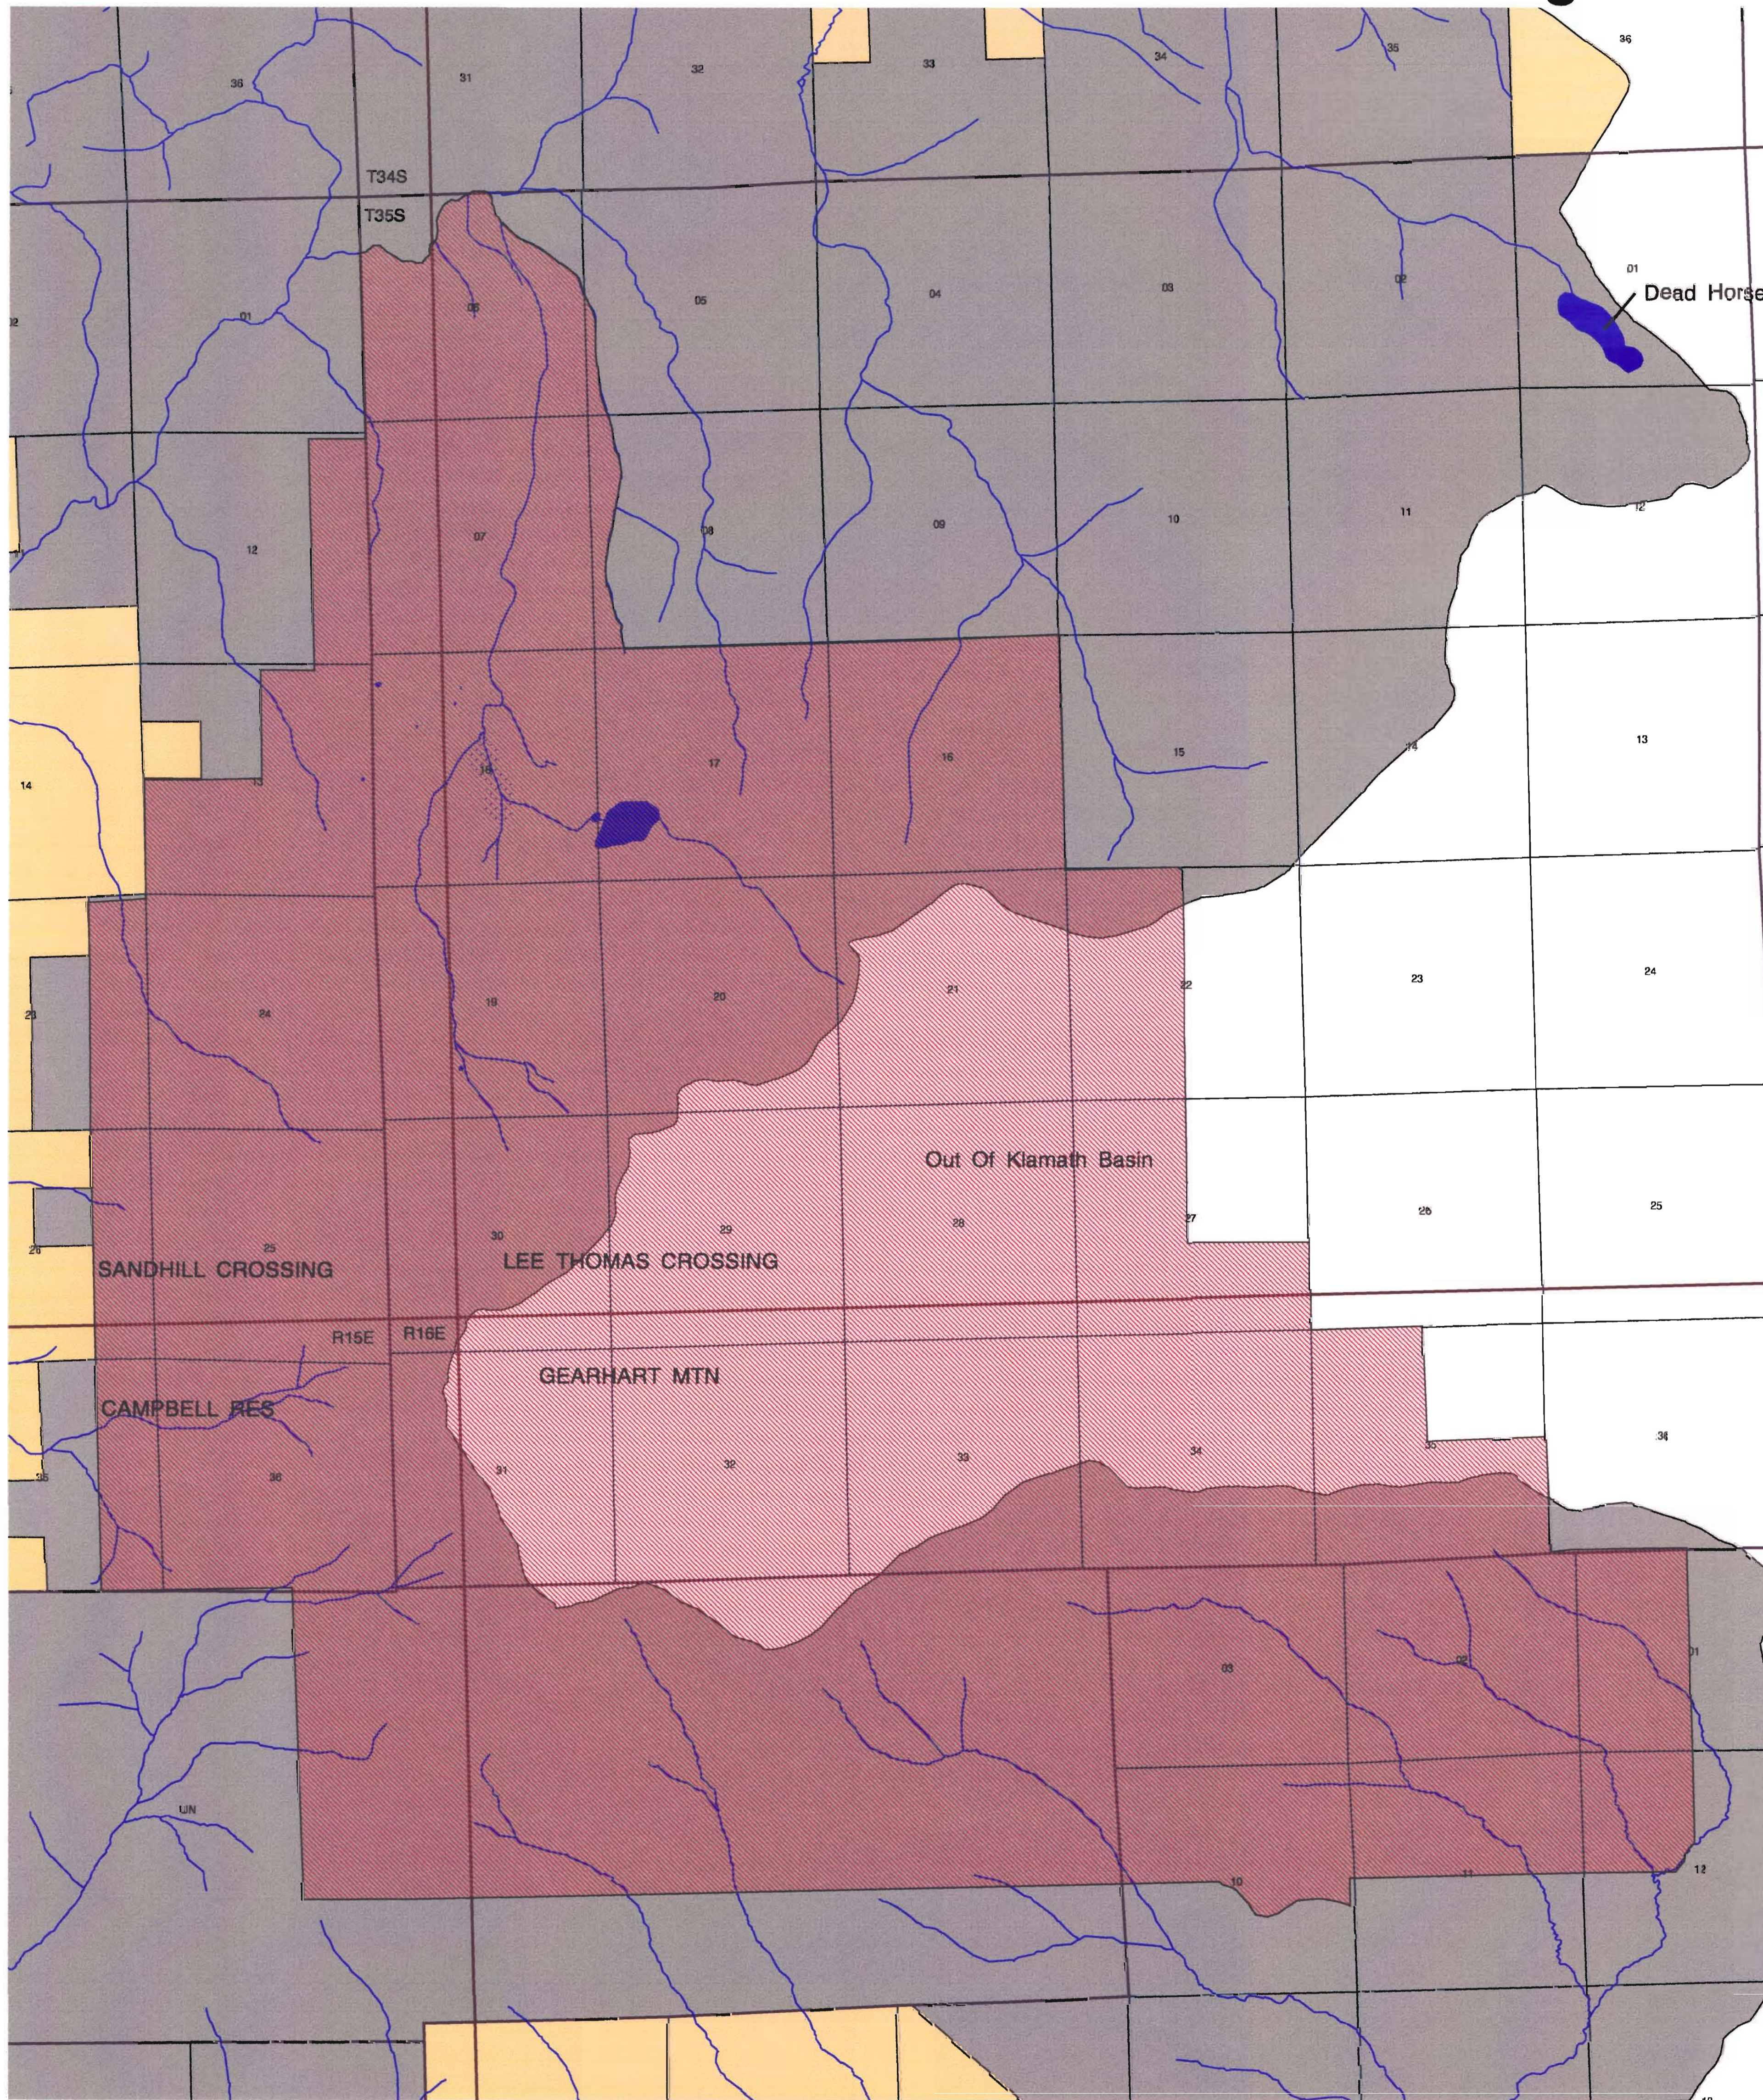

National Forest Instream Flow Claim Wilderness Act

Gearhart Wilderness Area - 1964

Sandhill Crossing , Lee Thomas Crossing Cambell Reservoir and Gearhart Mtn Quandrangle

97 518 0078

97 518 0078

1:24000

- Gearhart Wilderness Area
- Streams
- Quad Boundary
- Lakes/Ponds
- Marshes
- Township/Range
- Sections
- Ownership Boundary**
- FREMONT NATIONAL FOREST
- PRIVATE LAND
- STATE LAND
- OUTSIDE FOREST SERVICE BOUNDARY
- WINEMA NATIONAL FOREST