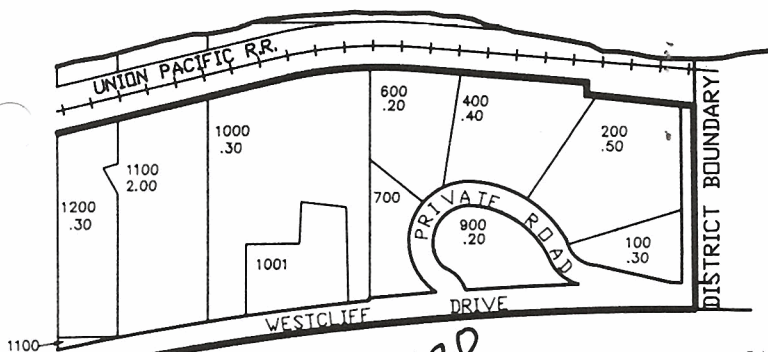

COLUMBIA

RIVER

Primary

Supplemental

27 26

34 35

27 26

34 35 4.00  
4.00