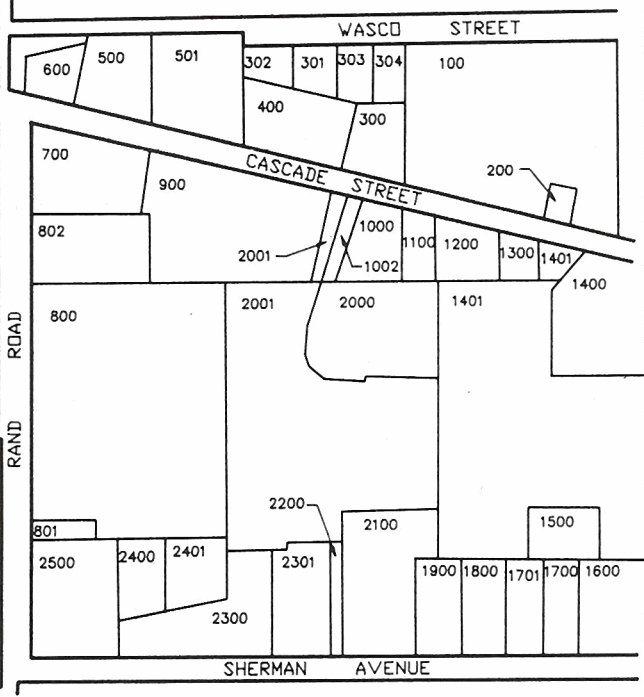

COLUMBIA

RIVER

Primary

Supplemental

27 26

34 35

27 26

34 35 4.00  
4.00