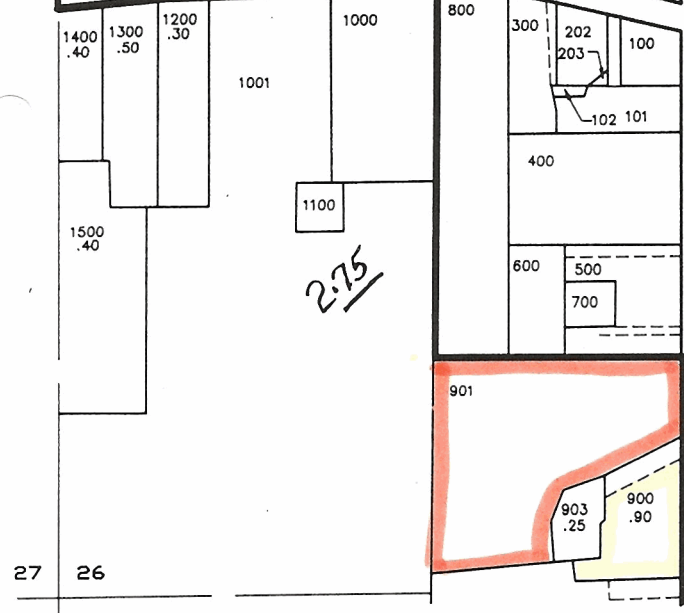

COLUMBIA

RIVER

Primary

Supplemental

27 26

34 35

27 26

34 35 4.00  
4.00