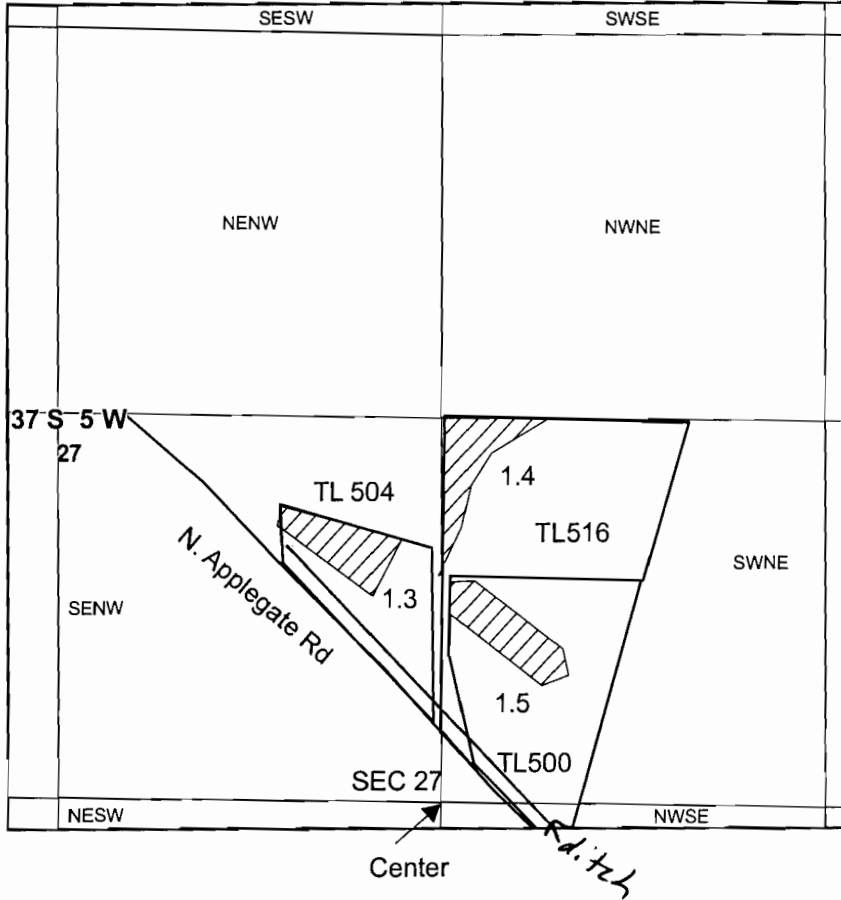

T37S R5W

1 inch = 660 feet

T. 38 S., R. 4 W.

RECEIVED BY OWRD

JUN 27 2012

S-87810

SALEM, OR