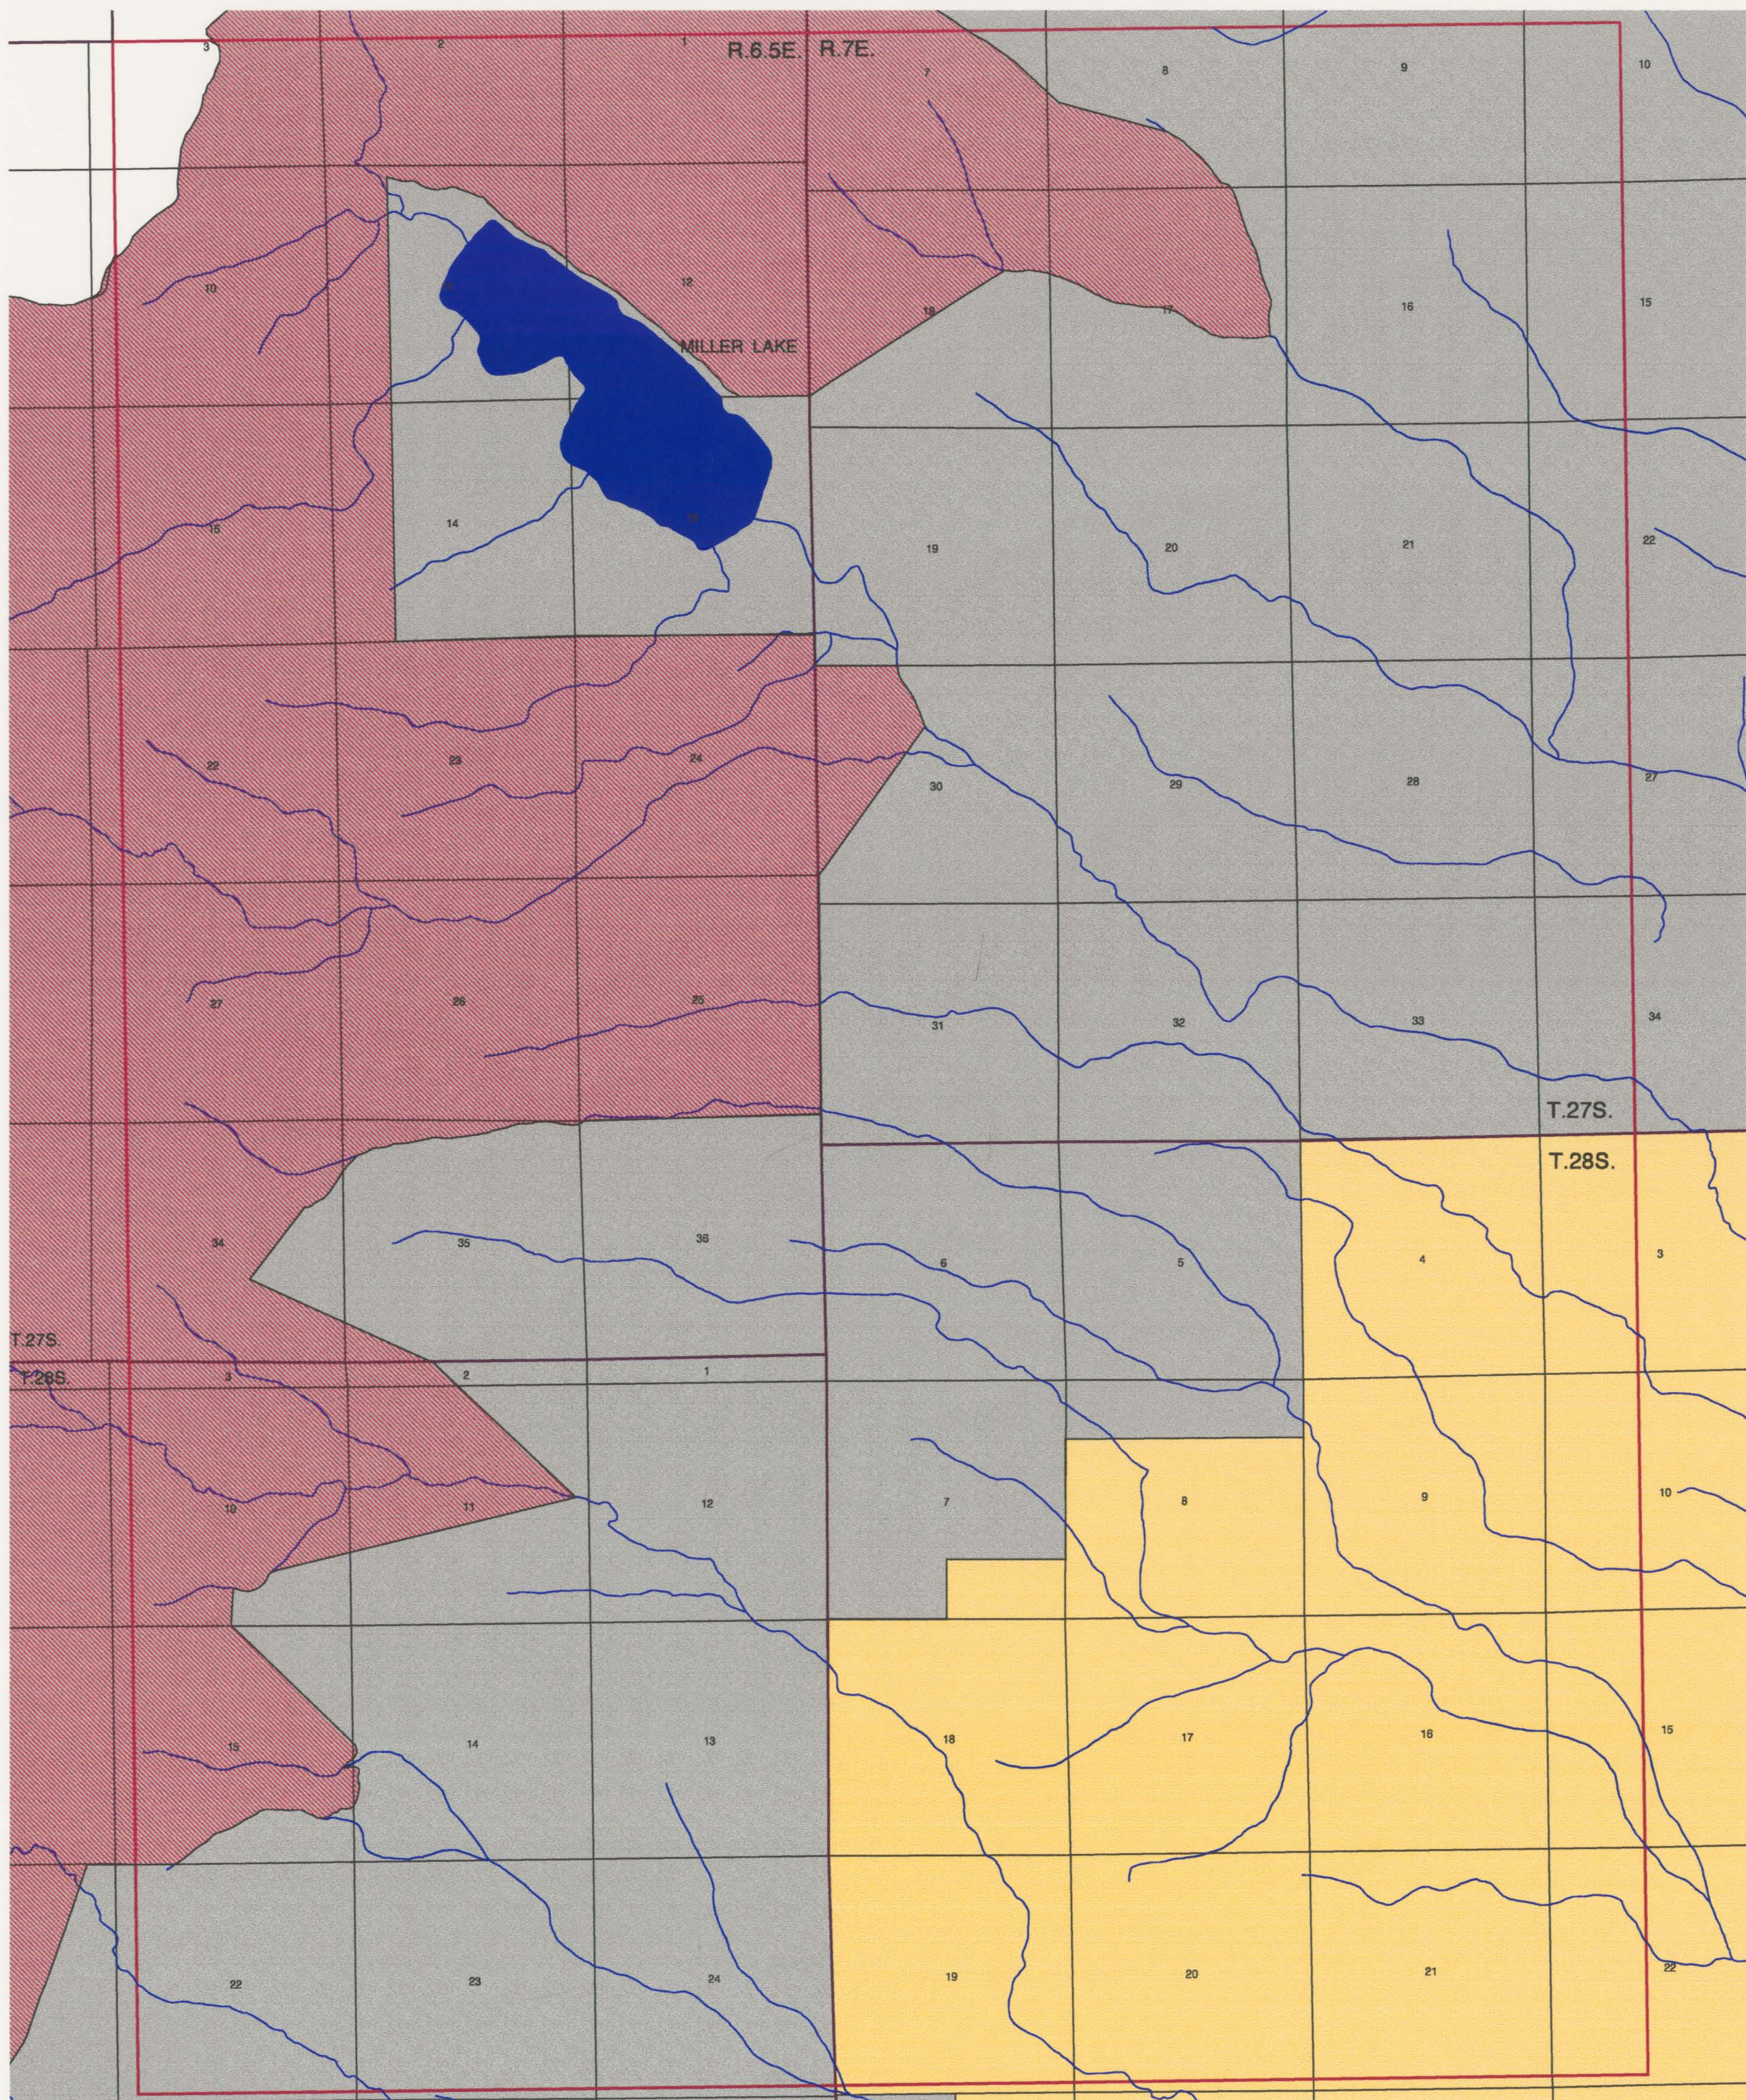

National Forest Instream Flow Claim Wilderness Act Mt. Thielsen Wilderness Miller Lake Quadrangle

97 520 0138

97 520 0138

1:24000

-  Mt. Thielsen Wilderness
-  Streams
-  Lakes/Ponds
-  Marshes
-  Quad Boundary
-  Township/Range
-  Section
-  Ownership Boundary
-  Fremont National Forest
-  National Park
-  Private Land
-  State Land
-  Winema National