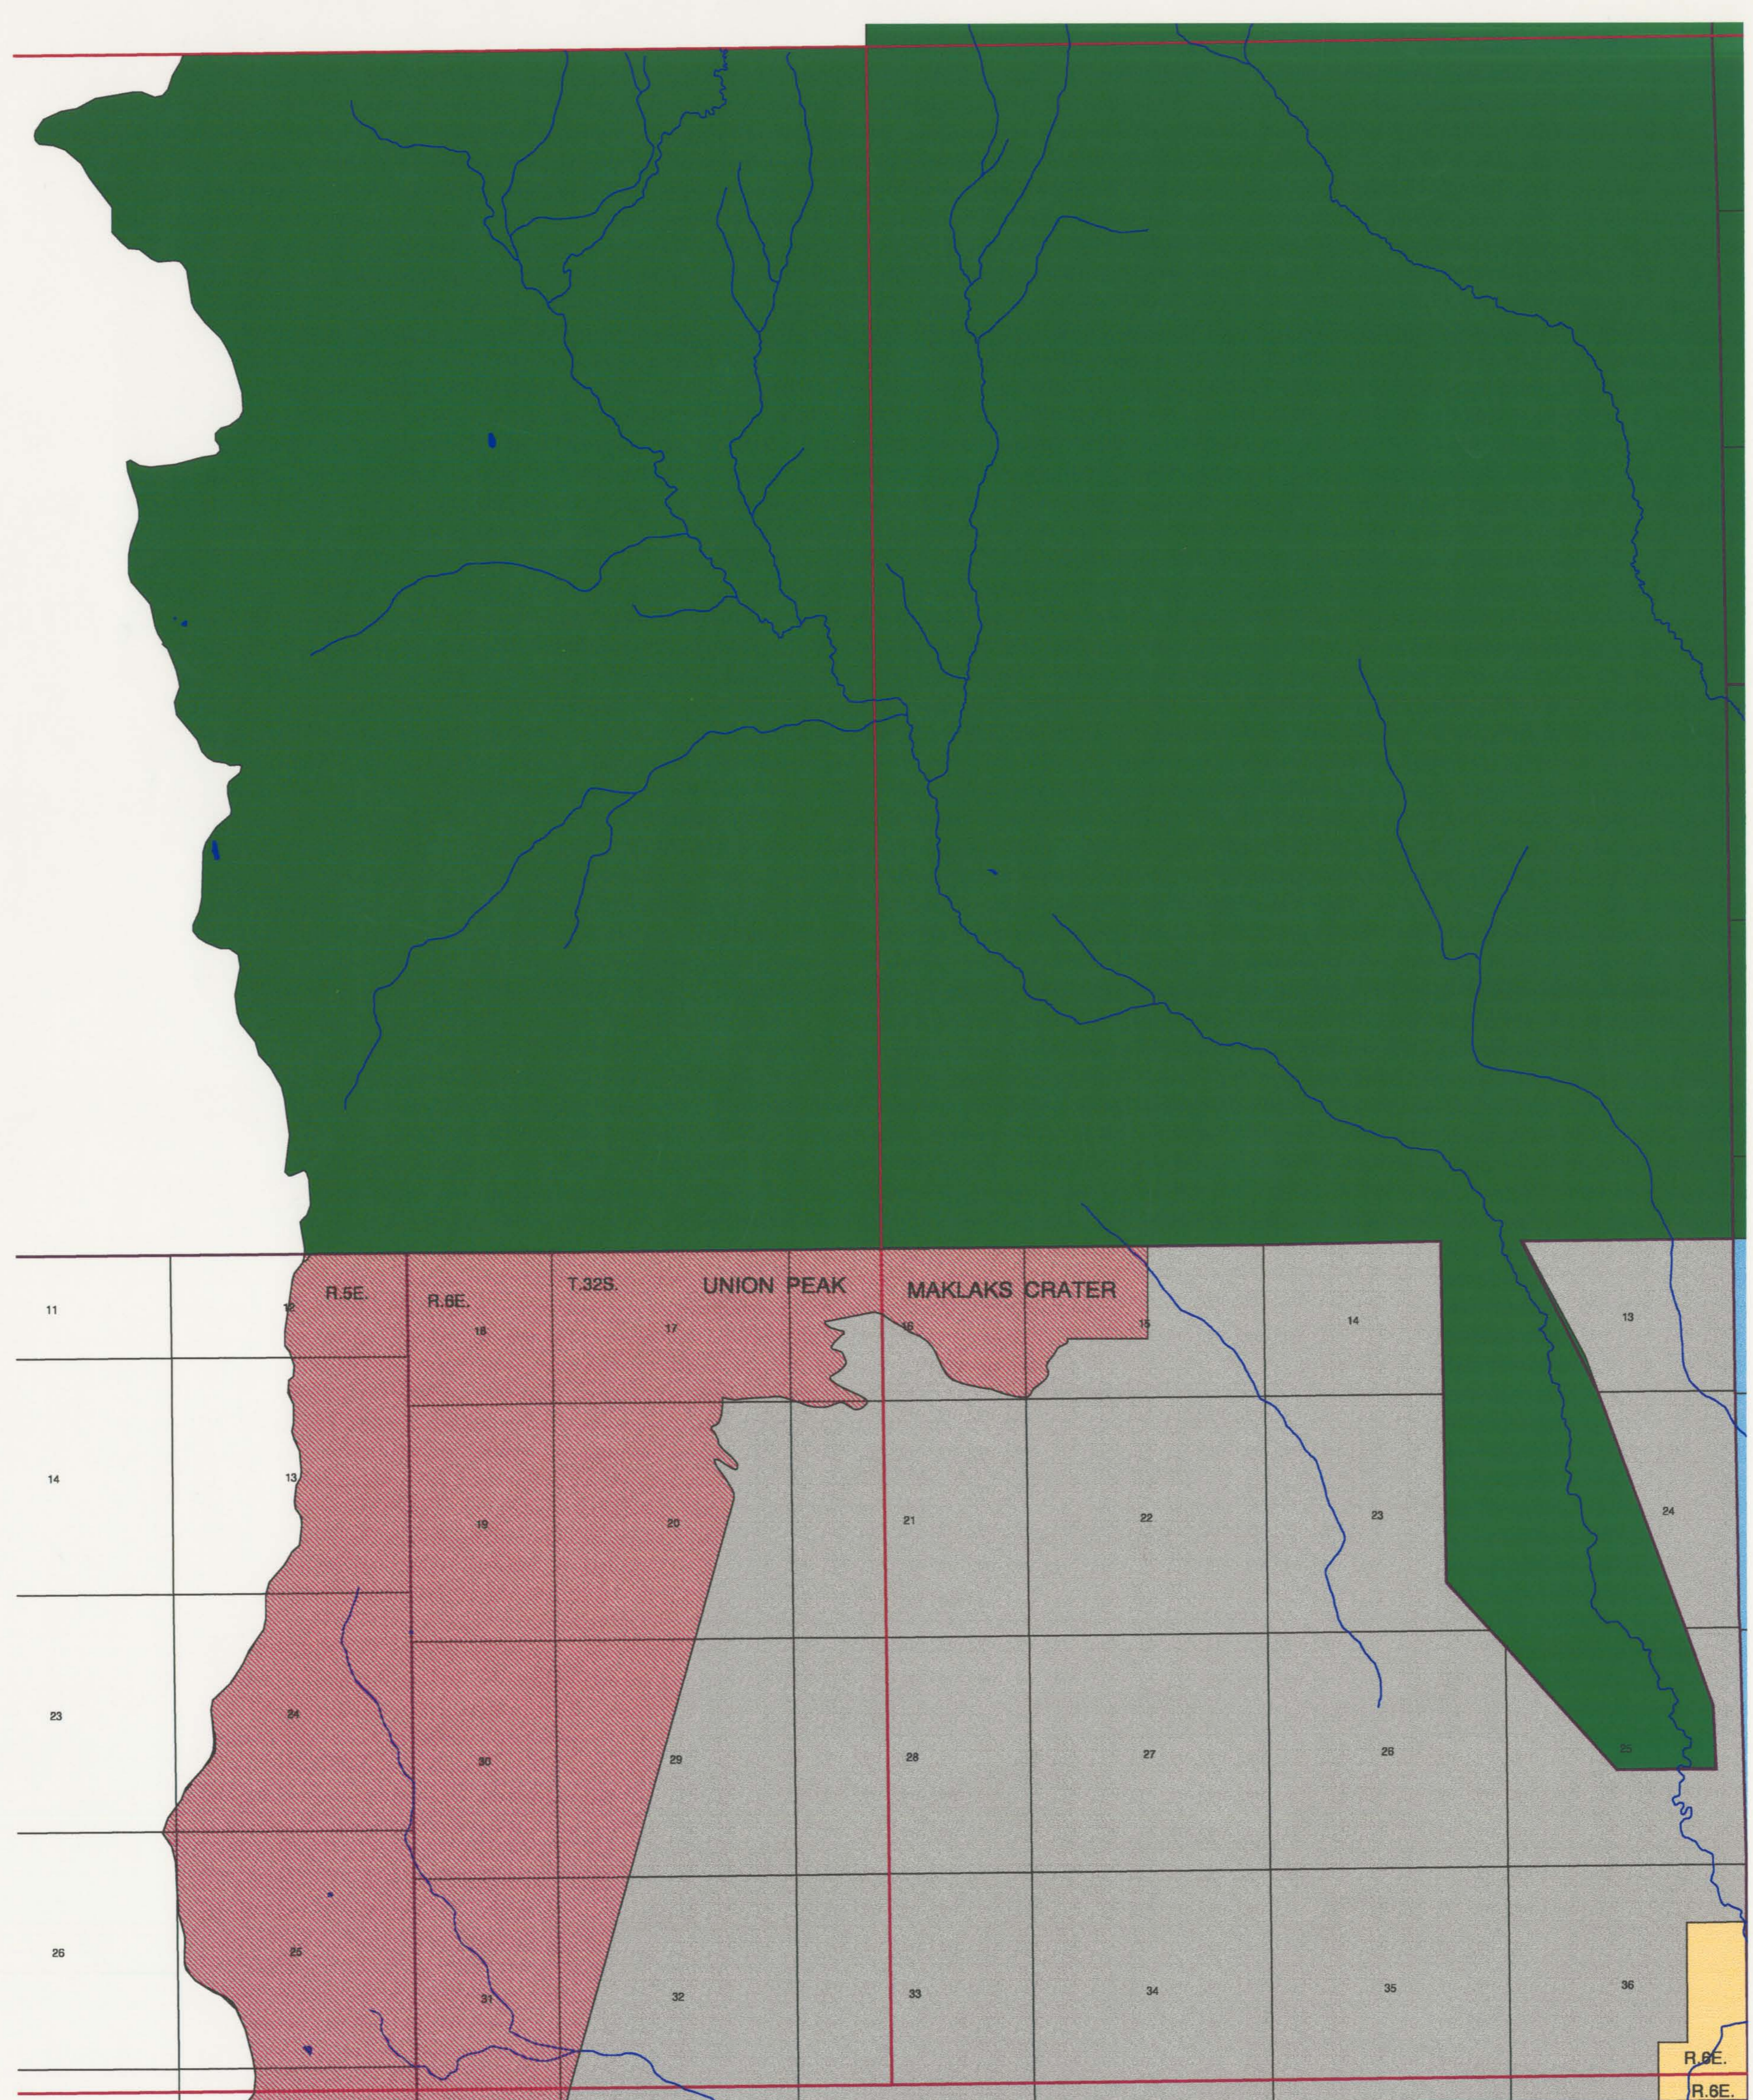

National Forest Instream Flow Claim Wilderness Act Sky Lakes Wilderness Union Peak and Maklaks Crater Quadrangle

97 521 0132

97 521 0132

1:24000

-  Sky Lakes Wilderness
-  Streams
-  Lakes/Ponds
-  Marshes
-  Quad Boundary
-  Township/Range
-  Section
-  Ownership Boundary
-  Fremont National Forest
-  National Park
-  Private Land
-  State Land
-  Winema National