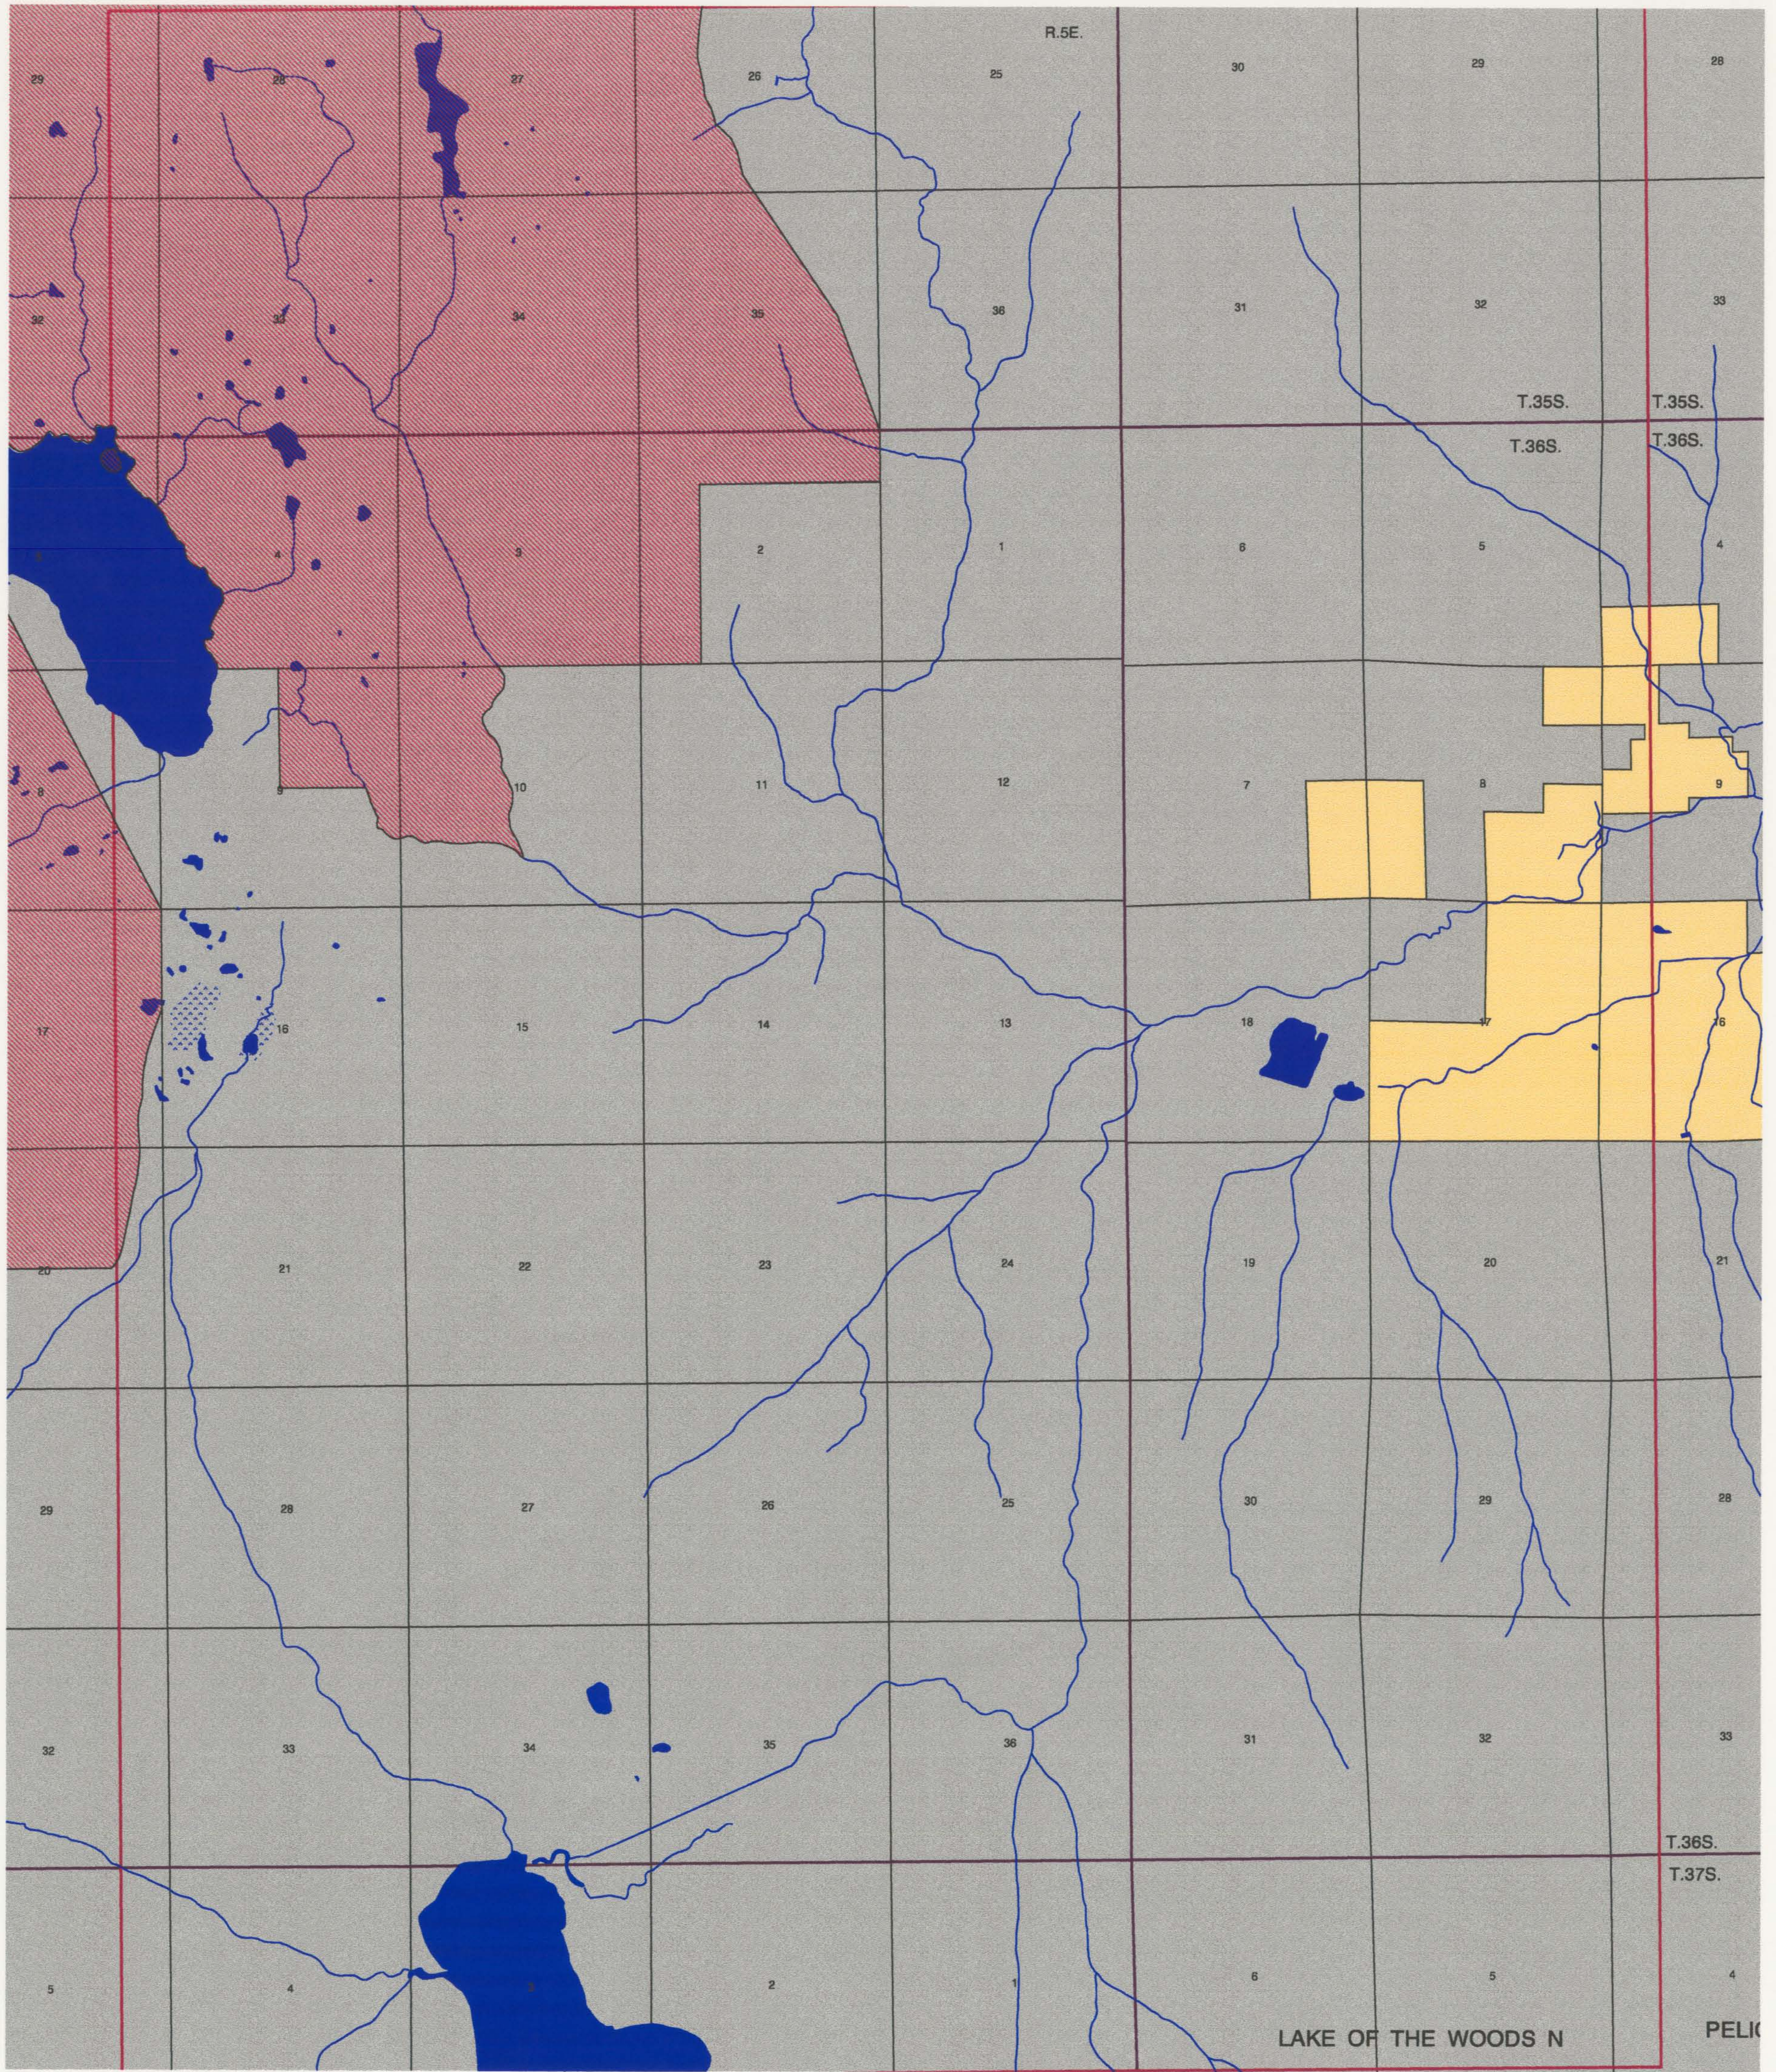

National Forest Instream Flow Claim Wilderness Act Sky Lakes Wilderness Lake Of The Woods N Quadrangle

97 521 0136

97 521 0136

1:24000

- Sky Lakes Wilderness
- Streams
- Lakes/Ponds
- Marshes
- Quad Boundary
- Township/Range
- Section
- Ownership Boundary
- Fremont National Forest
- National Park
- Private Land
- State Land
- Winema National

LAKE OF THE WOODS N

PELIC

T.36S.
T.37S.

T.35S.
T.36S.

R.5E.