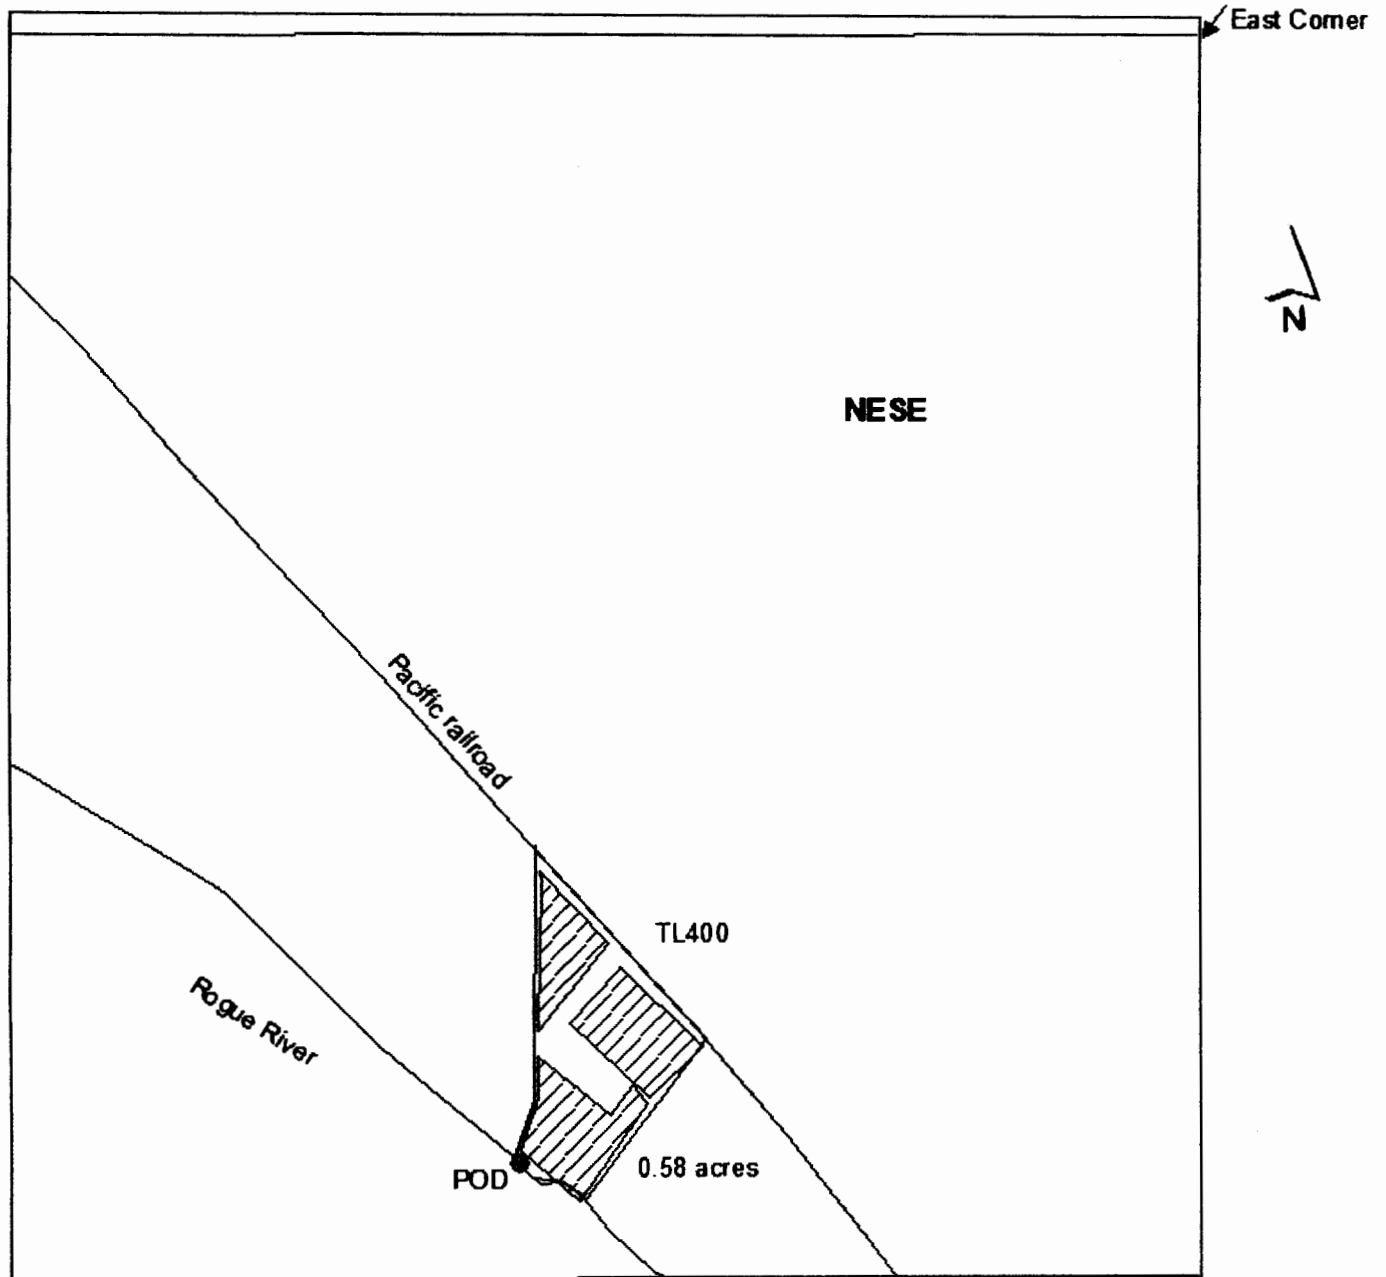

NESE 1/4 T36S R5W Section 24

1 inch = 200 feet

POD is located 1201 ft south and 751 ft west from the east corner

RECEIVED BY OWRD

JAN 31 2014

SALEM, OR