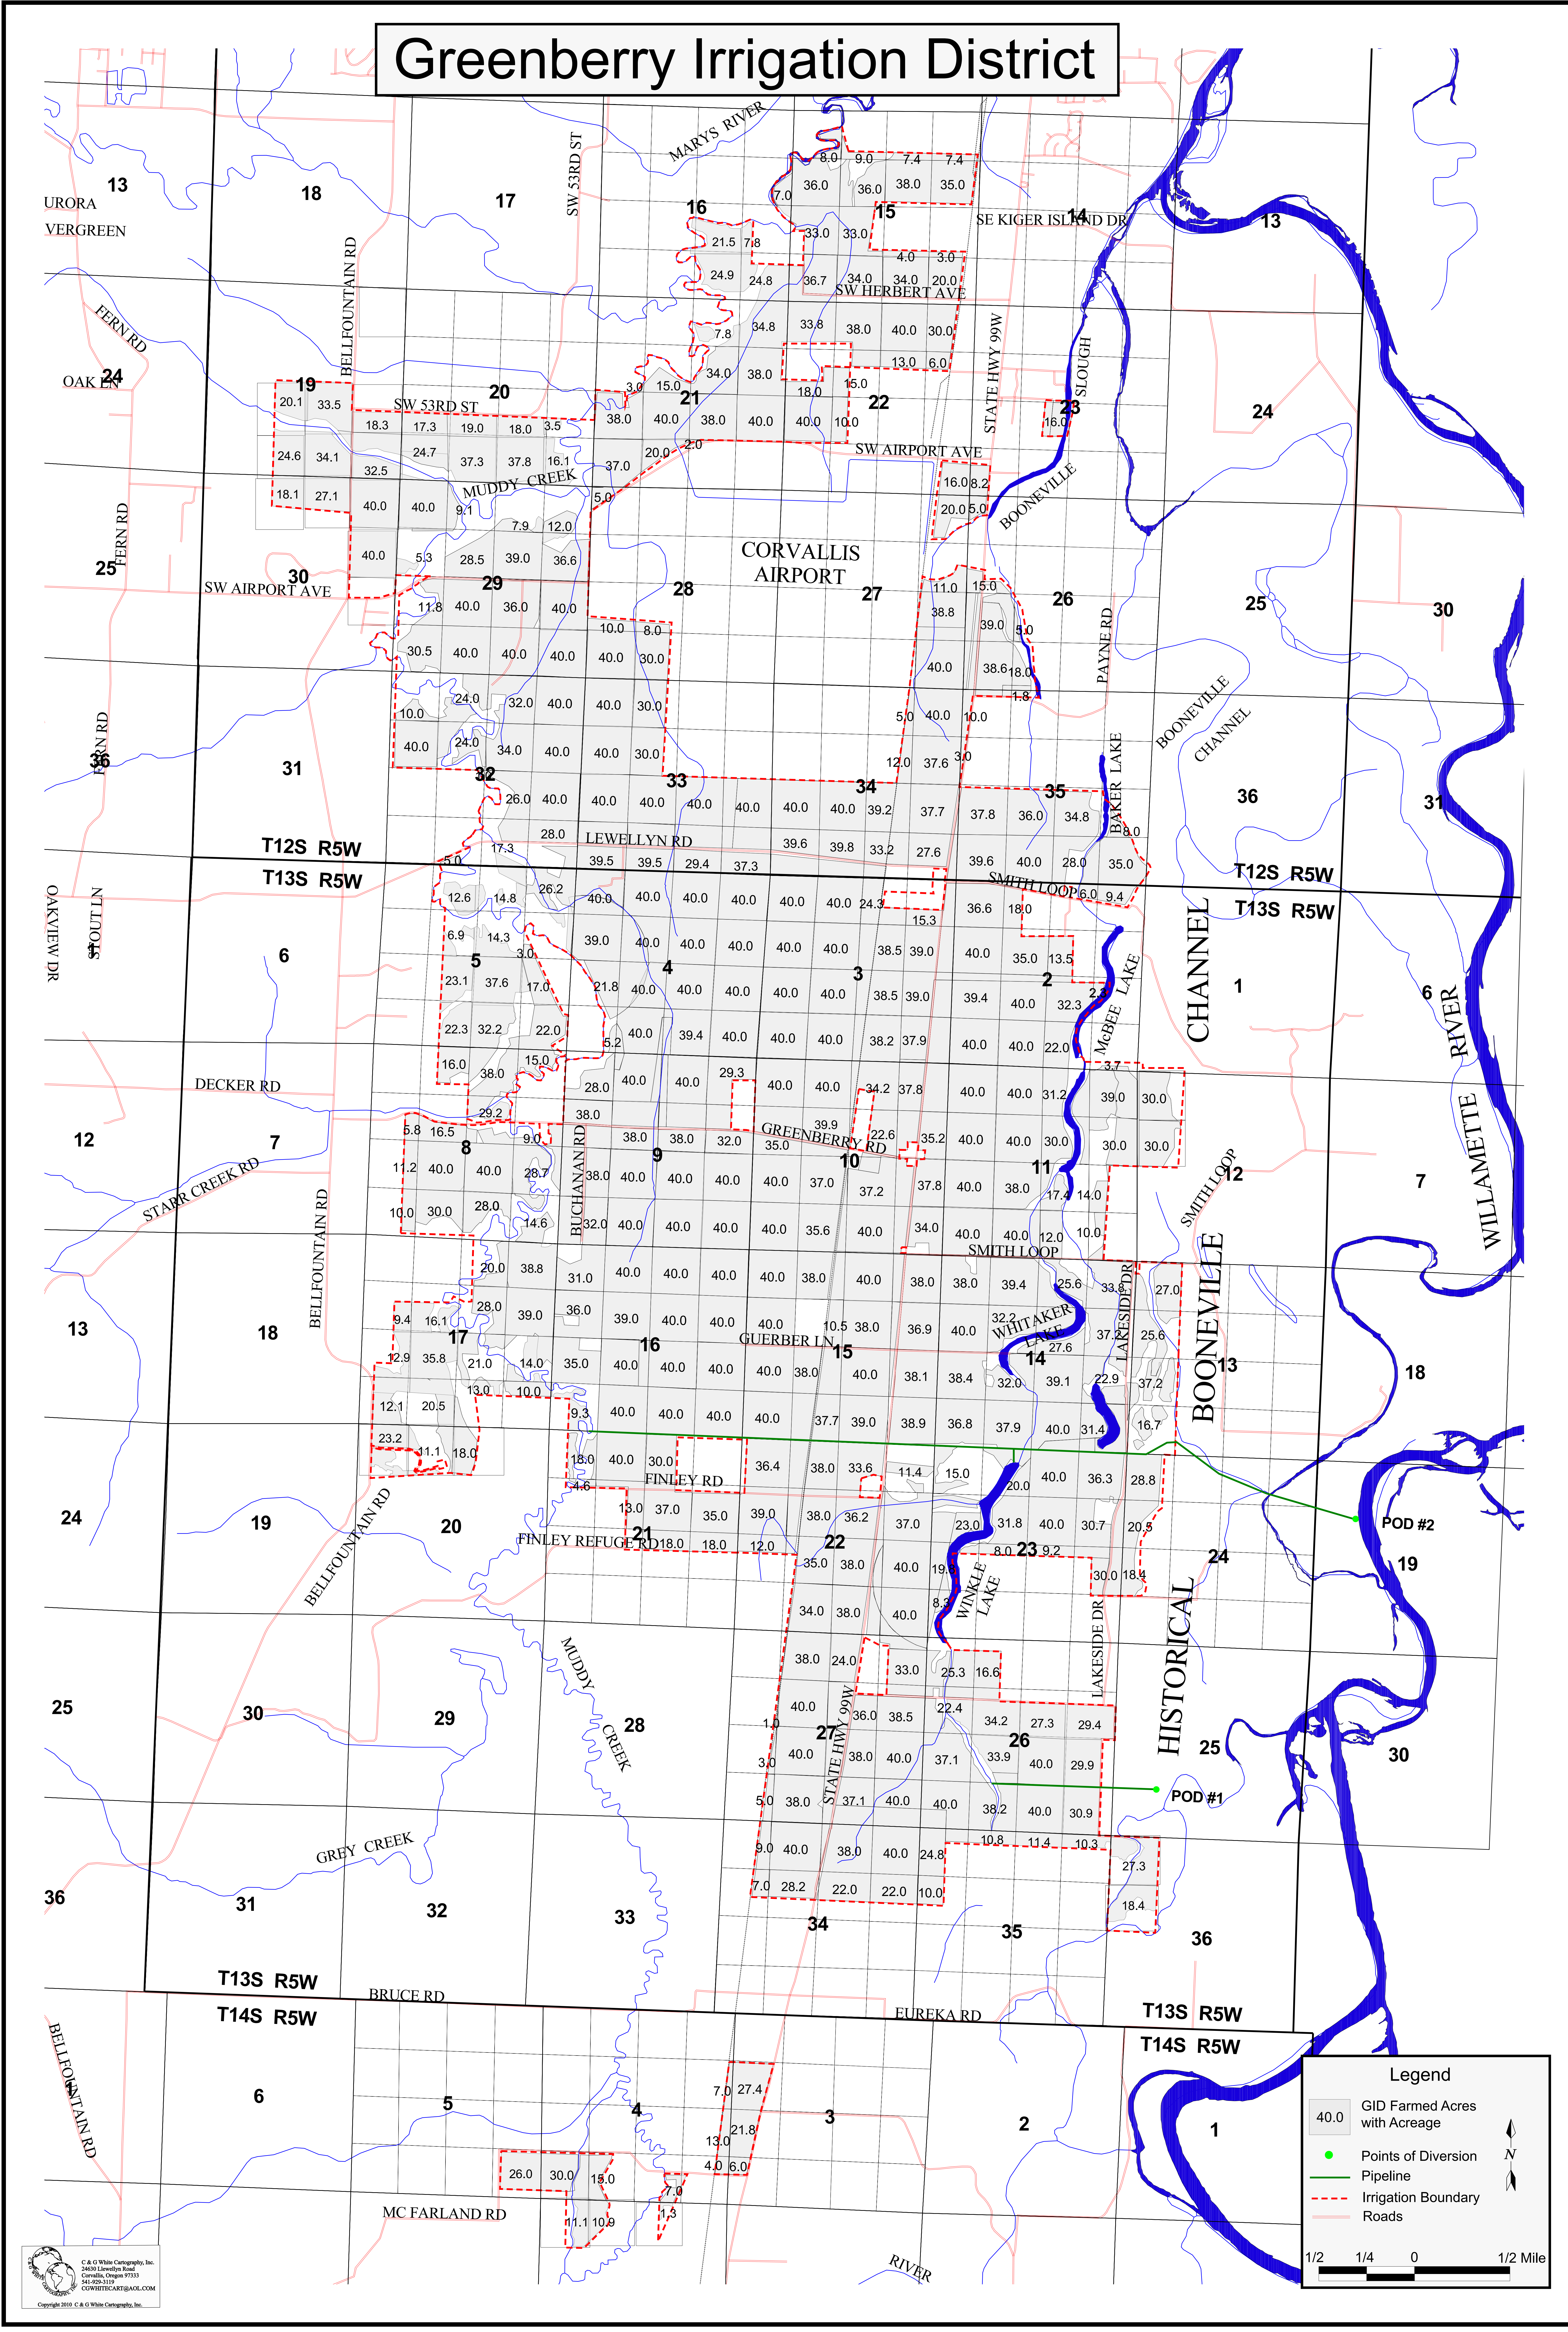

Greenberry Irrigation District

Legend

- 40.0 GID Farmed Acres with Acreage
- Points of Diversion
- Pipeline
- - - Irrigation Boundary
- Roads

1/2 1/4 0 1/2 Mile