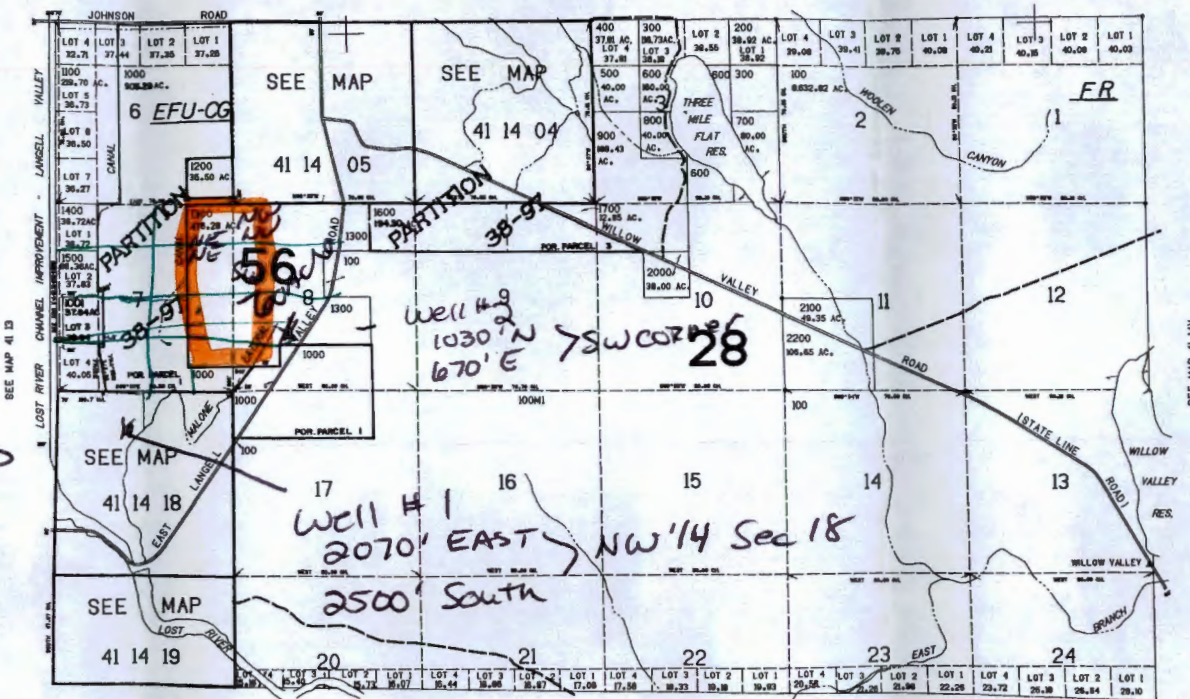

MAP #1

THIS MAP WAS PREPARED FOR  
ASSESSMENT PURPOSE ONLY

T.41S. R.14E. WM.  
KLAMATH COUNTY  
T-2000'

41 14  
& INDE

SEE MAP 40 14

THIS R14E  
SEC 7, 8

200 Acre  
TL 1300

Sec. 7 - 140 Acre

8 = 60 ACRE

CANCELLED NOS  
1900  
1900

CALIFORNIA

180,000

41 14  
& INDEX

RECEIVED BY OWRD

APR 18 2014

SALEM, OR

Scale  
1" = 2000'