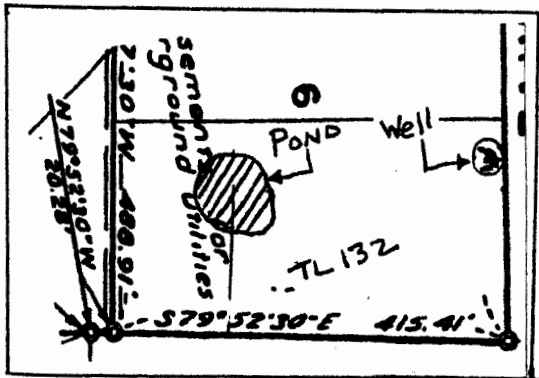

PAINE
 34483 DEERWOOD DRIVE
 EUGENE, OR 97405

OREGON
 00'
 FEET

T18S, R3W SEC 25
 Tax Lot 132 Located Entirely in the
 SENE 1/4 X 1/4

Well located 690 feet West and 1295 feet North of the East X corner of section 25, T18S, R3W
 Pond Located 965 Feet West and 1295 feet North of the East X corner of section 25, T18S, R3W

ENLARGEMENT
 OF
 SUBJECT
 PROPERTY

RECEIVED BY OWRD

APR 24 2015

SALEM, OR

R-88074