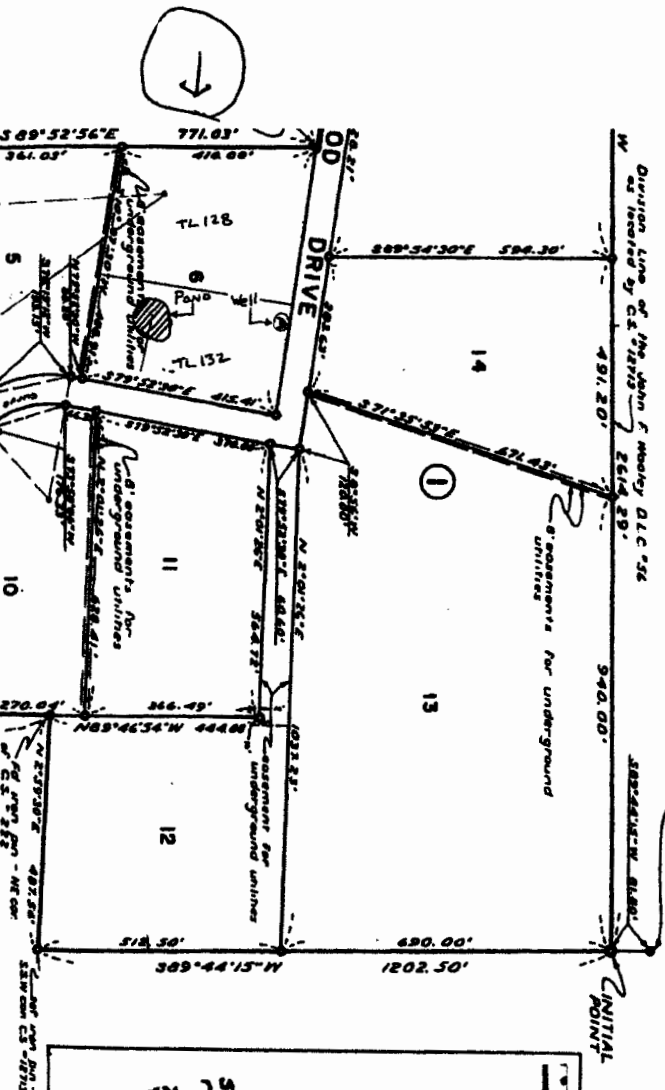

PAINE
 34483 DEERWOOD DRIVE
 EUGENE, OR 97405

OREGON
 00'
 FEET

T18S, R3W SEC 25
 Tax Lot 132 Located Entirely in the
 SENE 1/4 X 1/4

Well located 690 feet West and 1295 feet North of the East X corner of section 25, T18S, R3W
 Pond Located 965 Feet West and 1295 feet North of the East X corner of section 25, T18S, R3W