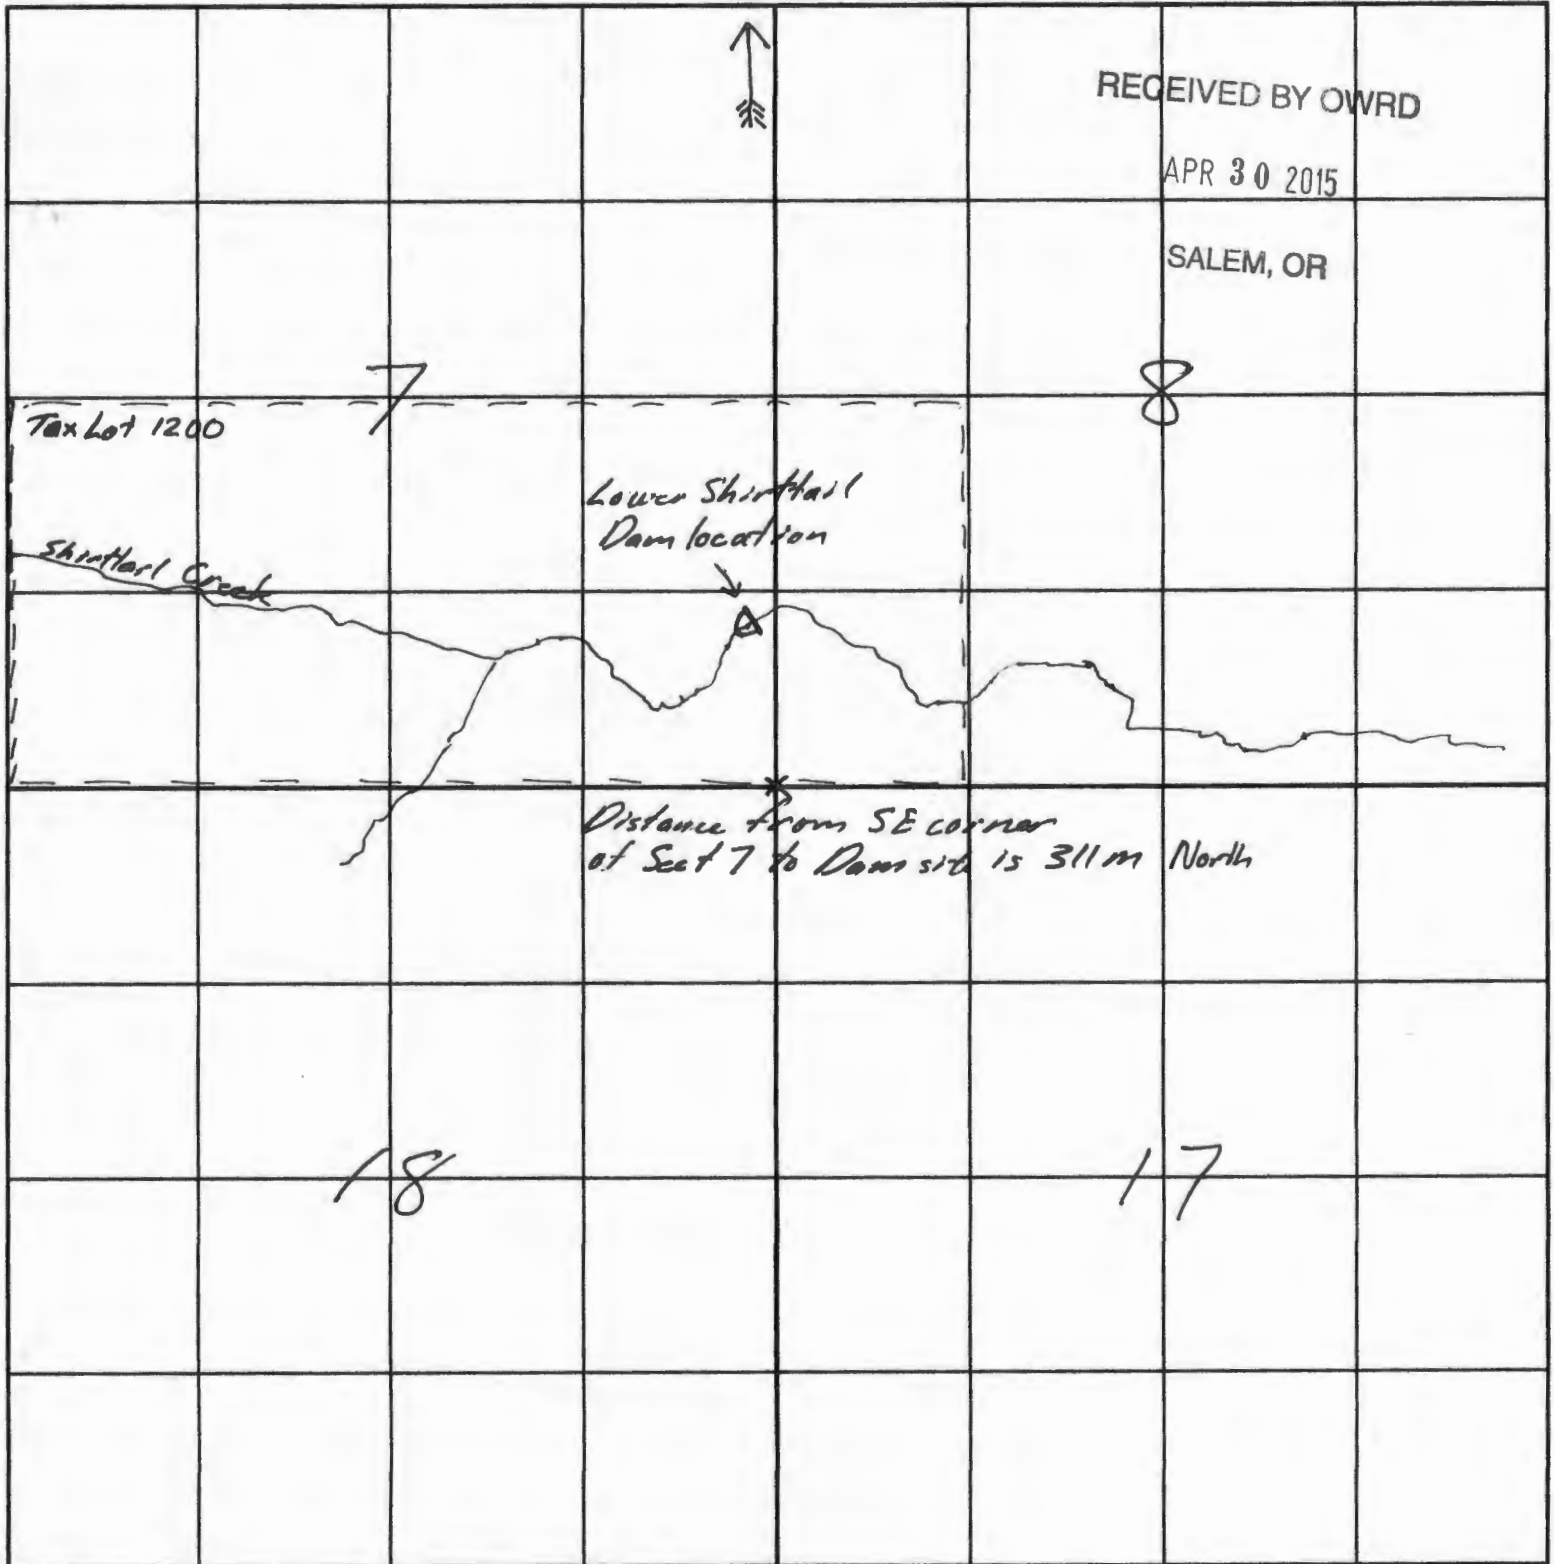

# SECTION PLAT

Section 7 Township 17S Range 31E  
County of Grant State of Oregon

NORTH

RECEIVED BY OWRD

APR 30 2015

SALEM, OR

R 88079

4"=1 mile