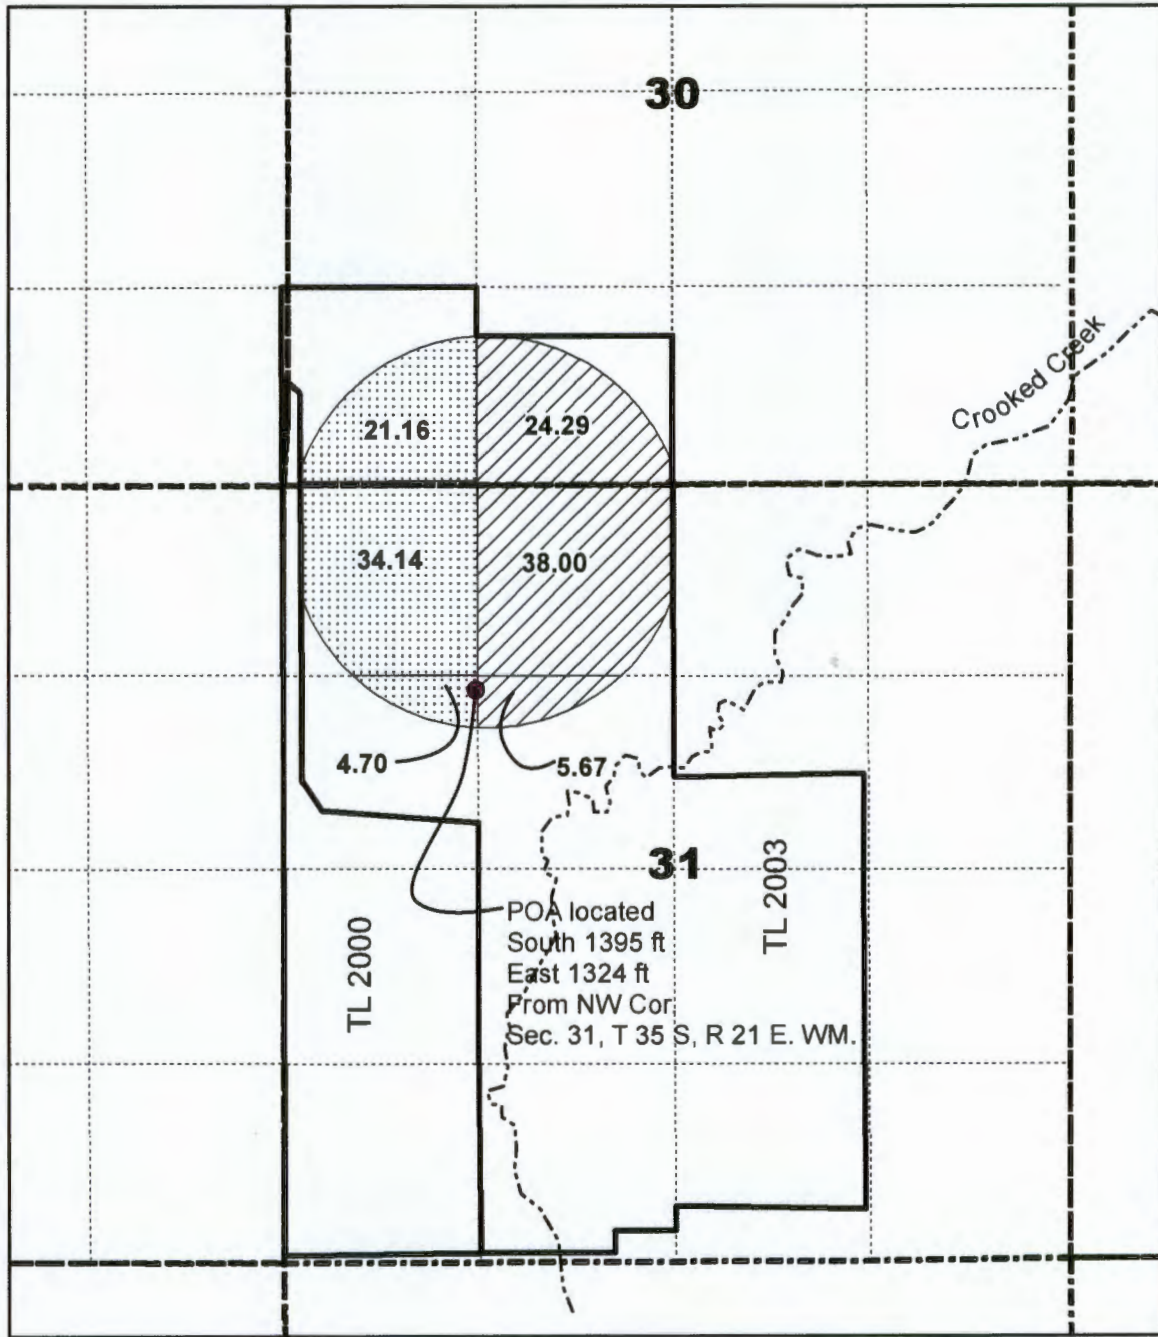

Dennis Flynn Ranch

Legend

- Crooked Creek
-  Supp to C 55519
-  Primary
- Well location

1 inch = 1,320 feet

RECEIVED BY OWRD

JUN 10 2015

SALEM, OR

G-18102