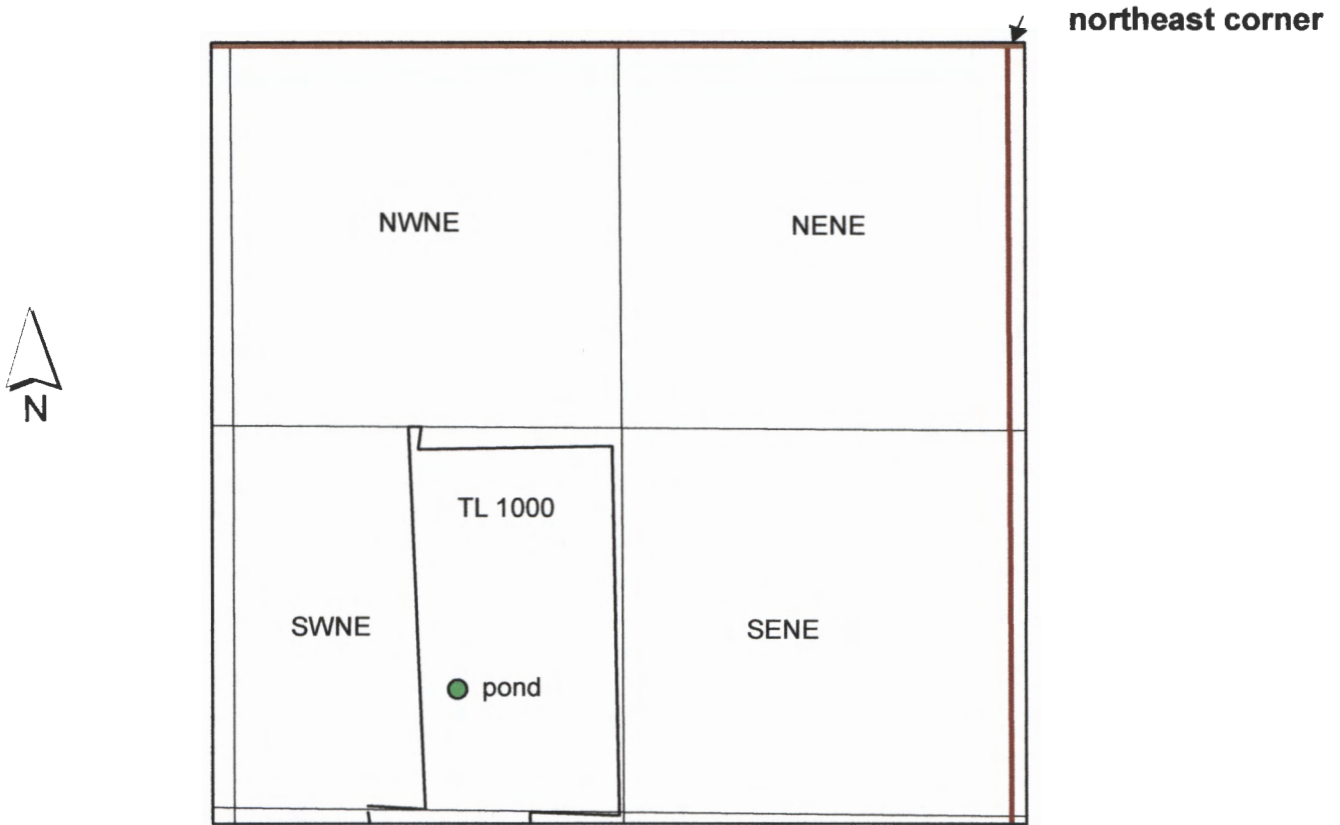

T37S R6W Northeast Section 4

1 inch = 660 feet

The pond is located 2206 ft south and 1885 ft west of the northeast corner.

RECEIVED BY OWRD

FEB 22 2016

SALEM, OR

R-00184