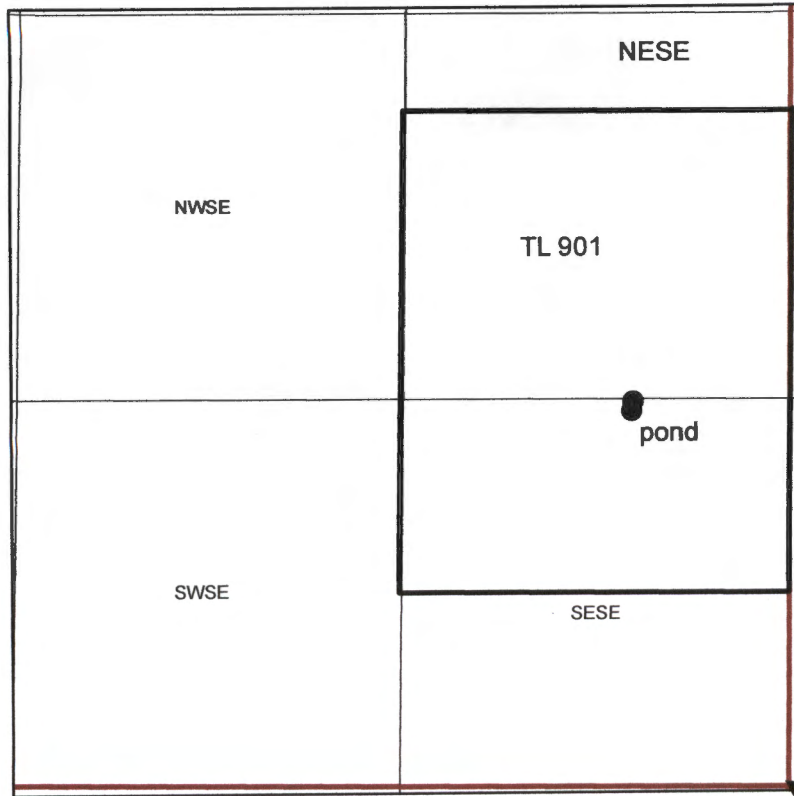

T40S R8W Southeast Quarter Section 27

RECEIVED BY OWRD

APR 20 2016

SALEM, OR

southeast corner

1 inch = 660 feet

The pond is located 528 ft west and 1315 ft north from the southeast corner Section 27.

R-90215