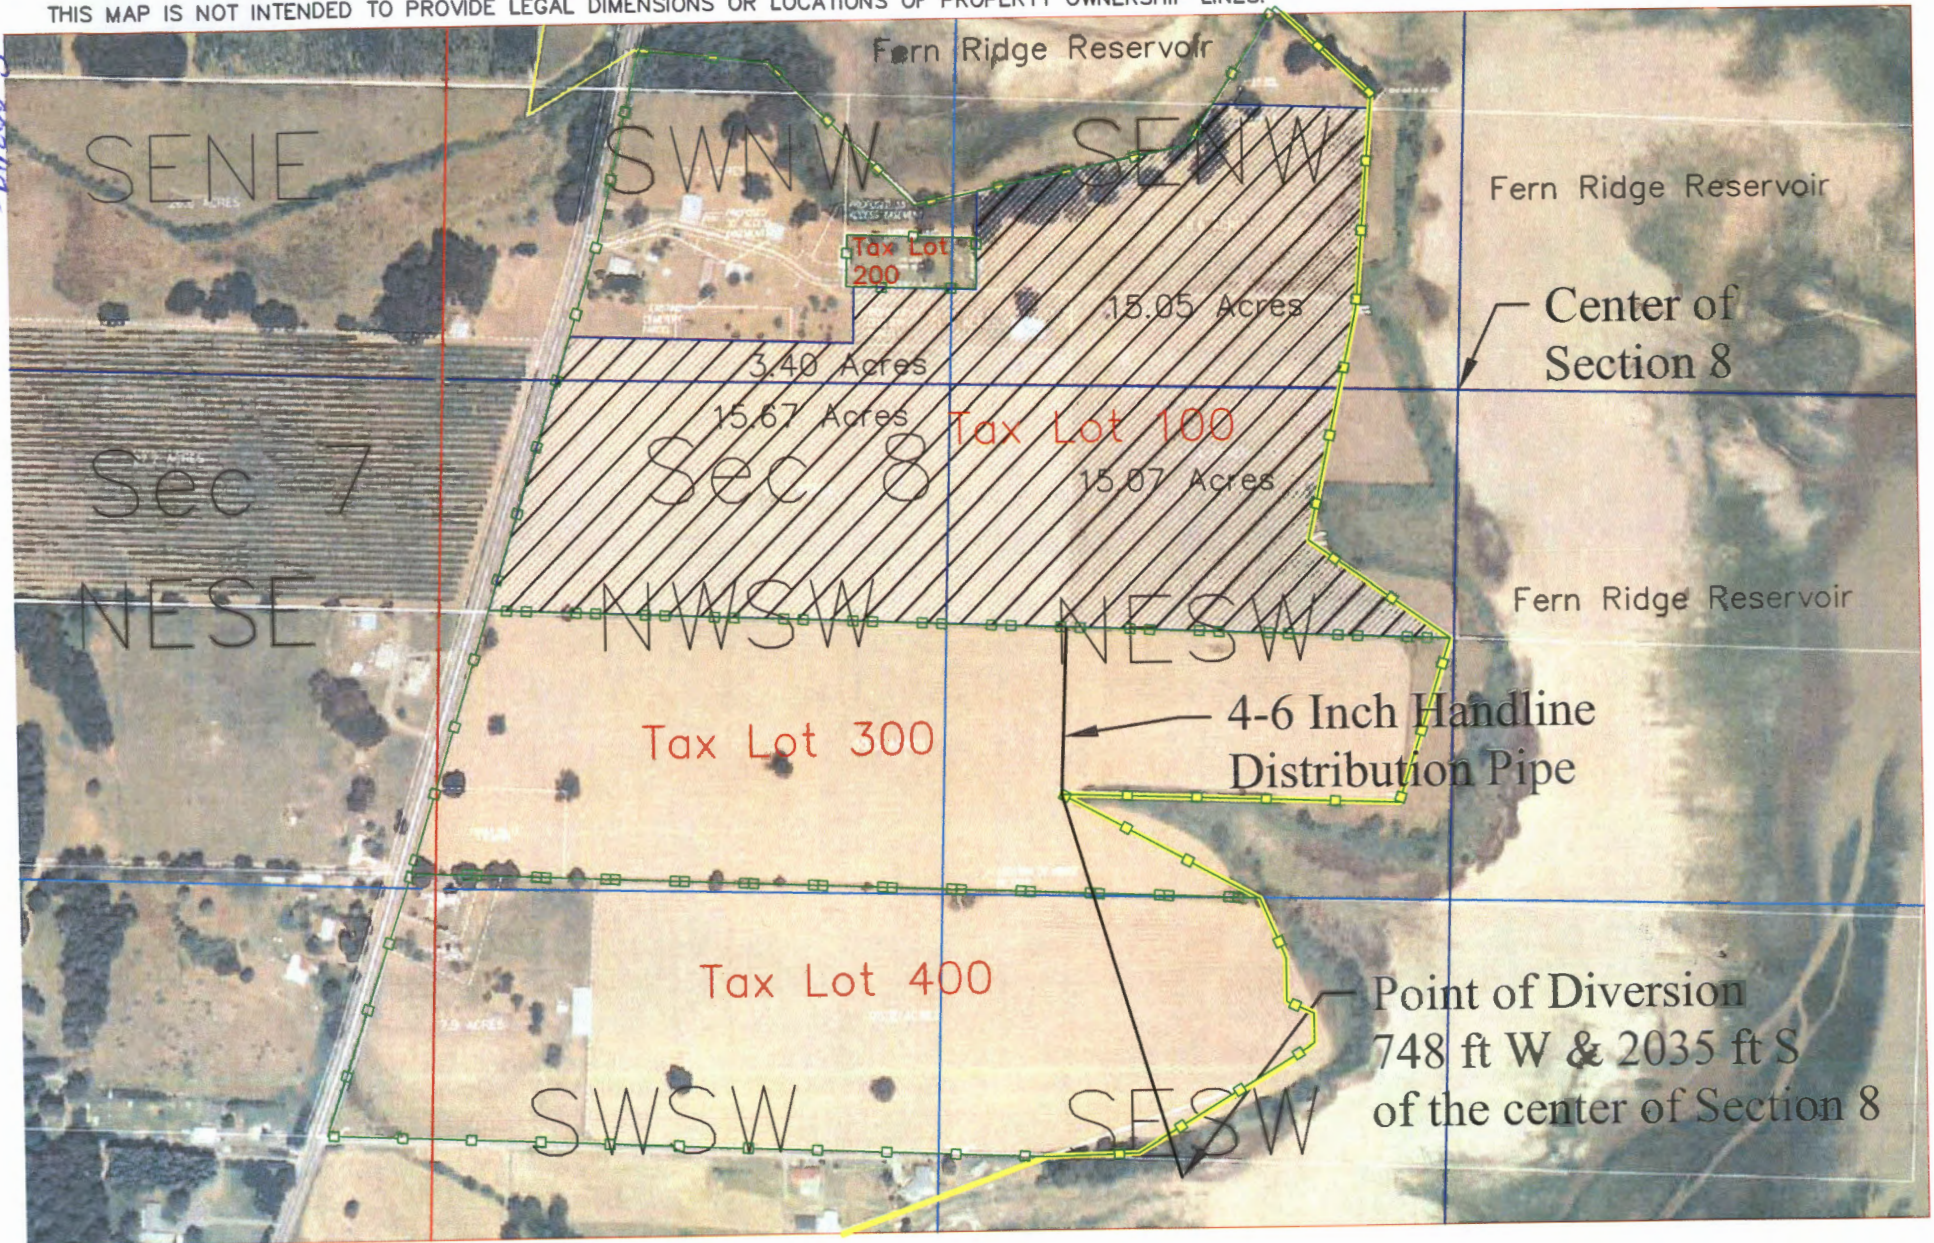

THIS MAP IS NOT INTENDED TO PROVIDE LEGAL DIMENSIONS OR LOCATIONS OF PROPERTY OWNERSHIP LINES.

17208-5

Lane County Tax Lot
17-05-08-00-00100

Township	Range	Section	Qtr-Qtr	Qtr	Acres
17	5	8	SW	NW	3.40
17	5	8	SE	NW	15.05
17	5	8	NW	SW	15.67
17	5	8	NE	SW	15.07
					49.19

Township 17 S Range 5 W Section 8

1 inch = 400 feet

RECEIVED BY OWR

JUN 20 2016

SALEM, OR