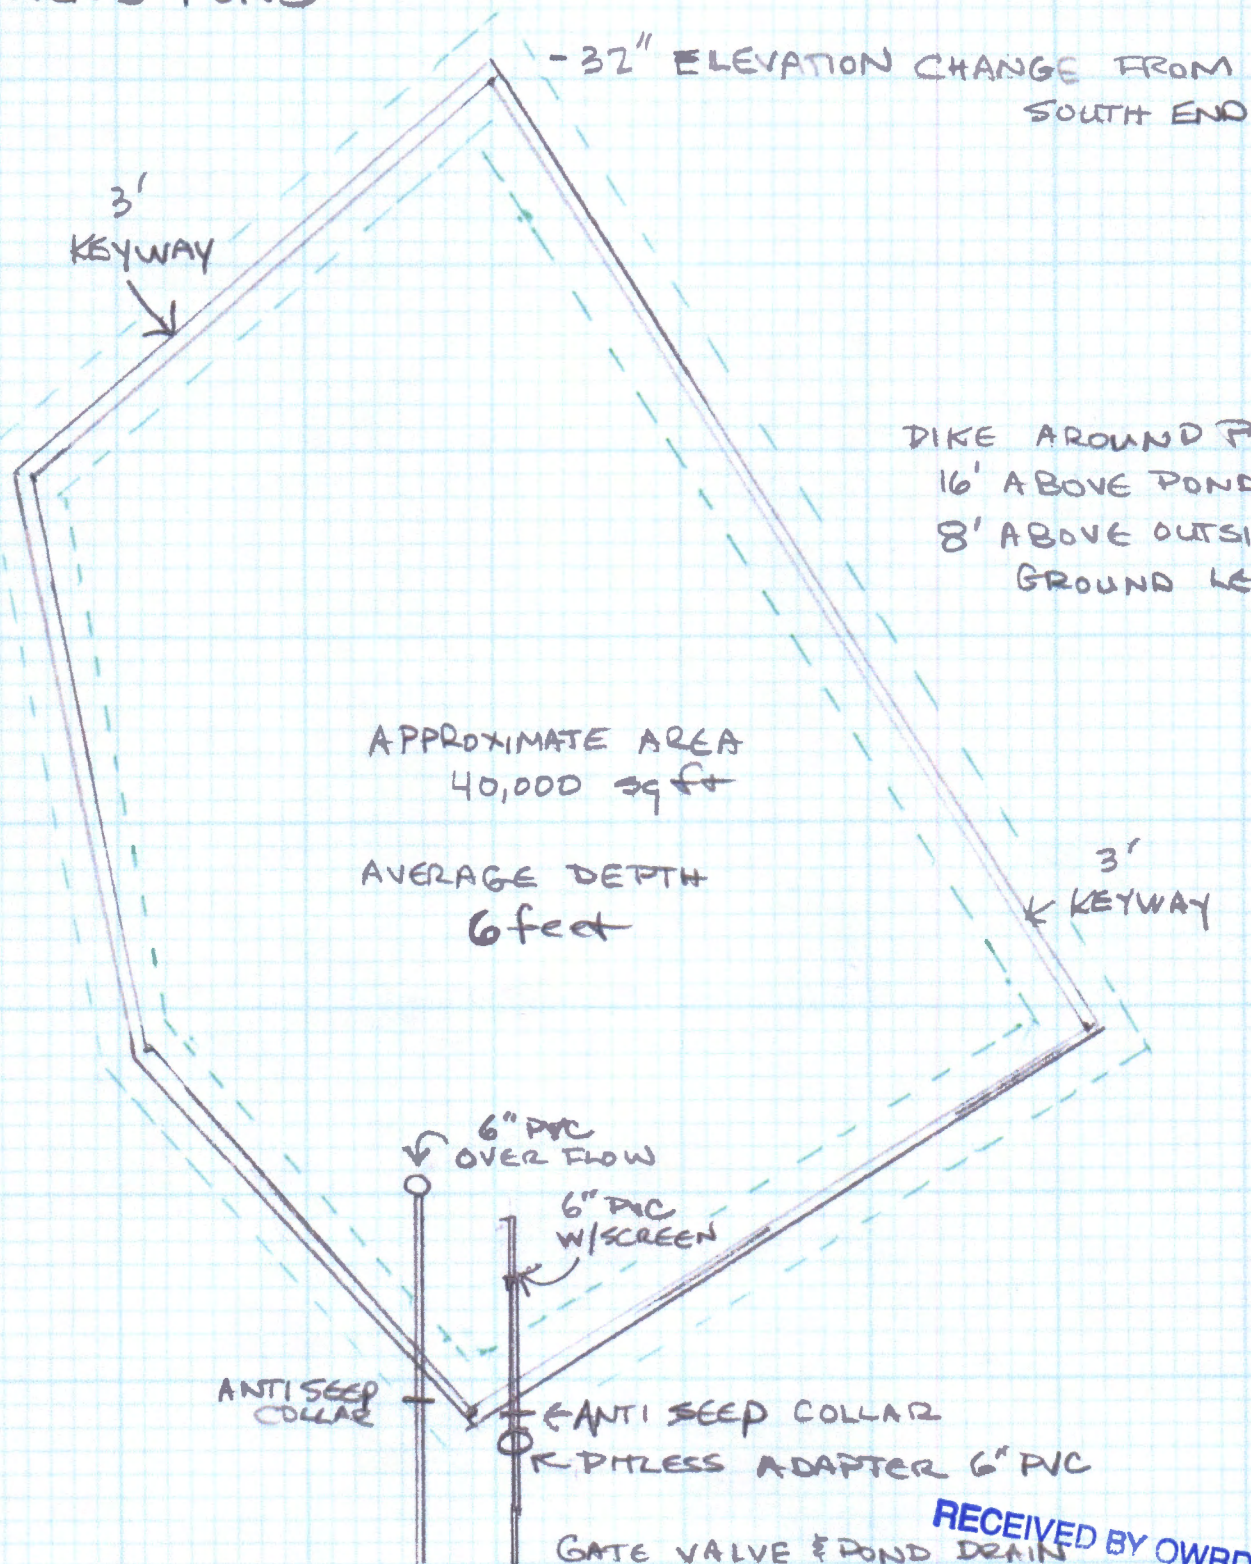

BOWEN'S POND

DIKE AROUND POND:
 16' ABOVE POND BOTTO
 8' ABOVE OUTSIDE
 GROUND LEVEL

APPROXIMATE AREA
 40,000 sq ft

AVERAGE DEPTH
 6 feet

RECEIVED BY OWRD

OCT 11 2016

SALEM, OR

DIKE AROUND POND
 7' OUTSIDE AT BASE
 9' INSIDE AT POND BOTTOM

$\frac{1}{4}'' = 10'$

BOWEN'S POND

RECEIVED BY OWRD

OCT 11 2016

SALEM, OR

Exhibit B

R-80000