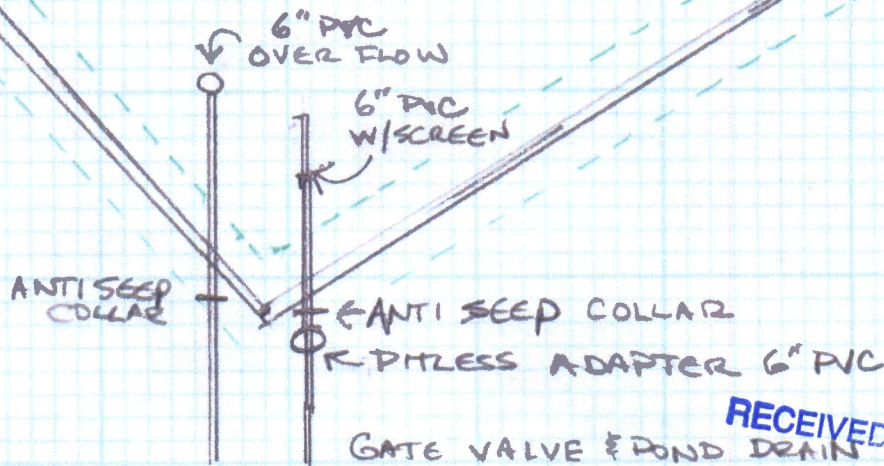

BOWEN'S POND

DIKE AROUND POND:
 16' ABOVE POND BOTTO
 8' ABOVE OUTSIDE
 GROUND LEVEL

APPROXIMATE AREA
 40,000 sq ft

AVERAGE DEPTH
 6 feet

RECEIVED BY OWRD

OCT 11 2016

SALEM, OR

DIKE AROUND POND
 7' OUTSIDE AT BASE
 9' INSIDE AT POND BOTTOM

$\frac{1}{4}'' = 10'$

BOWEN'S POND

RECEIVED BY OWRD

OCT 11 2016

SALEM, OR

Exhibit B

R-80000