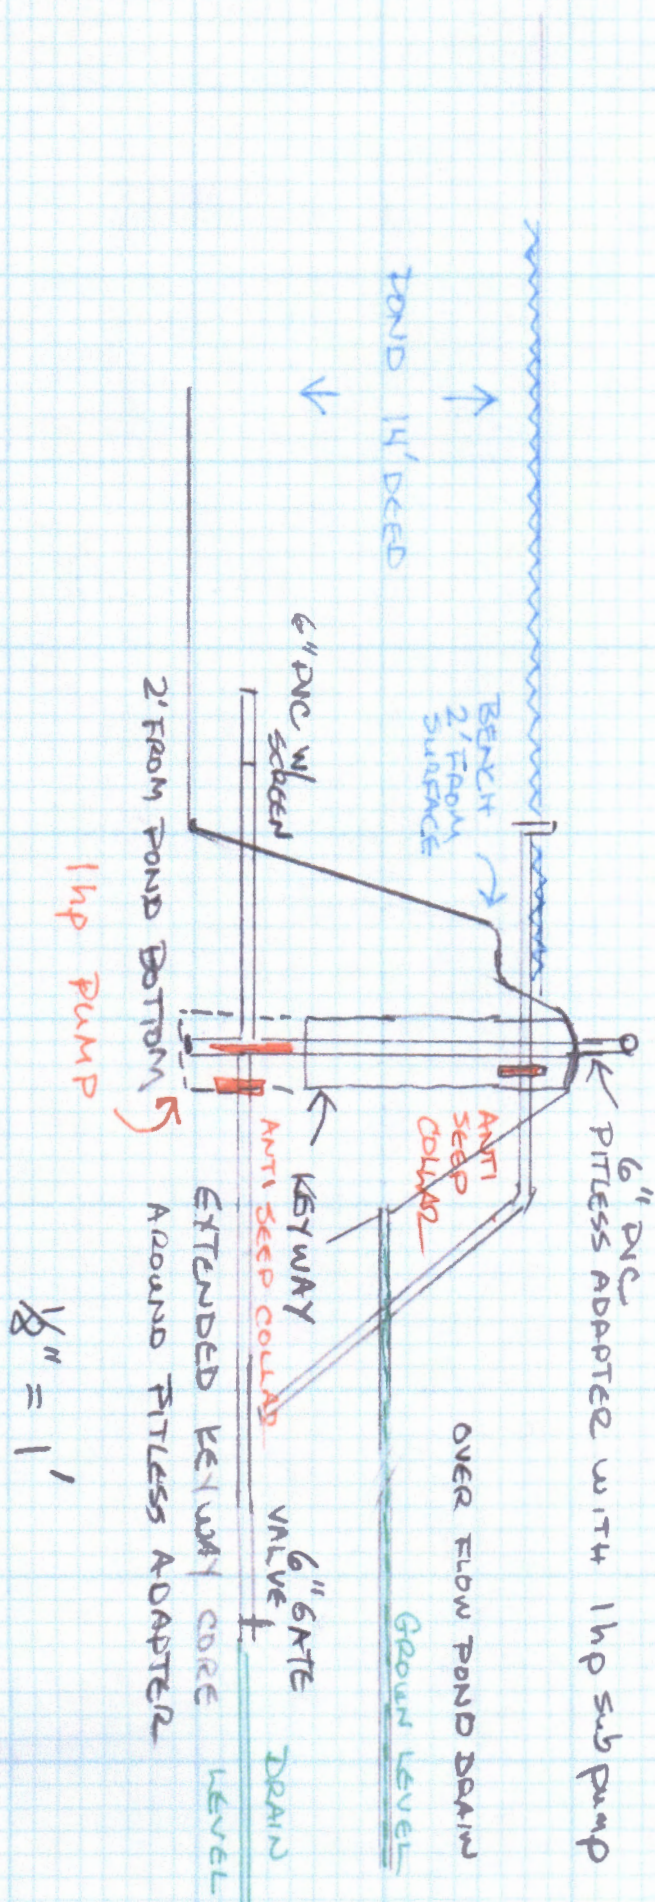

BOWEN'S POND

DIKE AROUND POND:
 16' ABOVE POND BOTTO
 8' ABOVE OUTSIDE
 GROUND LEVEL

APPROXIMATE AREA
 40,000 sq ft

AVERAGE DEPTH
 6 feet

RECEIVED BY OWRD

OCT 11 2016

SALEM, OR

DIKE AROUND POND
 7' OUTSIDE AT BASE
 9' INSIDE AT POND BOTTOM

$\frac{1}{4}'' = 10'$

BOWEN'S POND

RECEIVED BY OWRD

OCT 11 2016

SALEM, OR

Exhibit B

R-80000