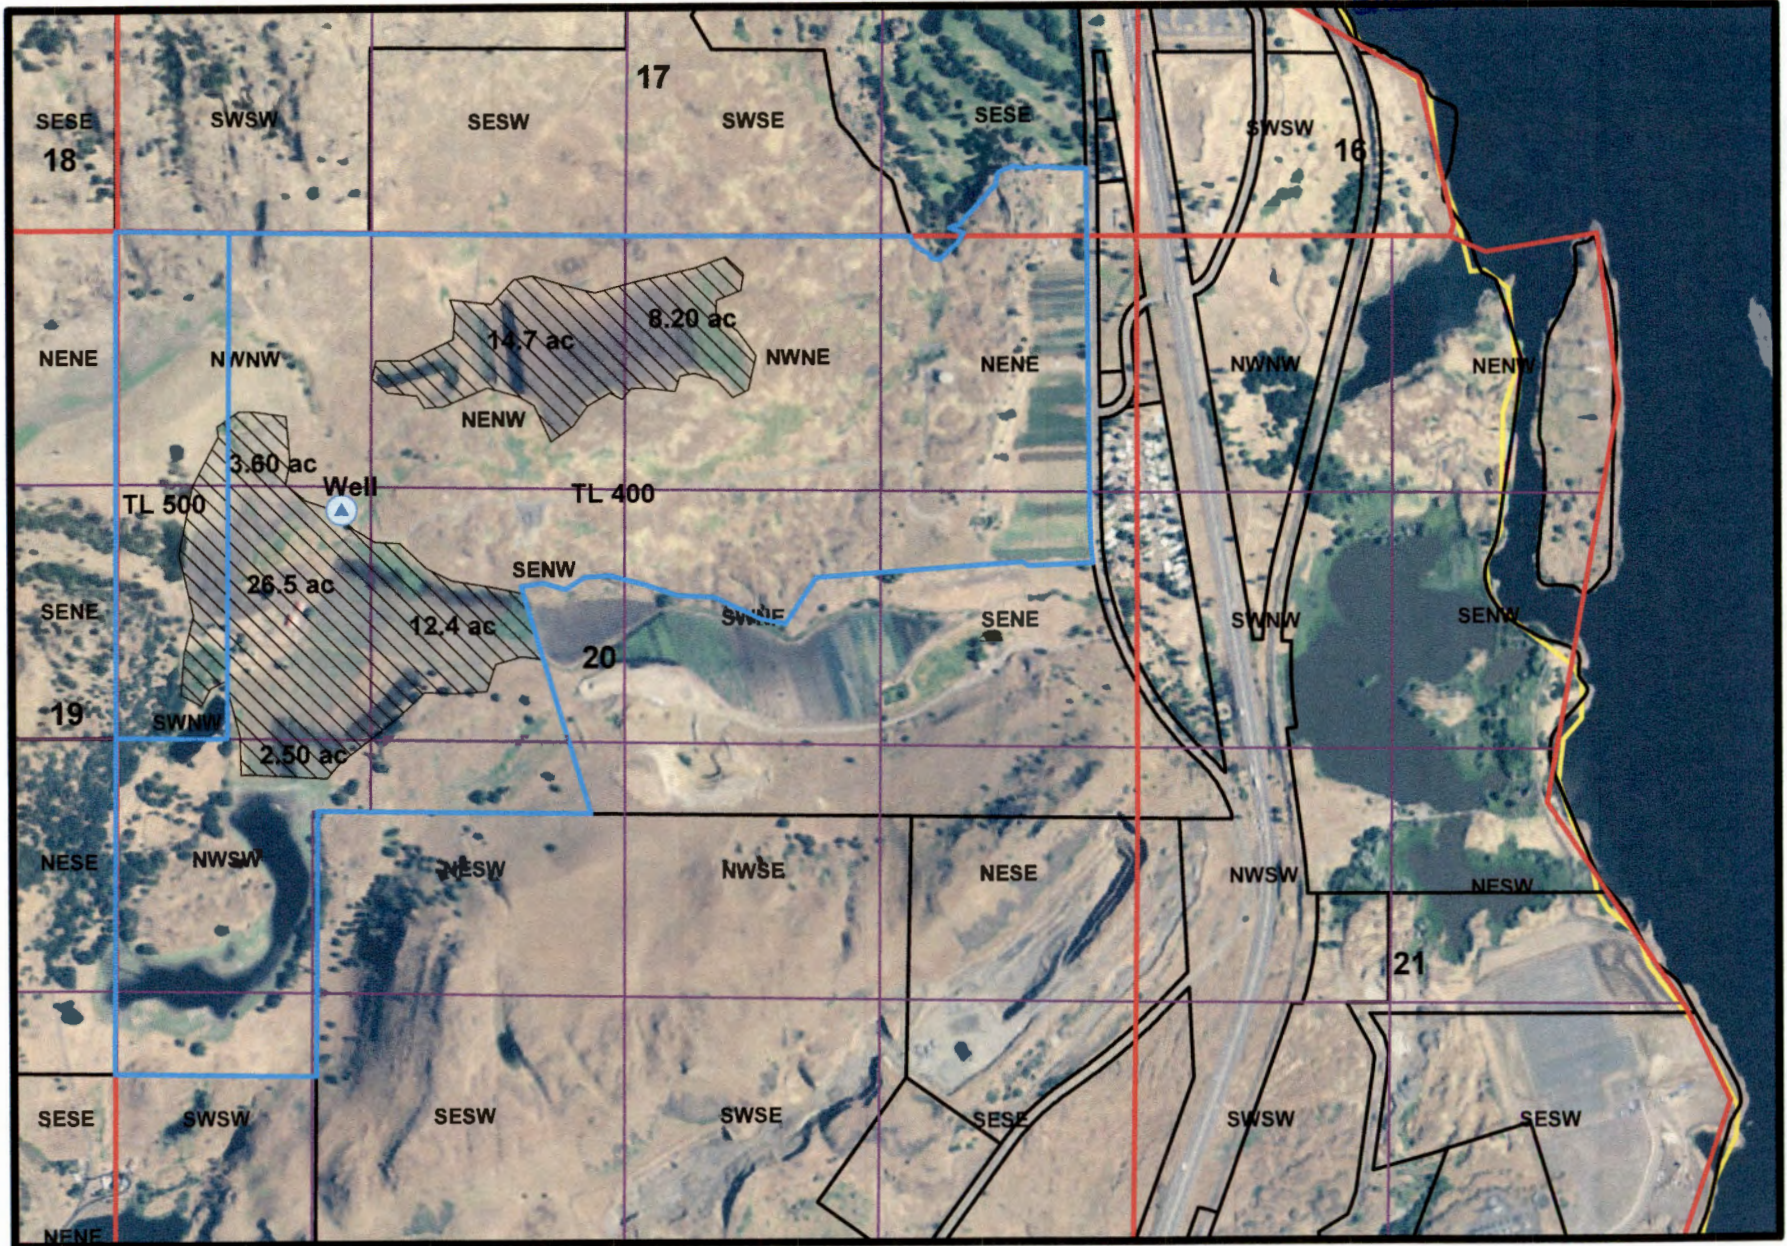

Township 2 North Range 13 East Section 20  
Tax Lots 400 and 500

RECEIVED BY OWRD

MAR 10 2017

SALEM, OR

Well is 1,434' South and 1,162' East from NW Corner, Section 20

67.9 ac.

1848-9

Township 2 North Range 13 East Section 20  
Tax Lots 400 and 500

MAR 10 2017

SALEM OR

Well is 1,434' South and 1,162' East from NW Corner, Section 20

1848-19