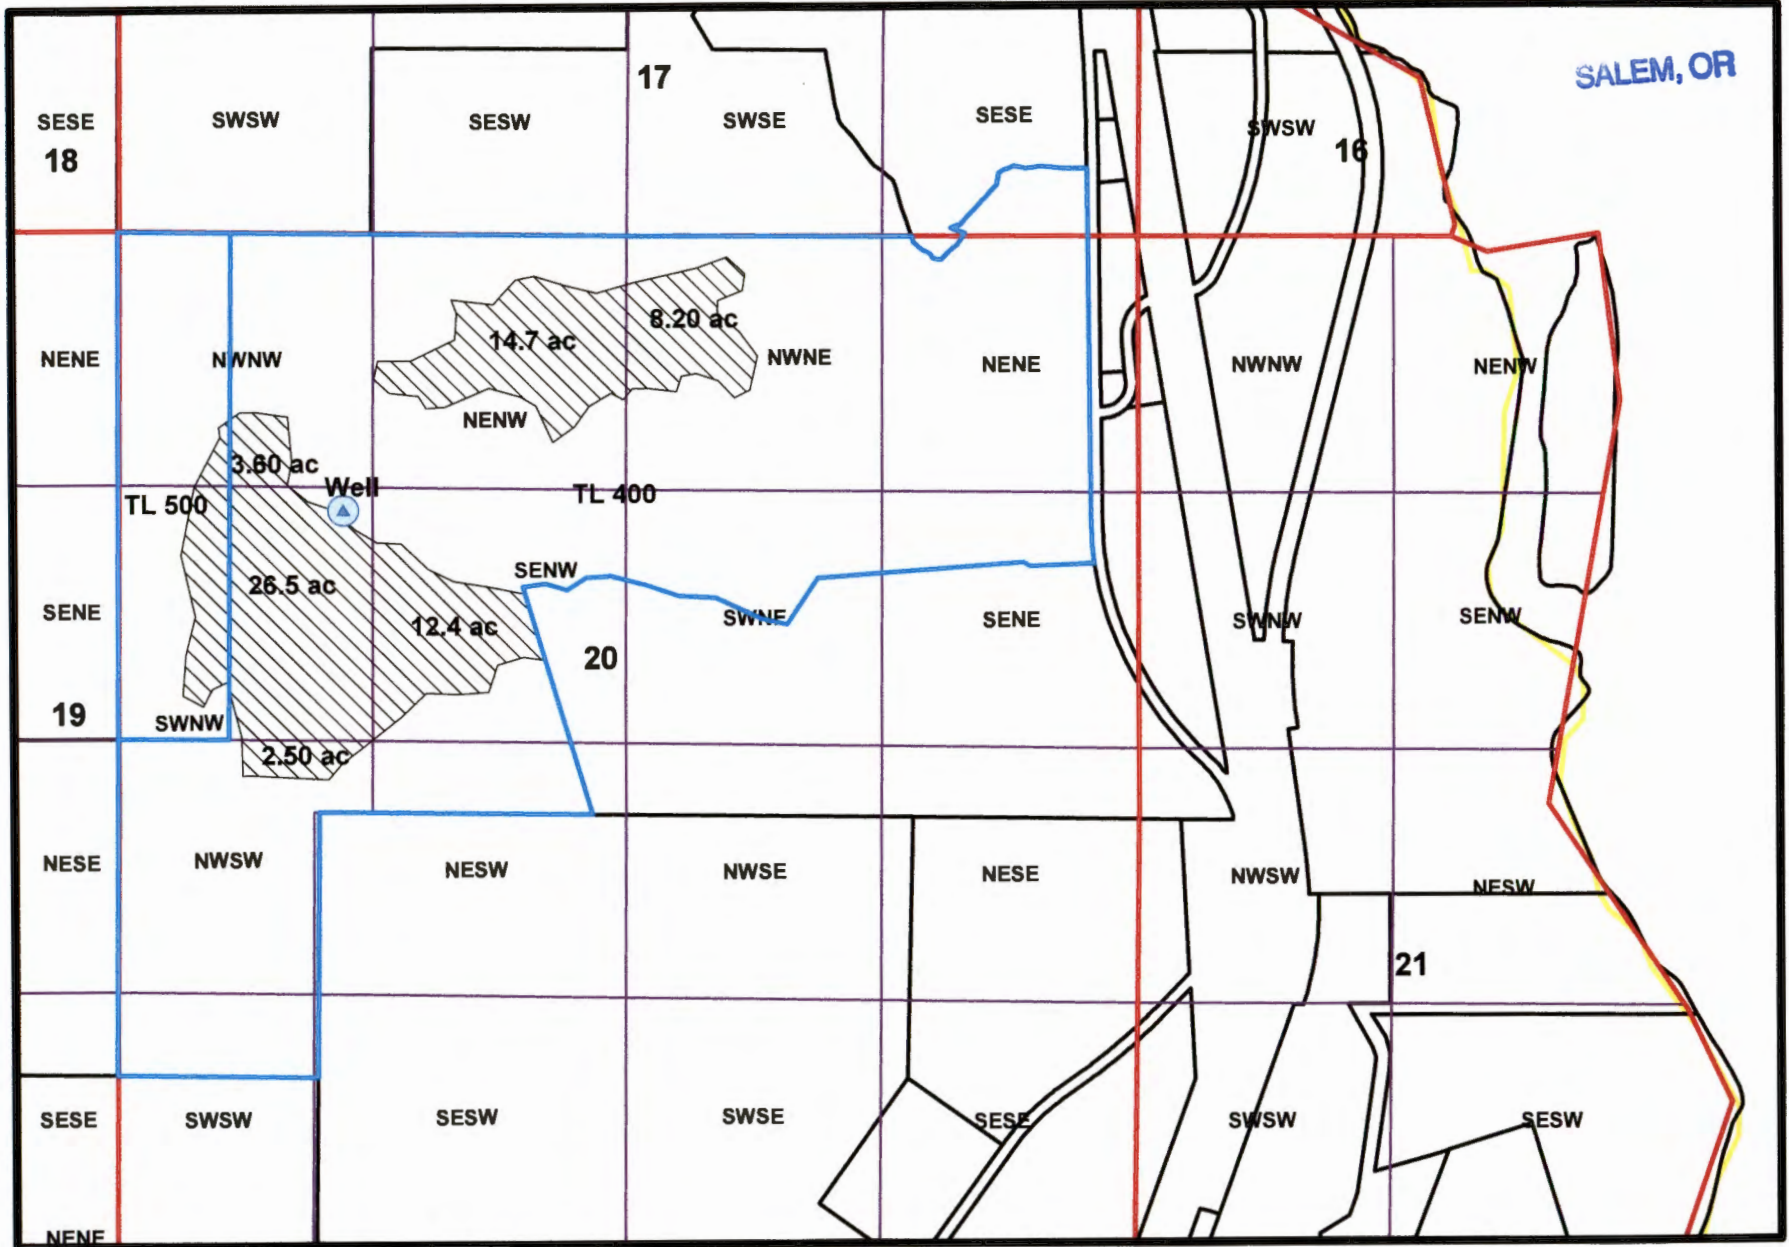

Township 2 North Range 13 East Section 20  
Tax Lots 400 and 500

RECEIVED BY OWRD

MAR 10 2017

SALEM, OR

Well is 1,434' South and 1,162' East from NW Corner, Section 20

67.9 ac.

1848-9

Township 2 North Range 13 East Section 20  
Tax Lots 400 and 500

MAR 10 2017

SALEM OR

Well is 1,434' South and 1,162' East from NW Corner, Section 20

1848-19