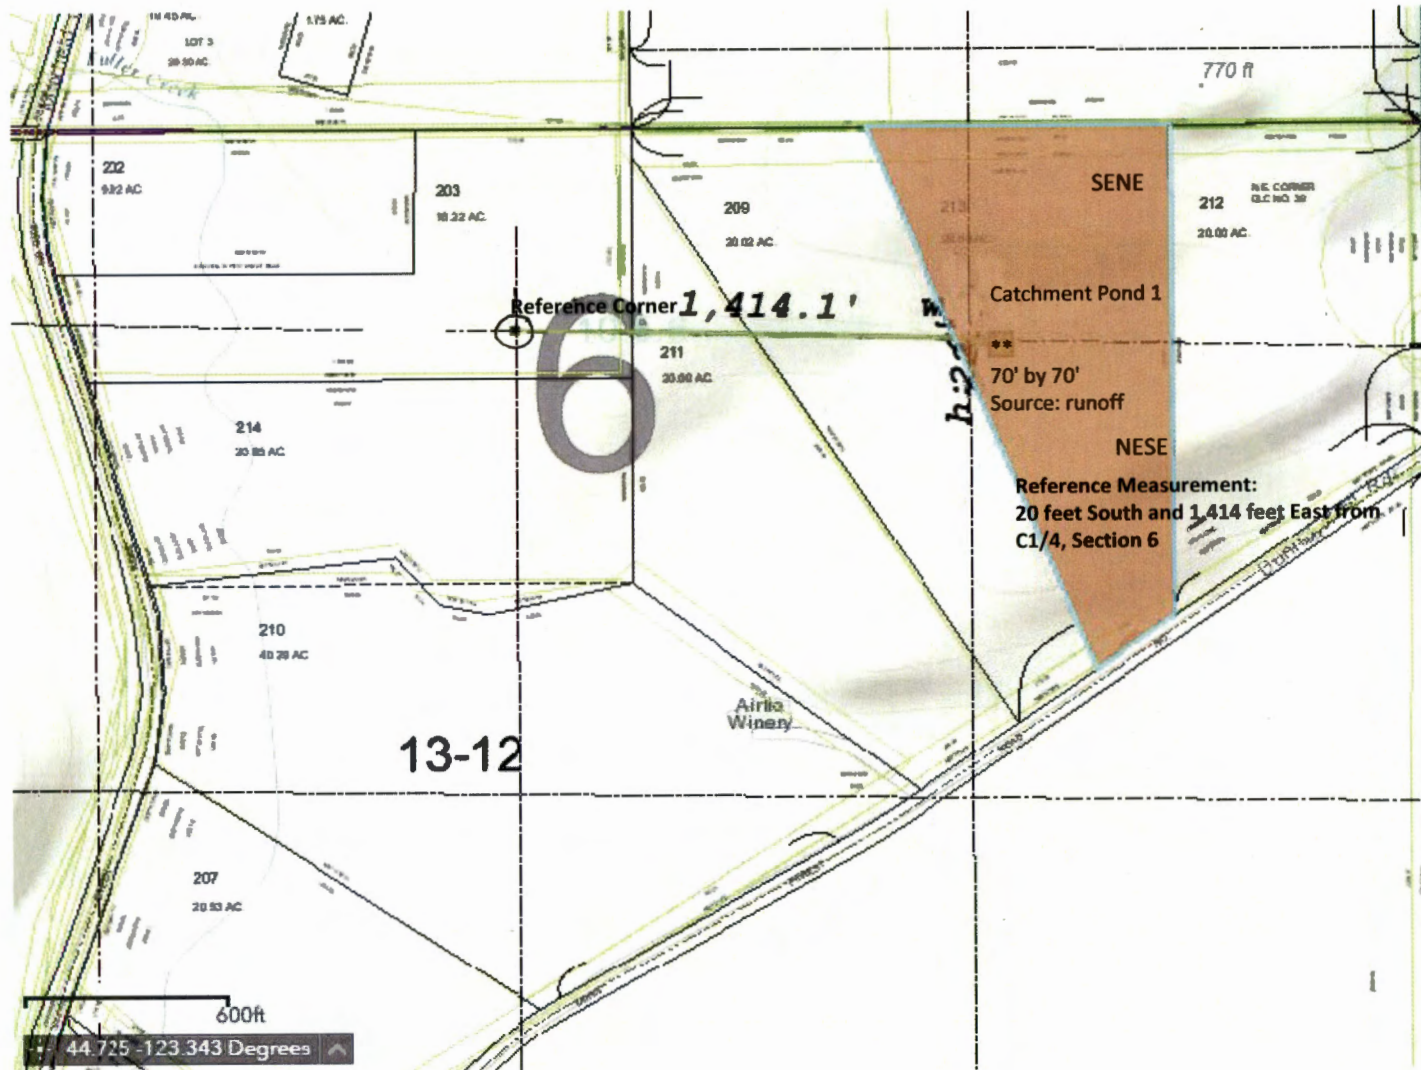

RECEIVED BY OWHU

APR '06 2017

SALEM, OR

15155 Dunn Forest Road

T10S R5W S6 TL 213

CATCHMENT POND 1

NORTH ↑

1" = 600 ft.