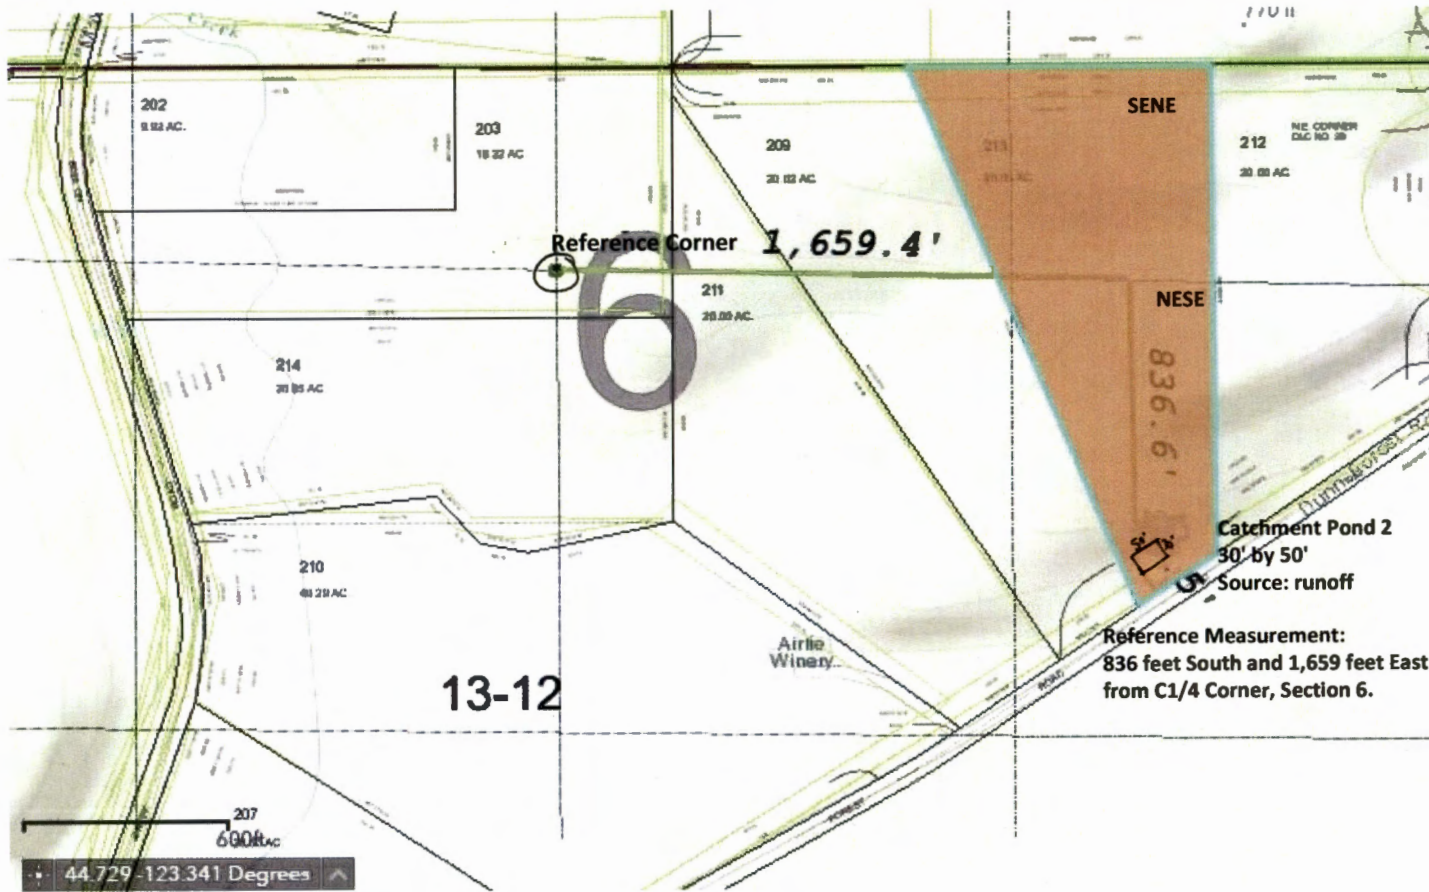

CATCHMENT POND 2

NORTH ↑

13-12

1" = 600 ft.

RECEIVED BY OWRD

APR '06 2017

SALEM, OR

2-88488