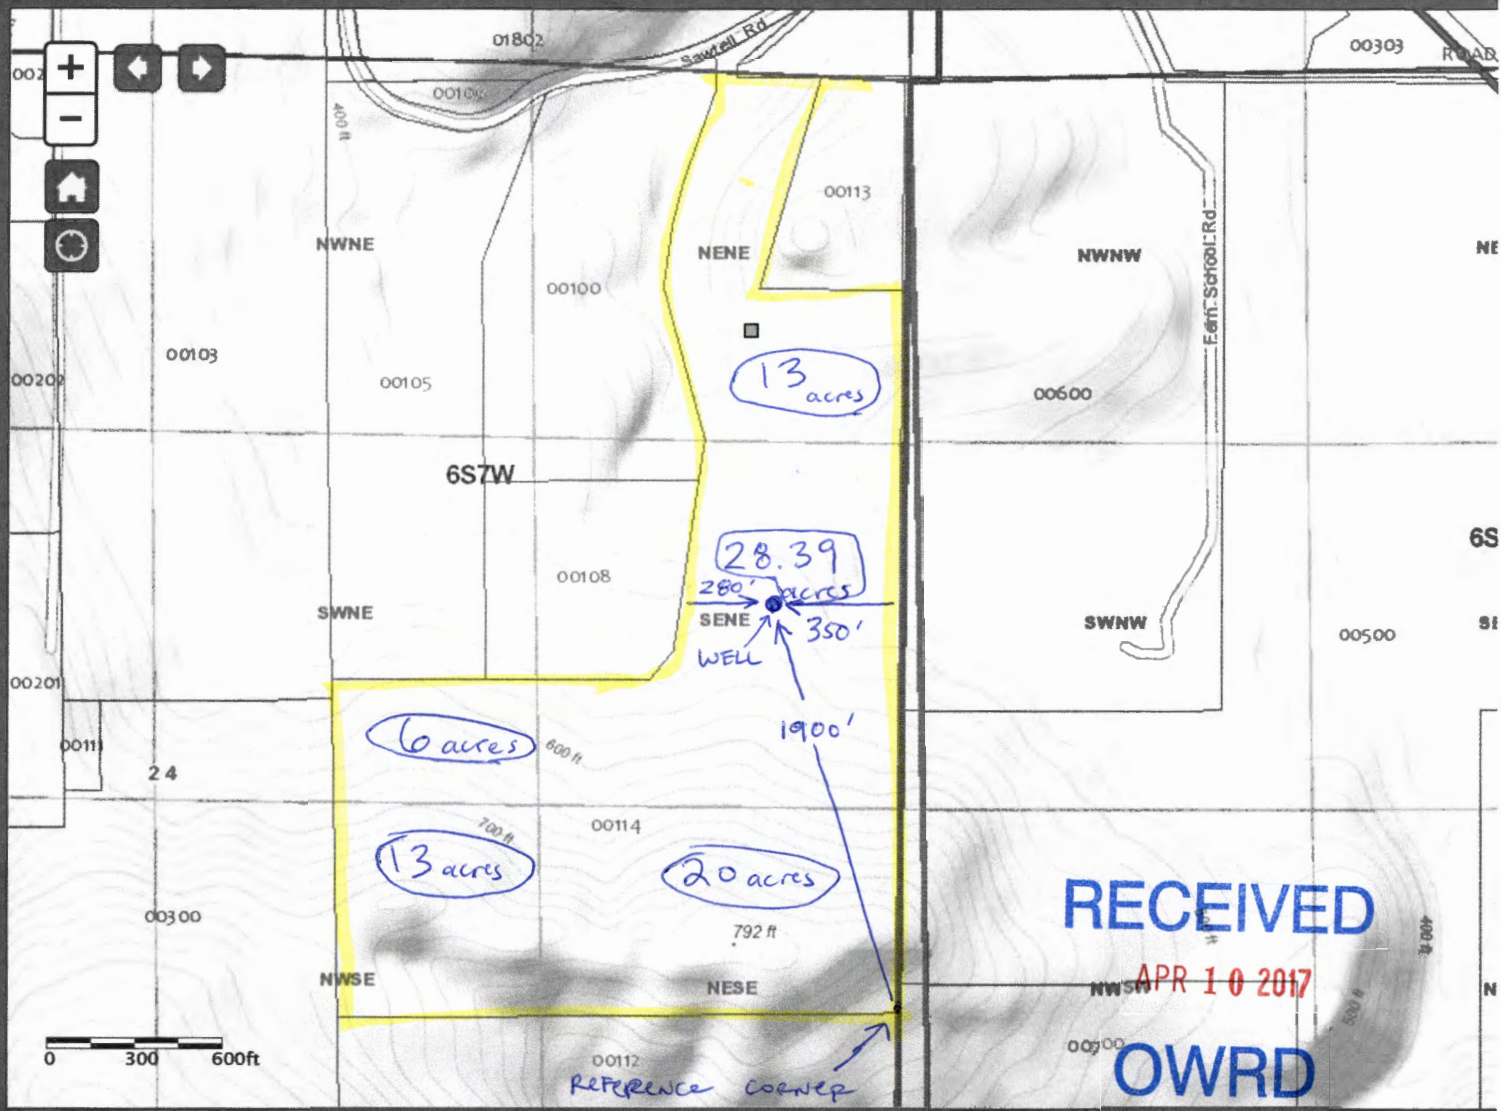

6-18-16
12:42

Oregon Water Resources Department
Water Rights Mapping Tool

OWRD Only

Search

Identify Non-Water Right Features

Tax Lots

Identify Tax Lots OR Map

Off
 On

County: Null
Taxlot: 672400 114
Owner1: DIXON JENNA LEE
Owner2:
Owner Address: 13780 NW BERRY CREEK RD, MCMINNVILLE OR 97128
Site Address:
Acres: 80.4
TRSQQ: Null
Effective Date: January 1, 2016

Note: Tax lot information provided here is for general query purposes. It may not be up to date or may not be an official record. Please contact the respective county tax assessor's office for more current and specific information.

It is recommended to zoom to a detailed extent before query.

Tools
Layers
Bookmarks

POD POU Irrigation Districts AOI WR By Time