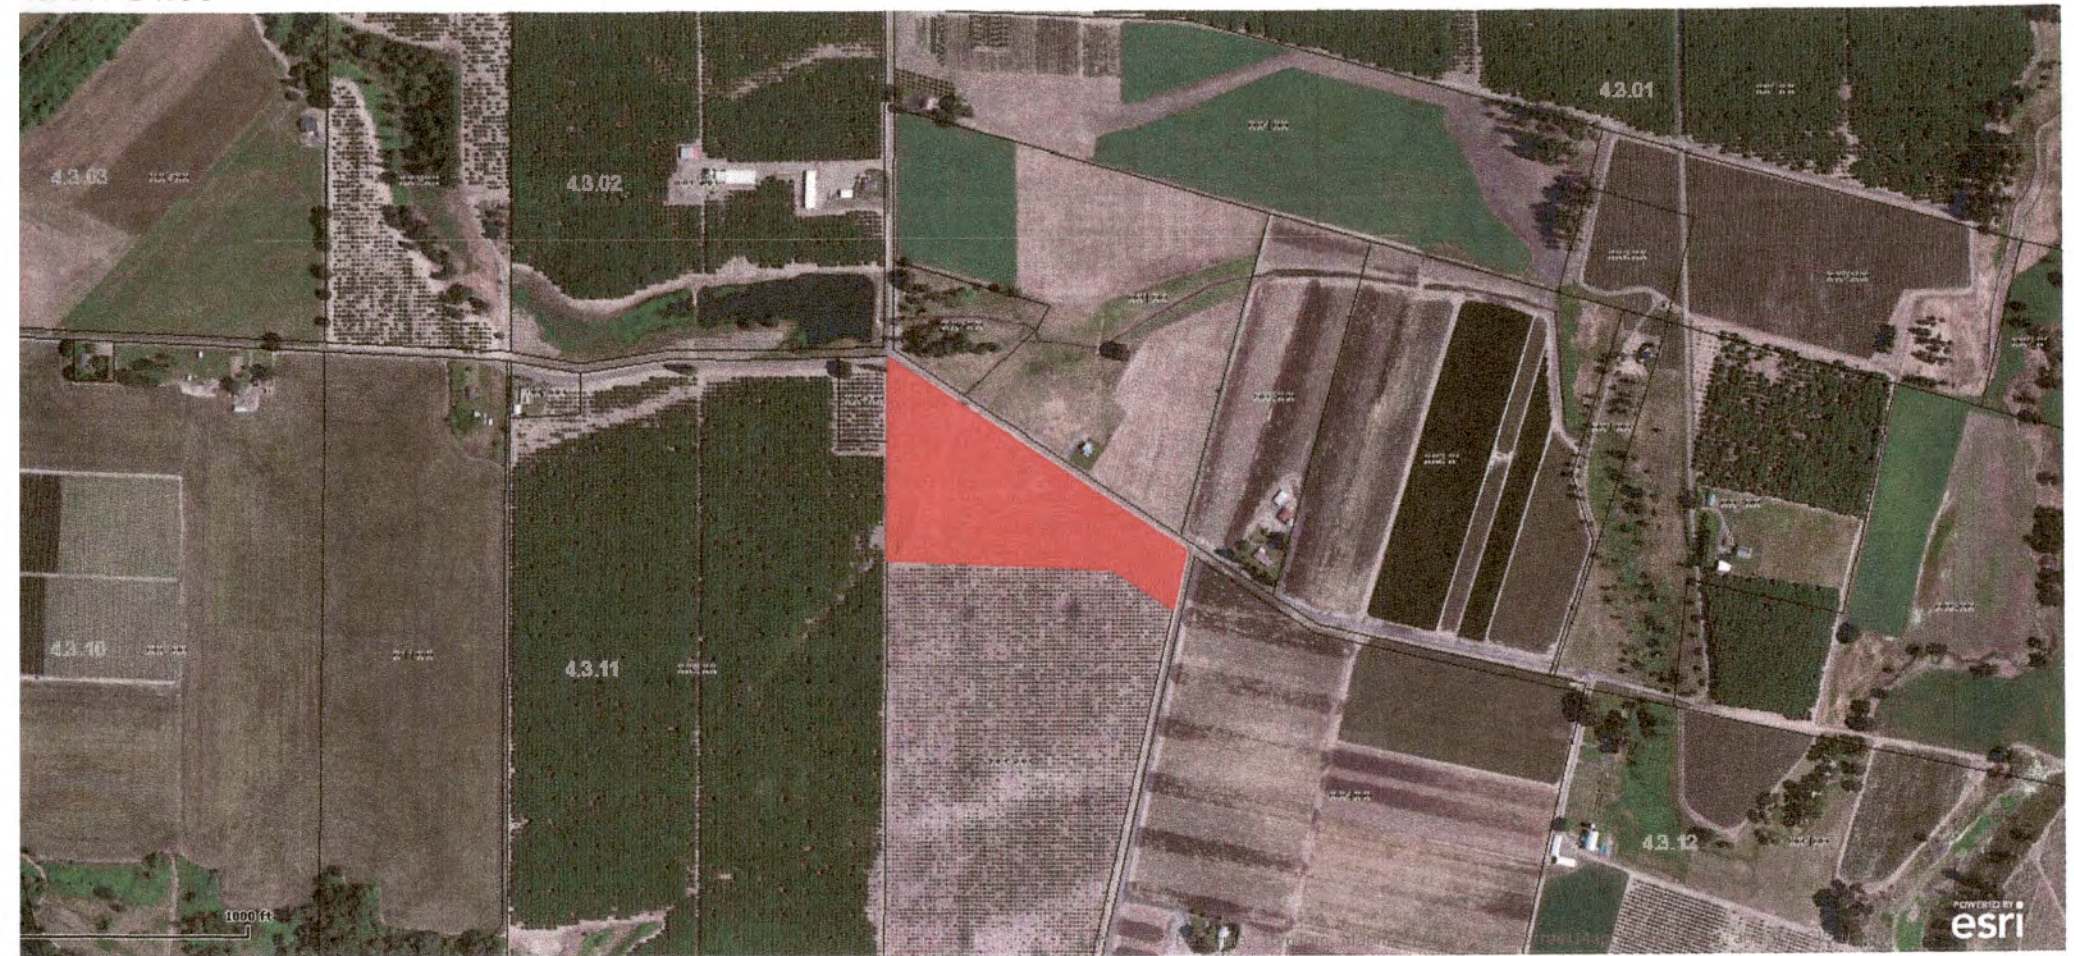

R4311 00600

Acres: 14.60

Thu Nov 13 2014 08:45:59 PM.

RECEIVED

APR 25 2017

OWRD