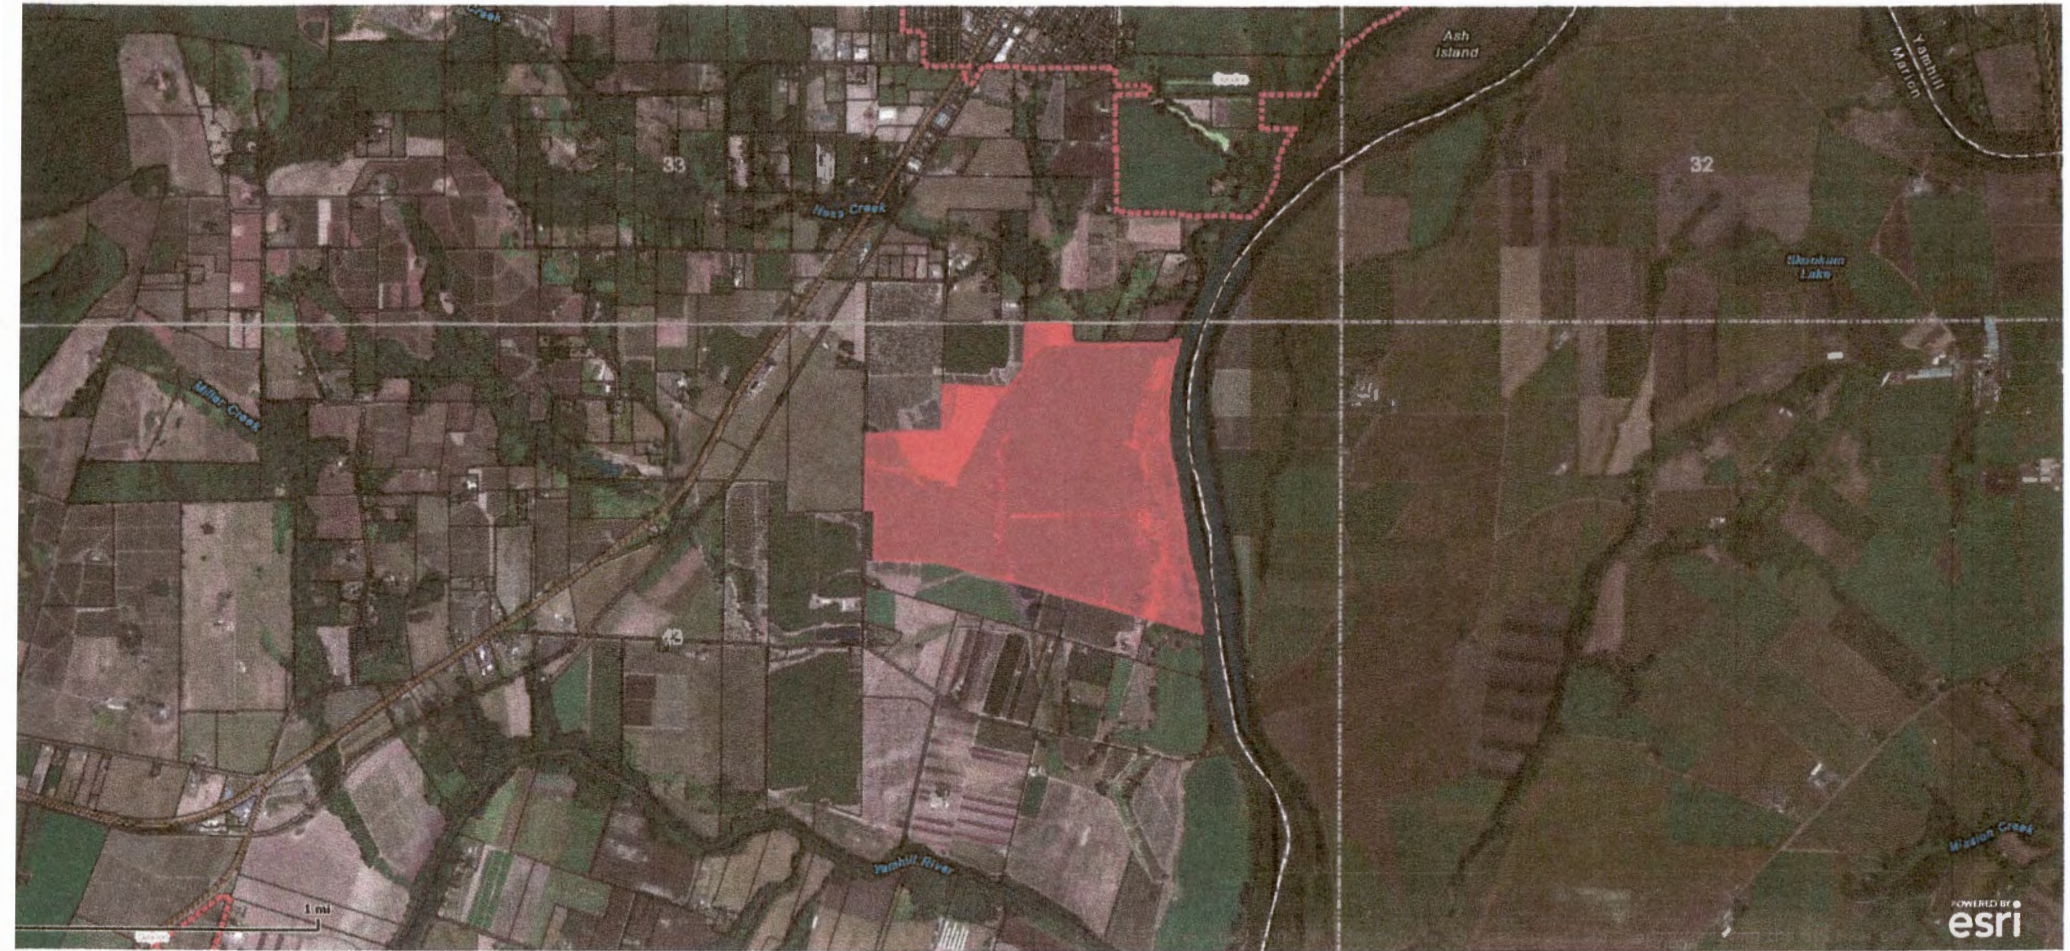

R4301 00100

Acres: 452.90

Thu Nov 13 2014 08:32:37 PM.

RECEIVED

APR 25 2017

OWPRD