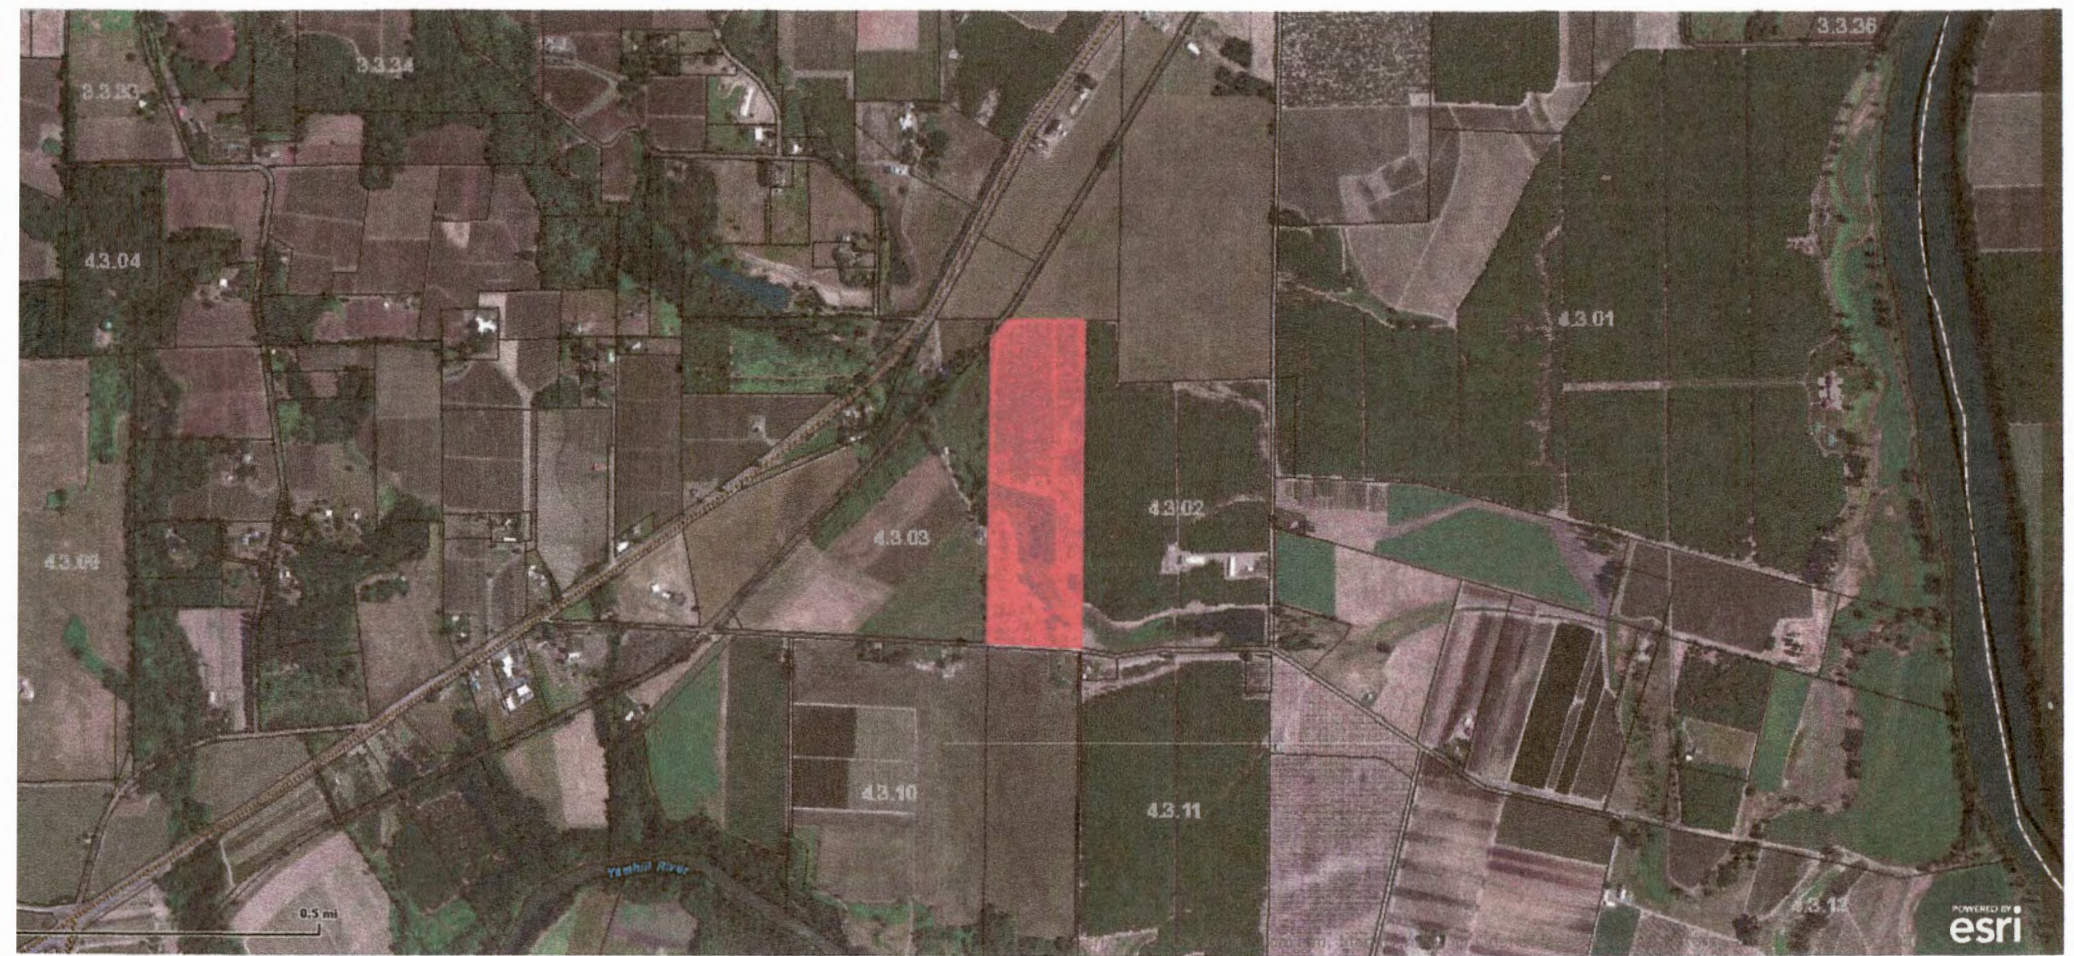

R4302 00600

Acres: 49.50

Thu Nov 13 2014 08:39:16 PM.

RECEIVED

APR 25 2017

OWPRD