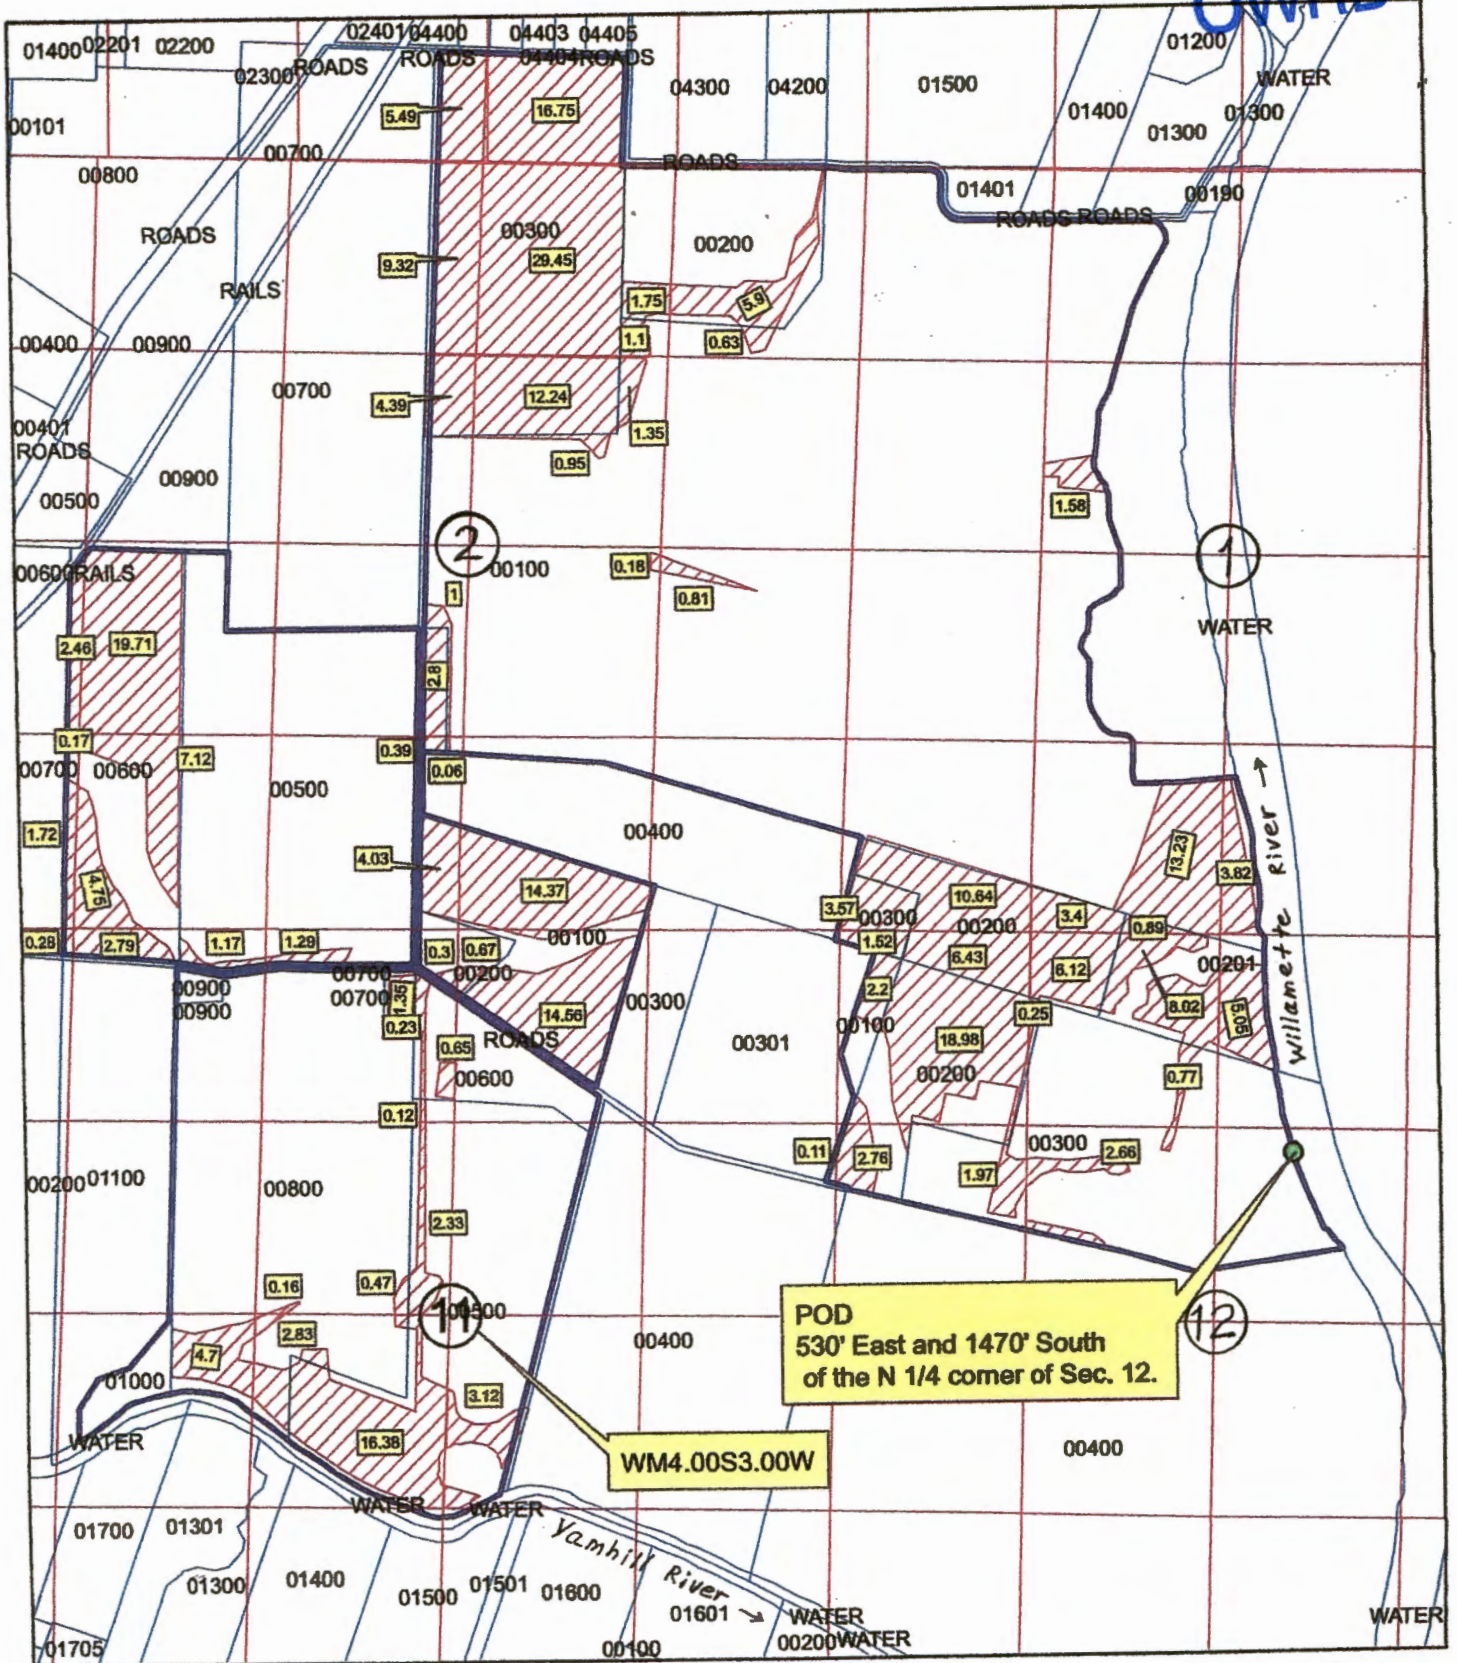

# Smith Farm water right application map

RECEIVED

APR 25 2017

ACMPC OREGON 3, LLC

OWRD

1,320 Feet

Map prepared by Stevenson & McGill

S-88398