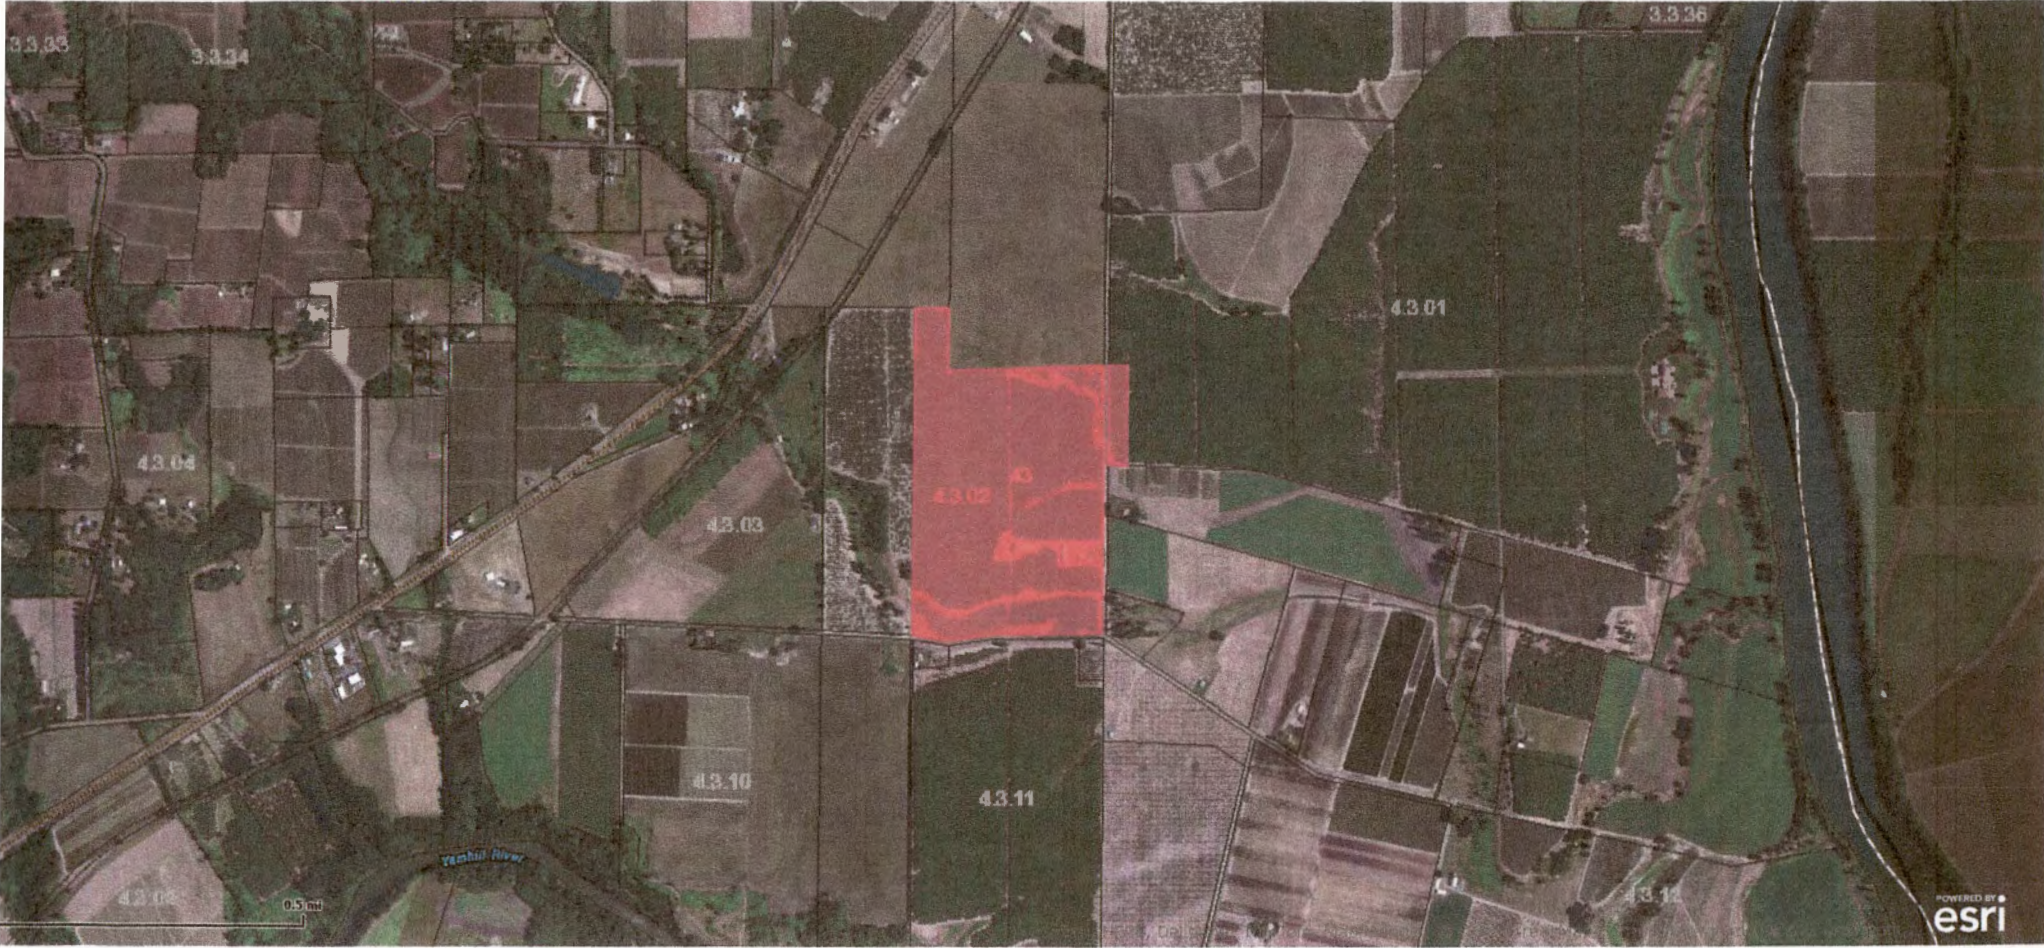

R4302 00500

Acres: 93.00

Thu Nov 13 2014 08:38:09 PM.

RECEIVED

APR 25 2017

OWRPD