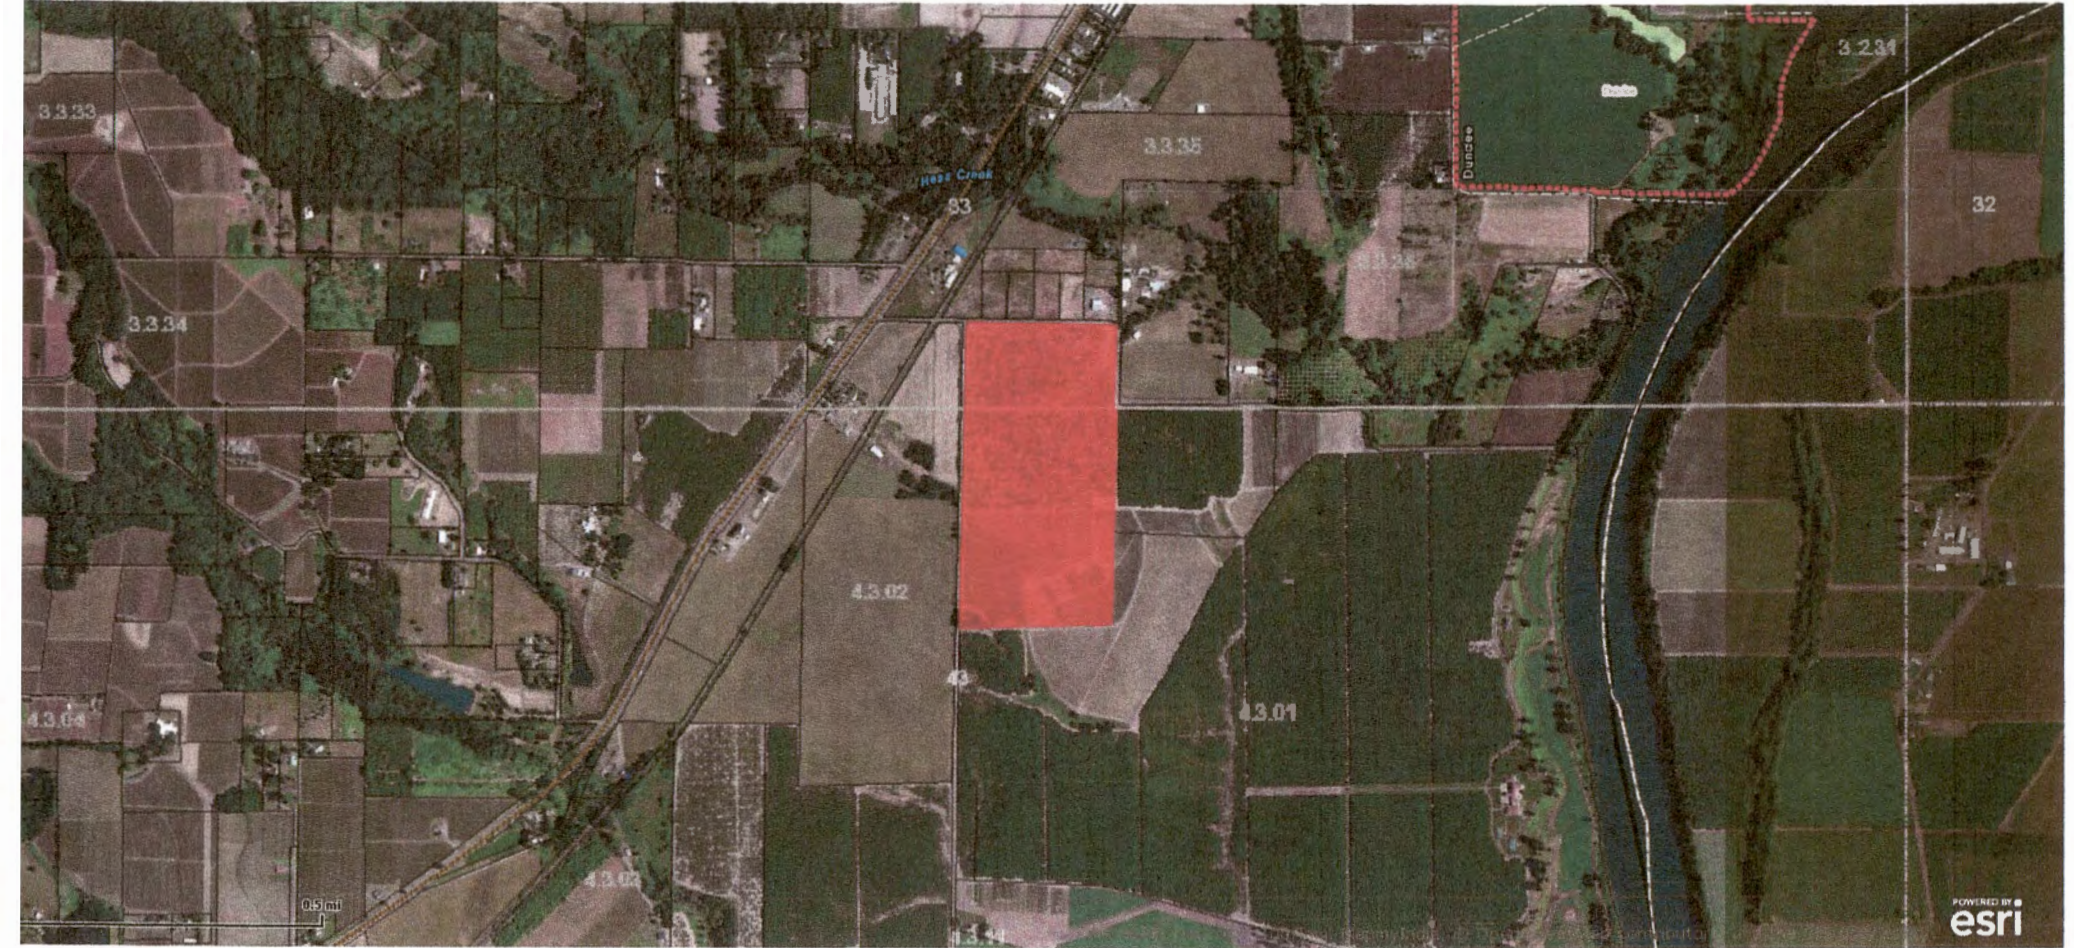

R4302 00300

Acres: 79.00

Thu Nov 13 2014 08:37:26 PM.

RECEIVED

APR 25 2017

OWPRD