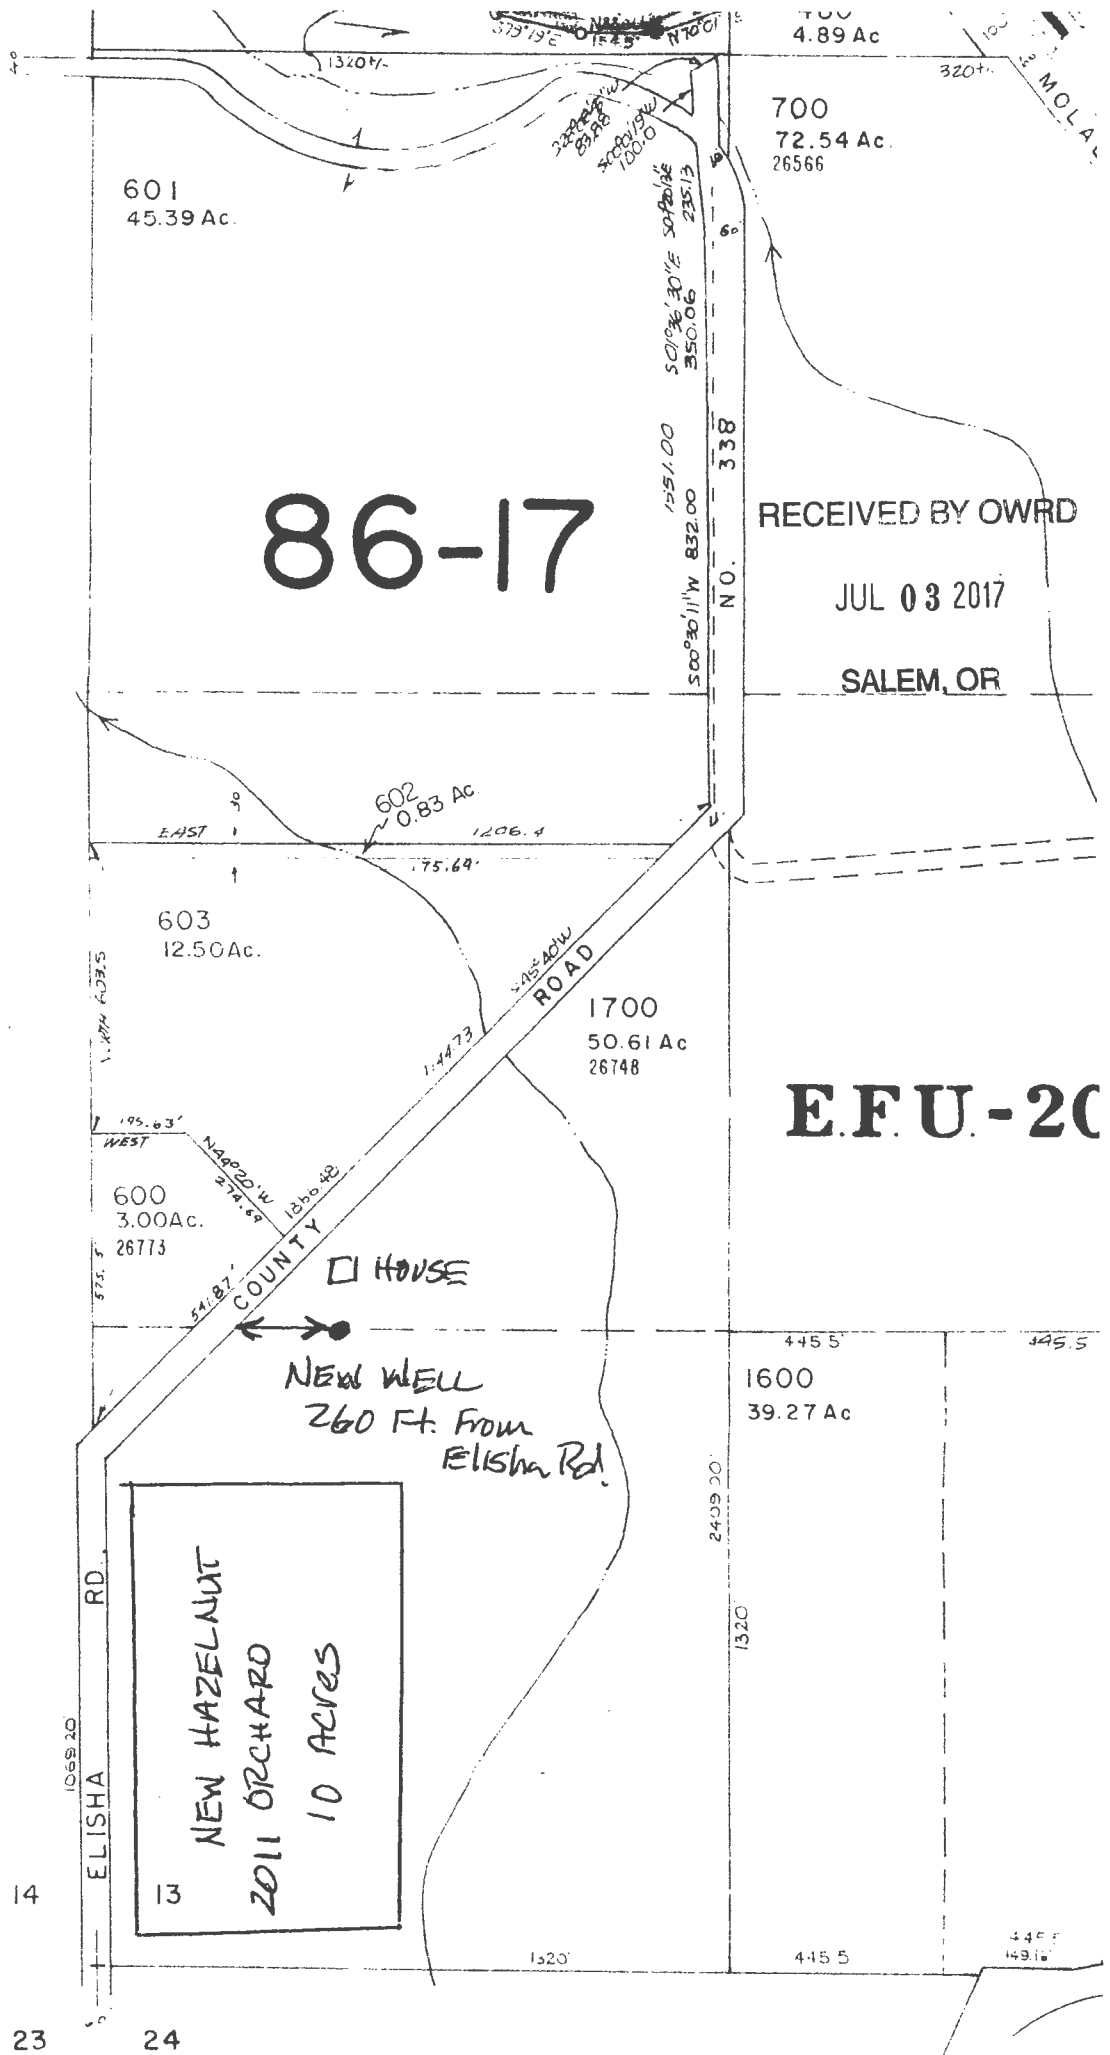

SEE MAP 4 IE 14

86-17

RECEIVED BY OWRD

JUL 03 2017

SALEM, OR

RECEIVED BY OWRD

JUN 16 2017

SALEM, OR

E.F.U.-20

WELL LOCATED
FROM SW CORNER
SECTION 13
1310 FT. NORTH
550 FT. EAST

LL-1708

2000

Elisha Rd.

2011 Orchard

2013 orchard Jeffs

2013 orchard Dorris

2017 Orchard North

New well 2011

26748 S Elisha Road

2017 Orchard South

2017 Google

S-Motalla-Forest-Rd

S-Macksburg-Rd

RECEIVED BY OWNER

JUN 10 2017

SALEM, OH

RECEIVED BY OWNER

JUN 01 2017

Google earth

Imagery Date: 7/24/2016 45°13'01.73" N 122°38'02.80" W elev 234 ft eye alt 3886 ft

LC-1708