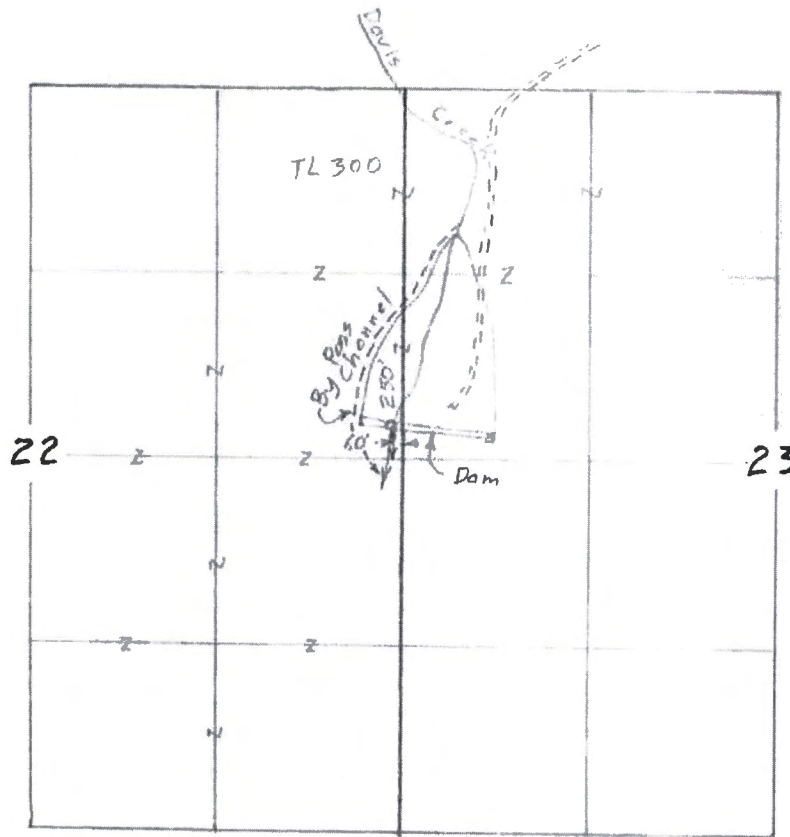

TOWNSHIP 18 SOUTH, RANGE 21 EAST, W.M.

Scale 1" = 1320'
(4" = 1 mile)

Surface Area 19 1/2 acres

RECEIVED BY OWRD

AUG 14 2017

SALEM, OR

Application Map
for
OREGON RANCHING Co.
(Twin Buttes Ranch)

Renewal Dec 31, 2017

This map is for the purpose of
locating a water right only
and has no intent to provide
legal dimensions or the location
of property lines.

ESTES SURVEYS, LLC

PO Box 17818
Salem, OR 97306-7519
(503) 586-7593