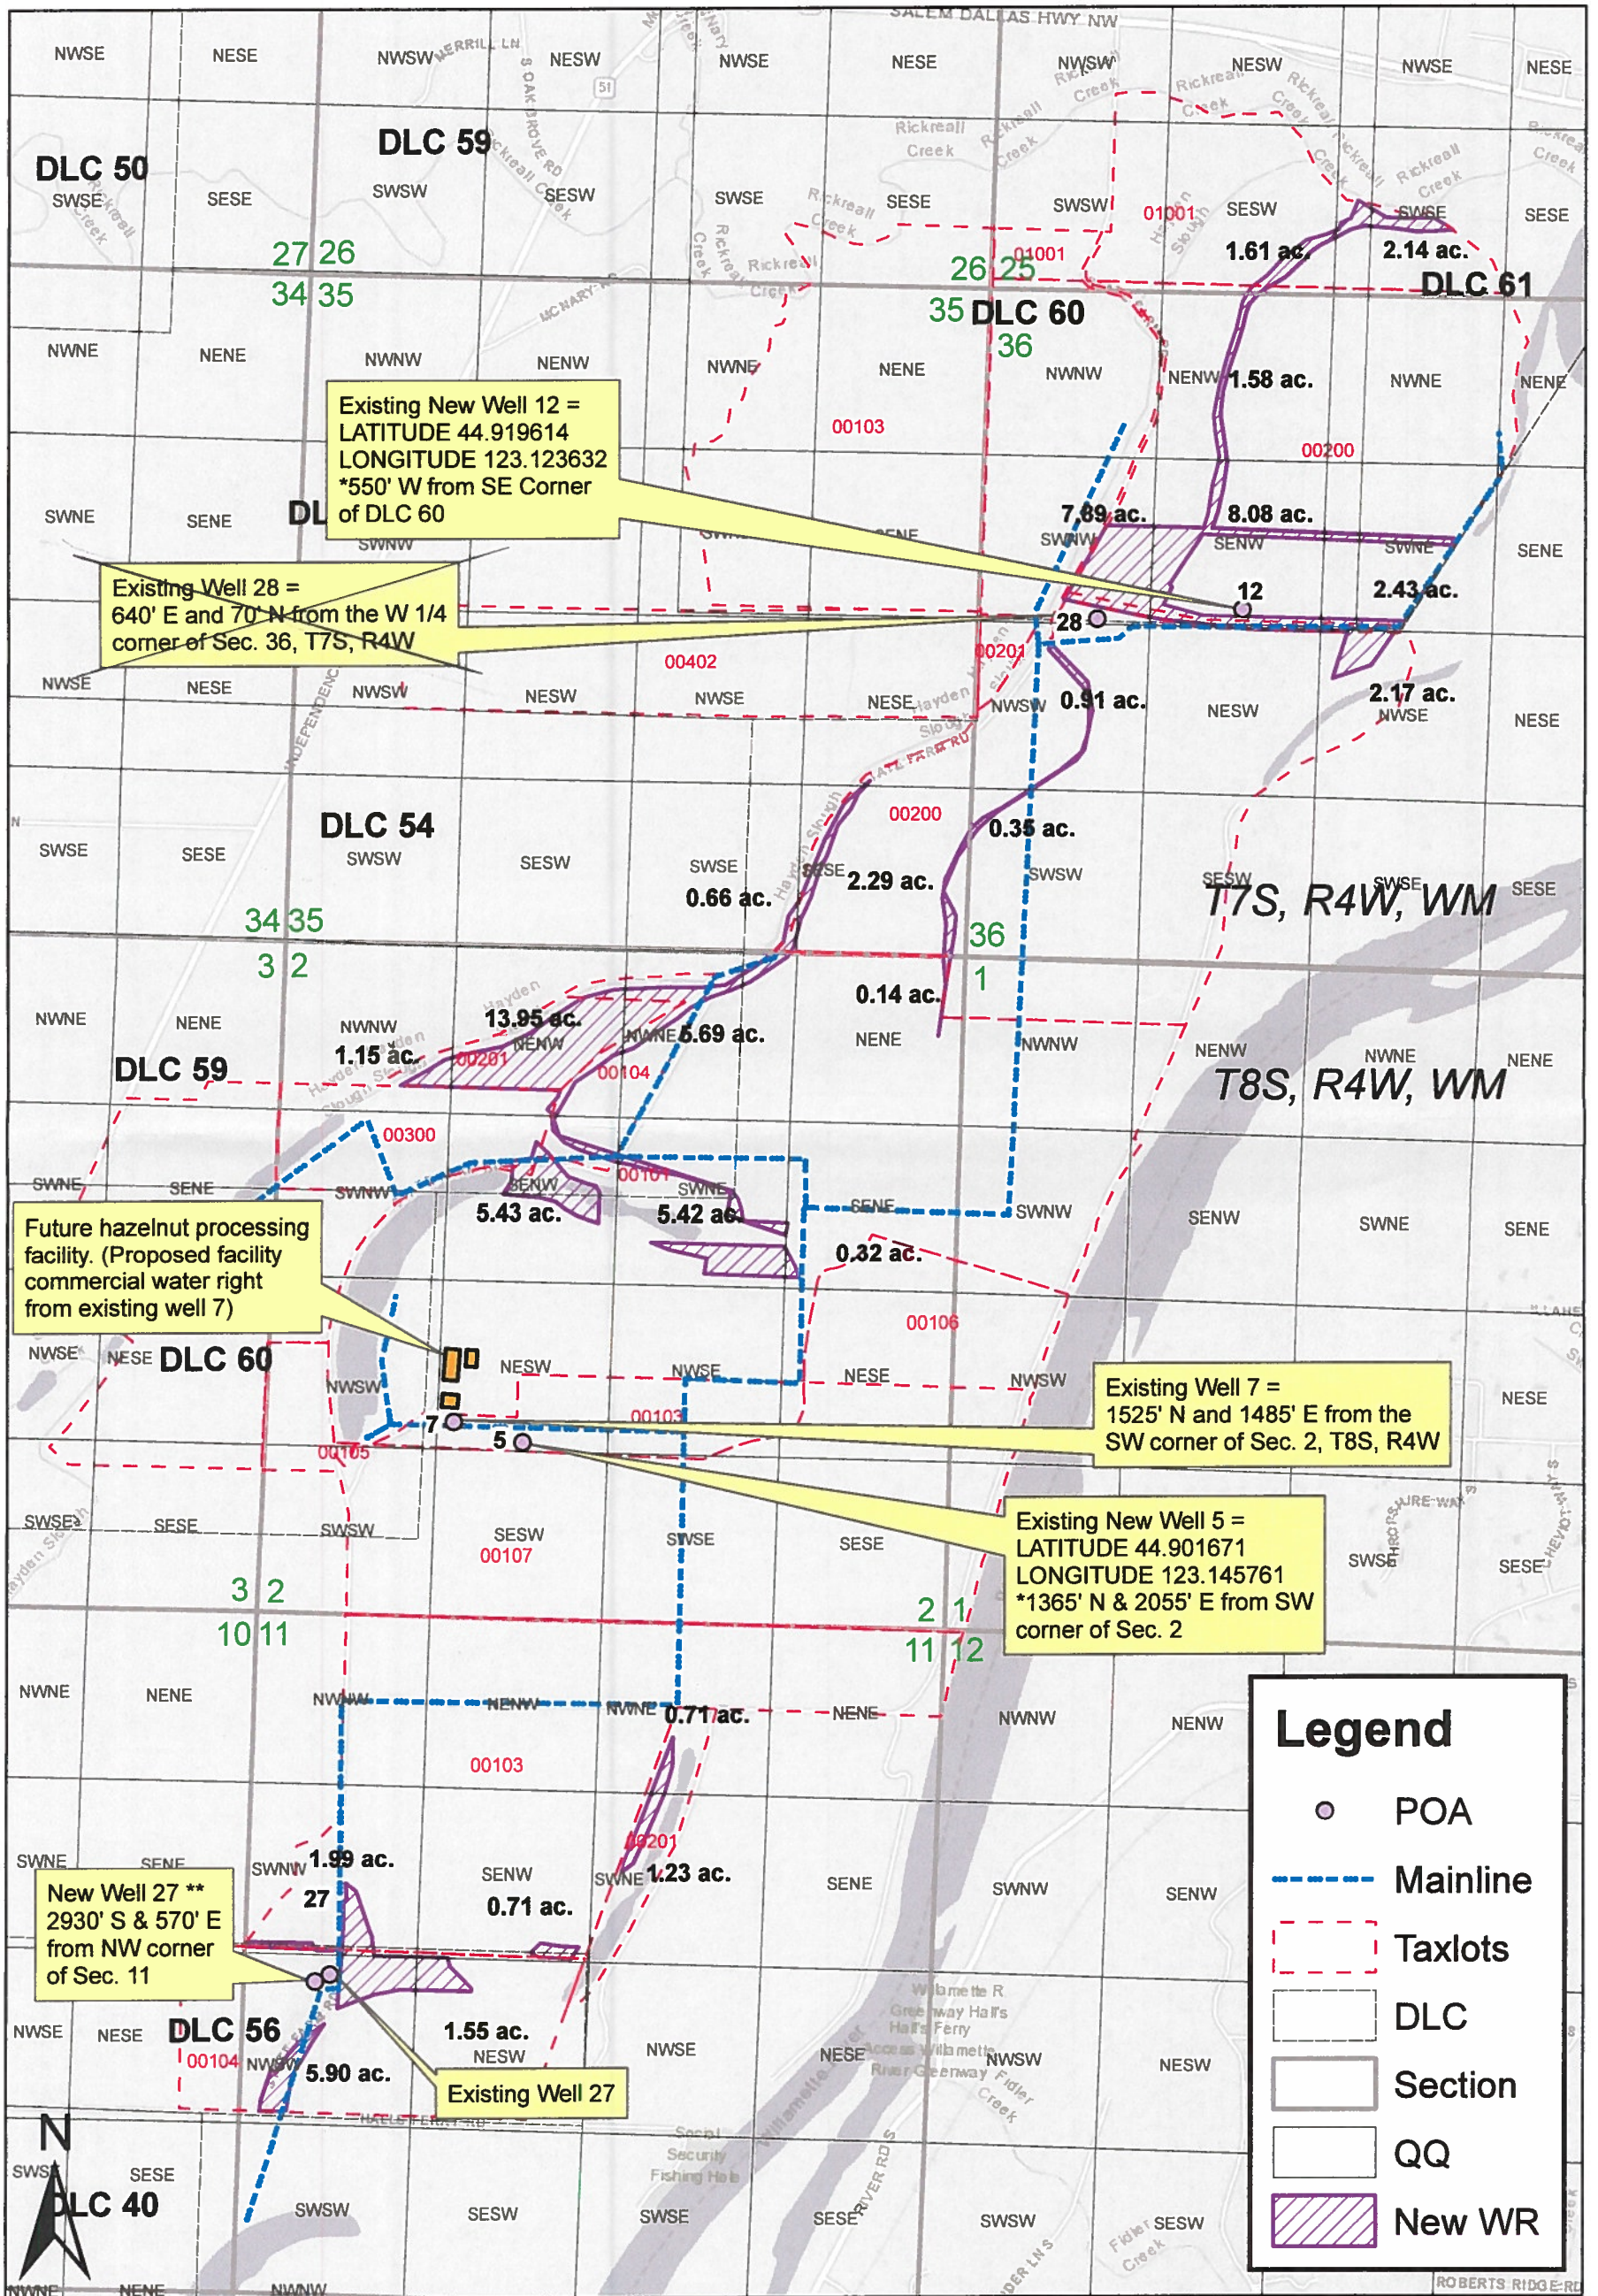

Water Right Application for ACMPC Oregon 2, LLC (dba Halls Ferry Farms)

0 1,320 2,640 5,280 Feet

*Revised 12/26/2018 WEM
 **Revised 5/6/2019 WEM
 **Revised 6/4/2019 WEM

Map prepared by McGill