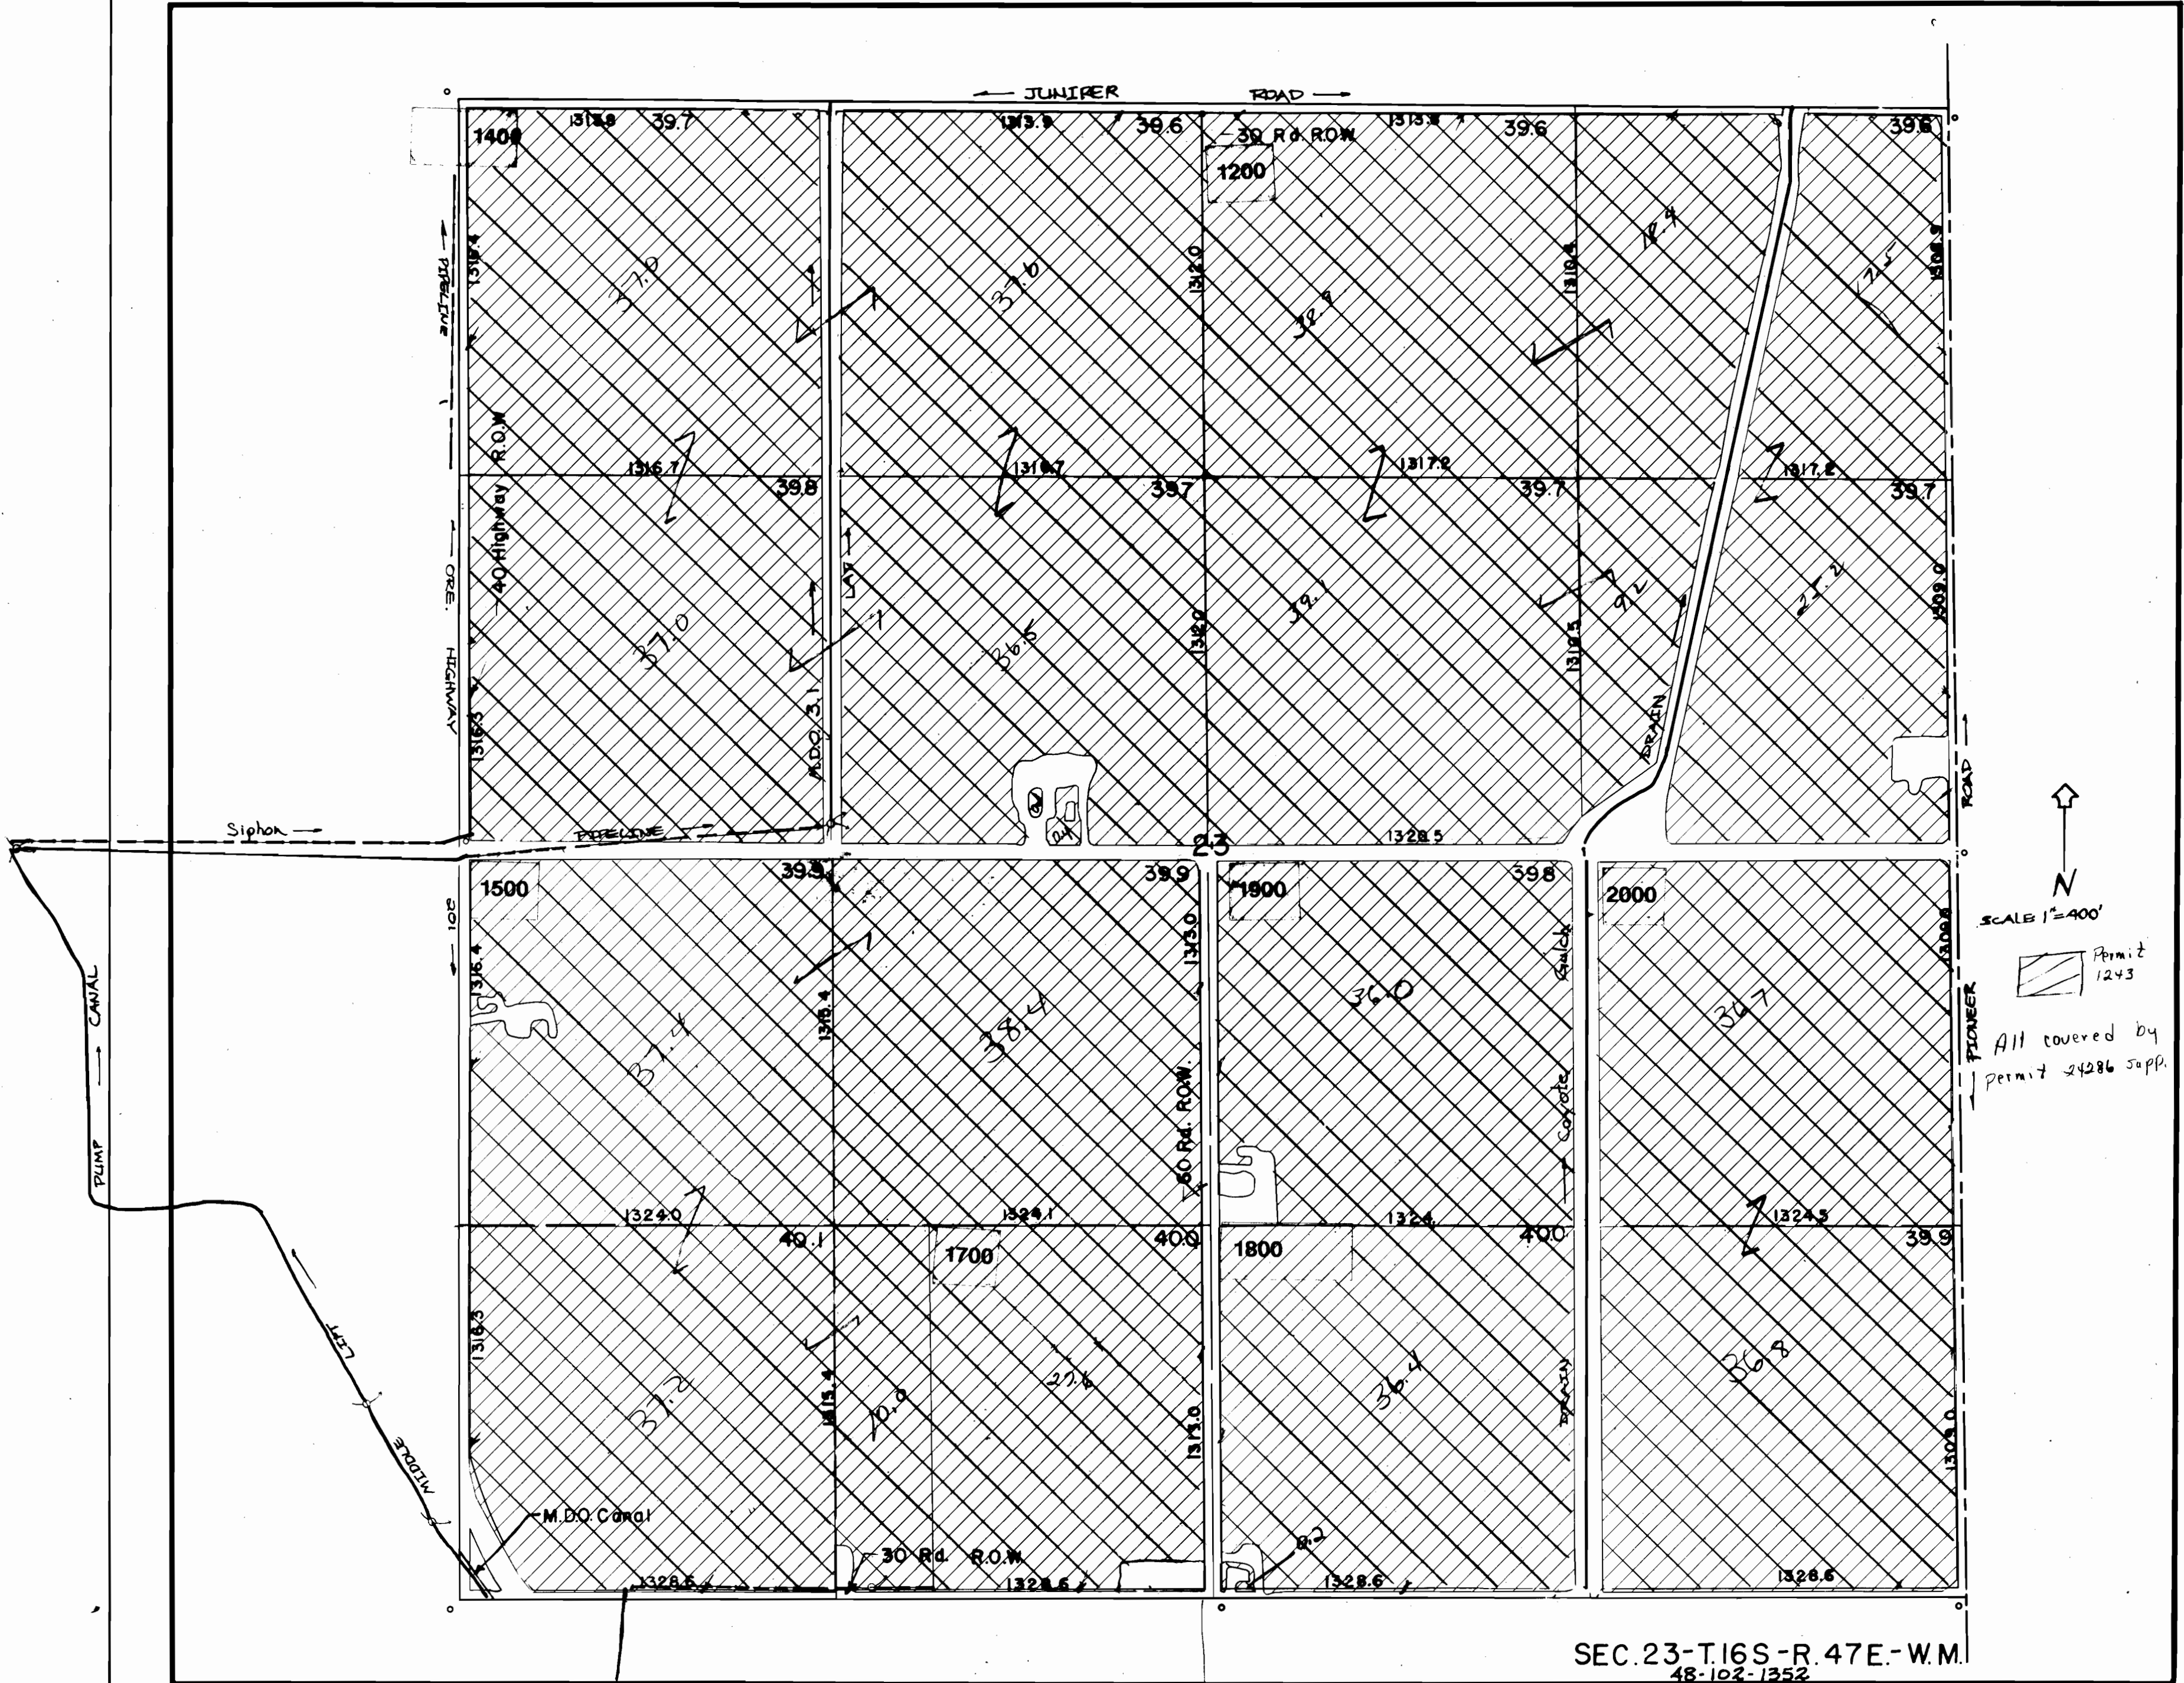

OWYHEE IRRIGATION DISTRICT

SEC. 23-T.16S-R. 47E.-W.M.
 48-102-1352