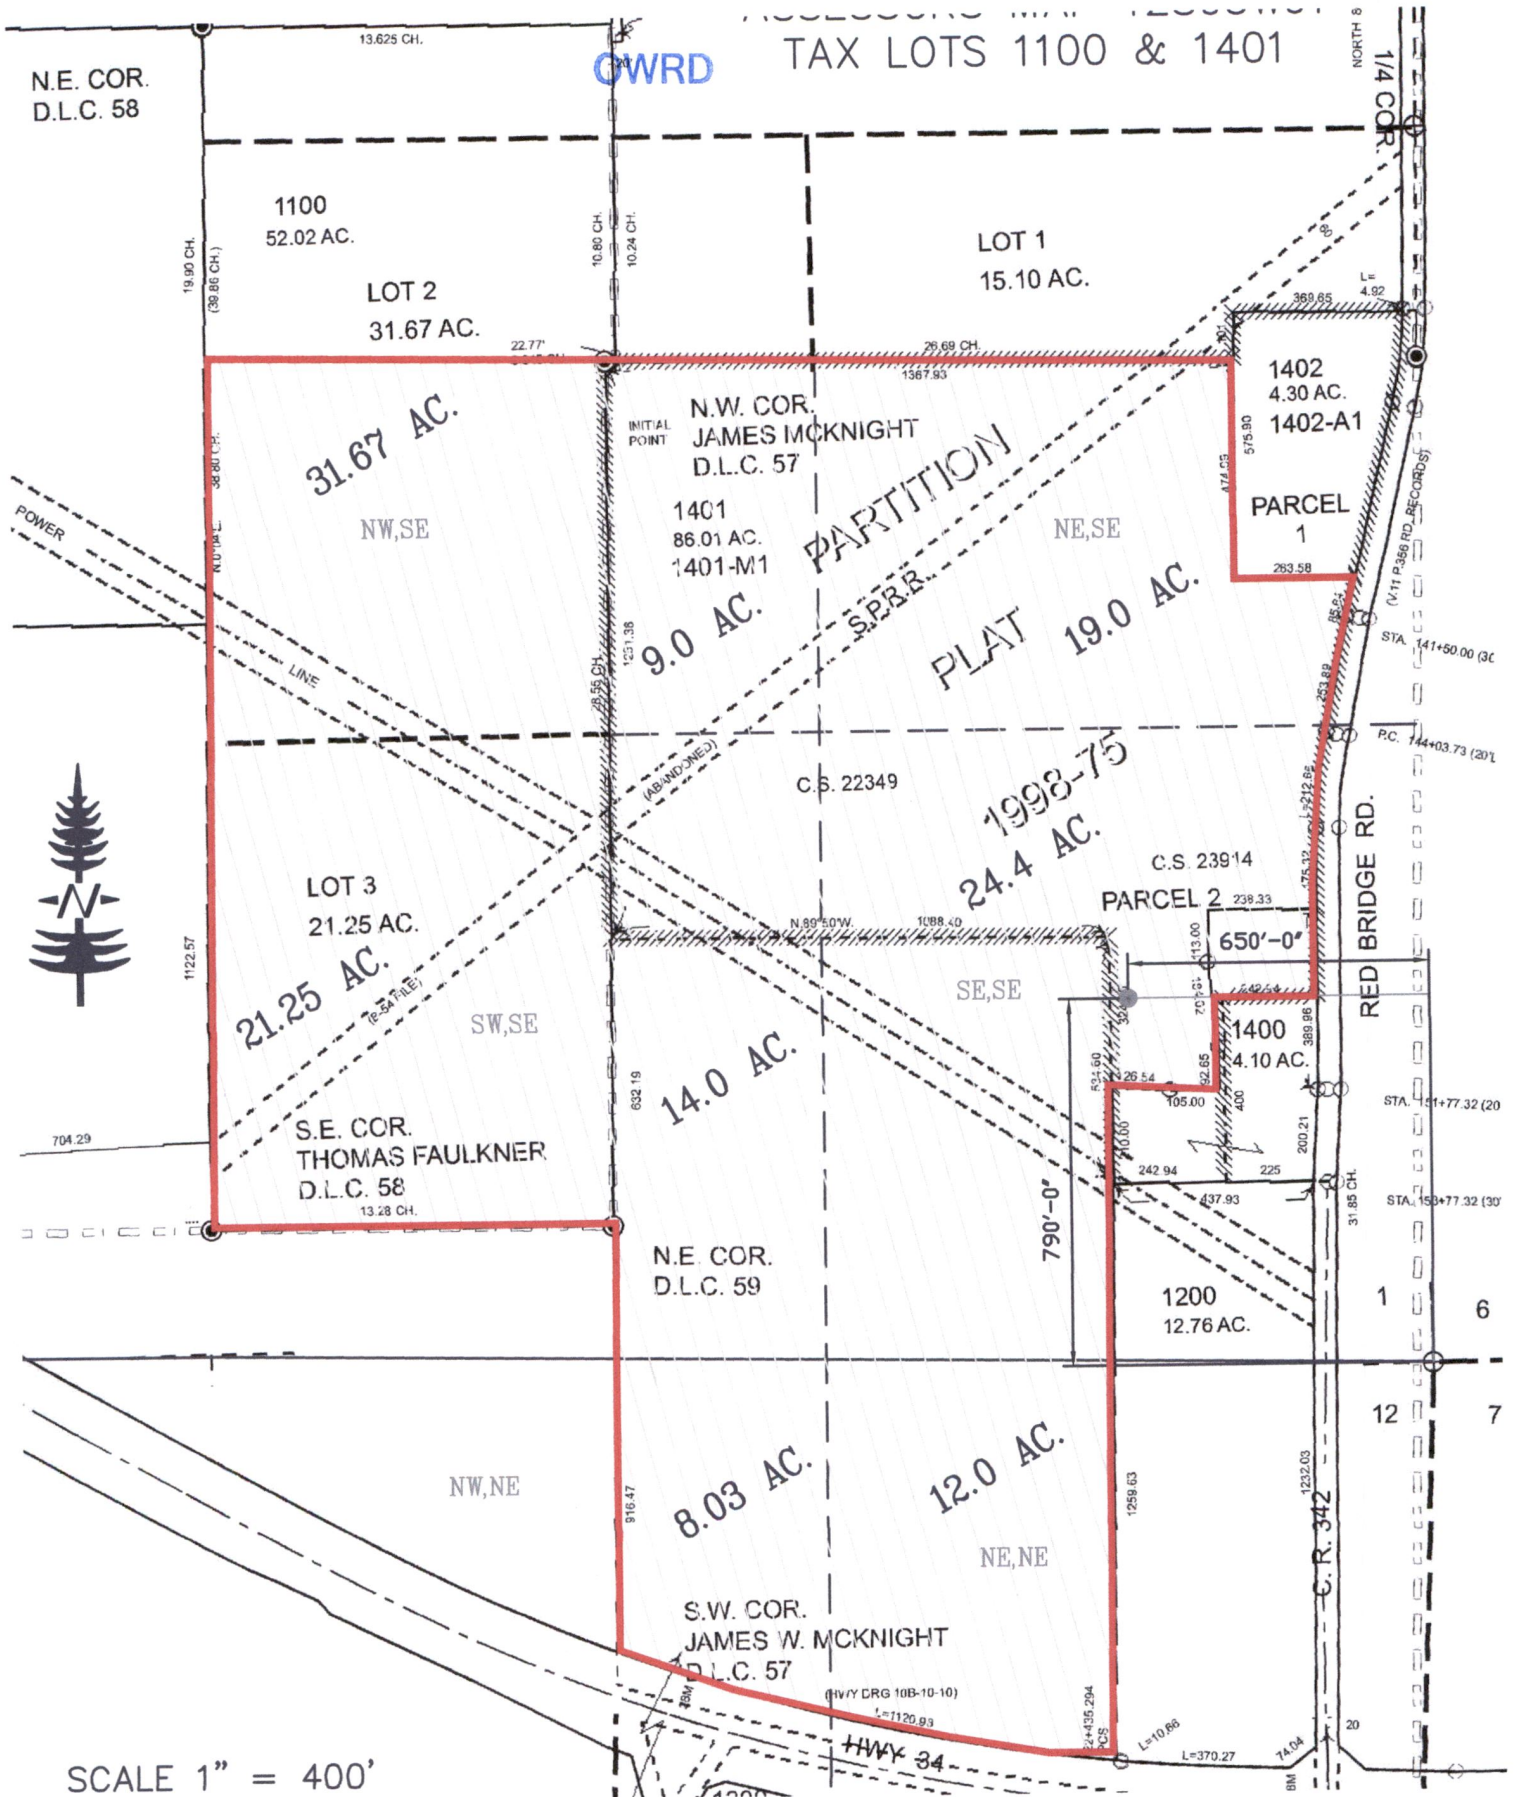

RECEIVED

JUL 27 2018

OWRD

TAX LOTS 1100 & 1401

SCALE 1" = 400'

G-18719