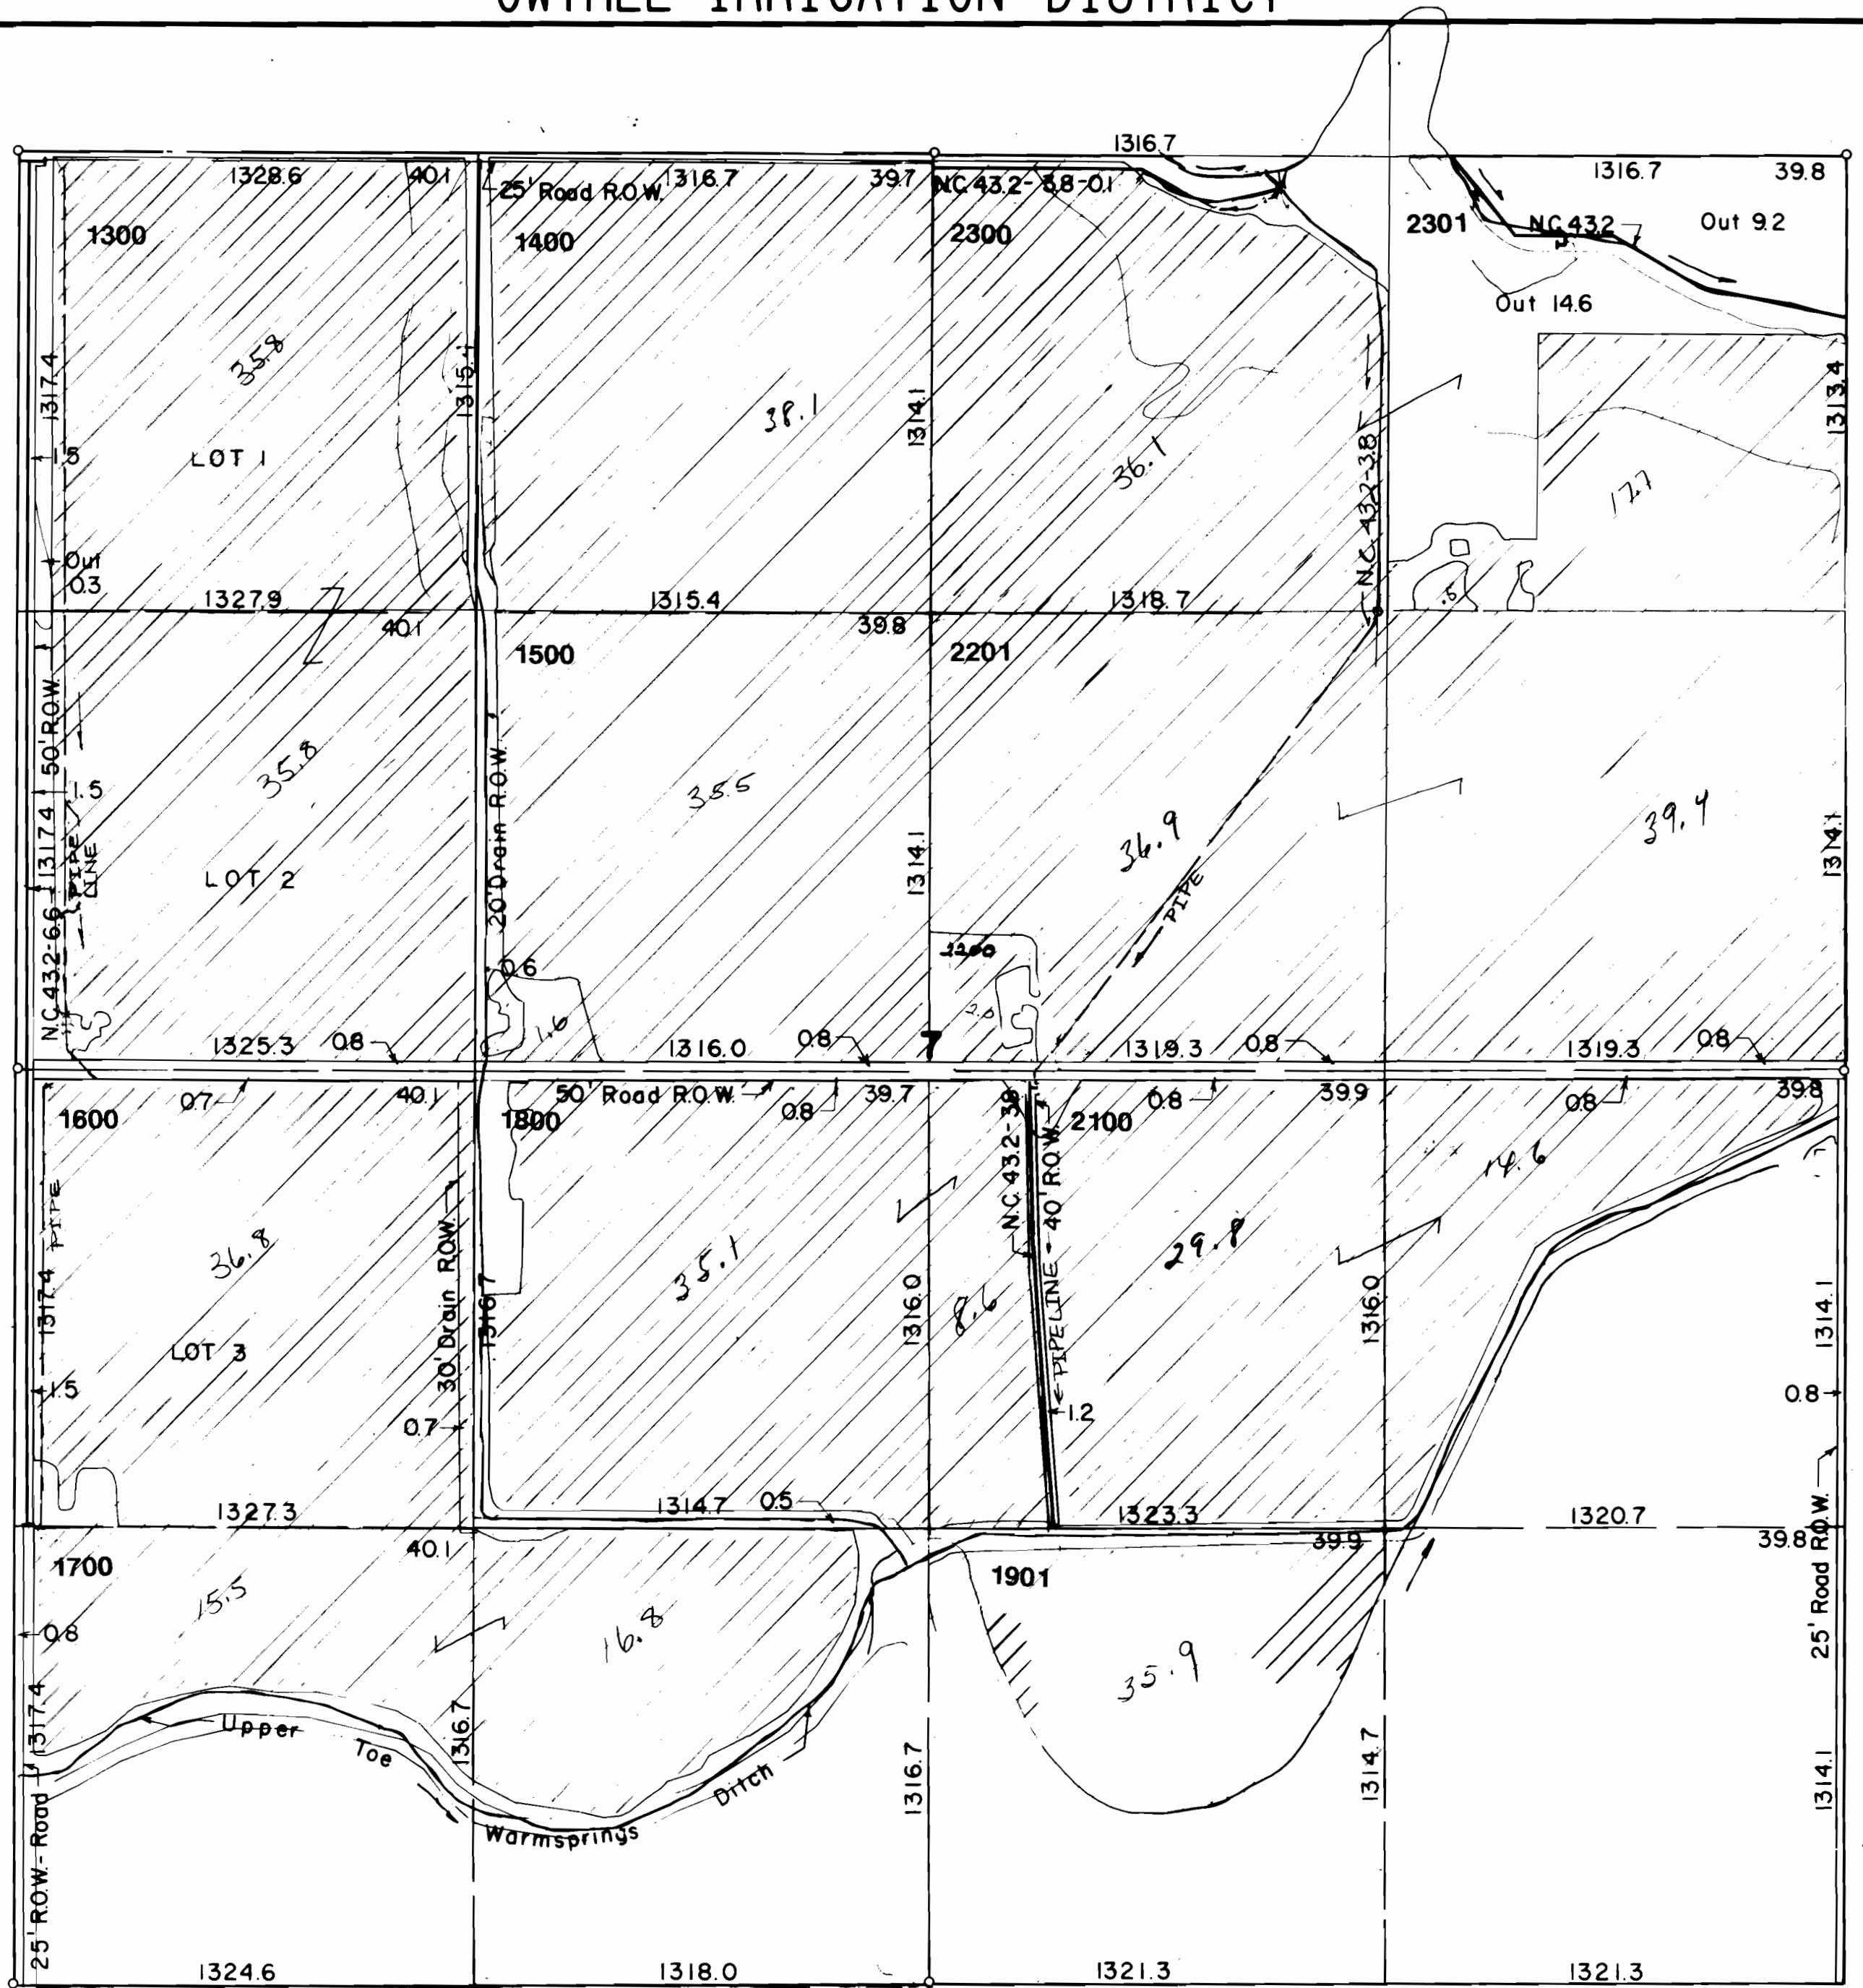

# OWYHEE IRRIGATION DISTRICT

a-w.c.-29.7'S  
**SEC. 7 - T.18S. - R.46E. - W.M.**  
48-102-1419