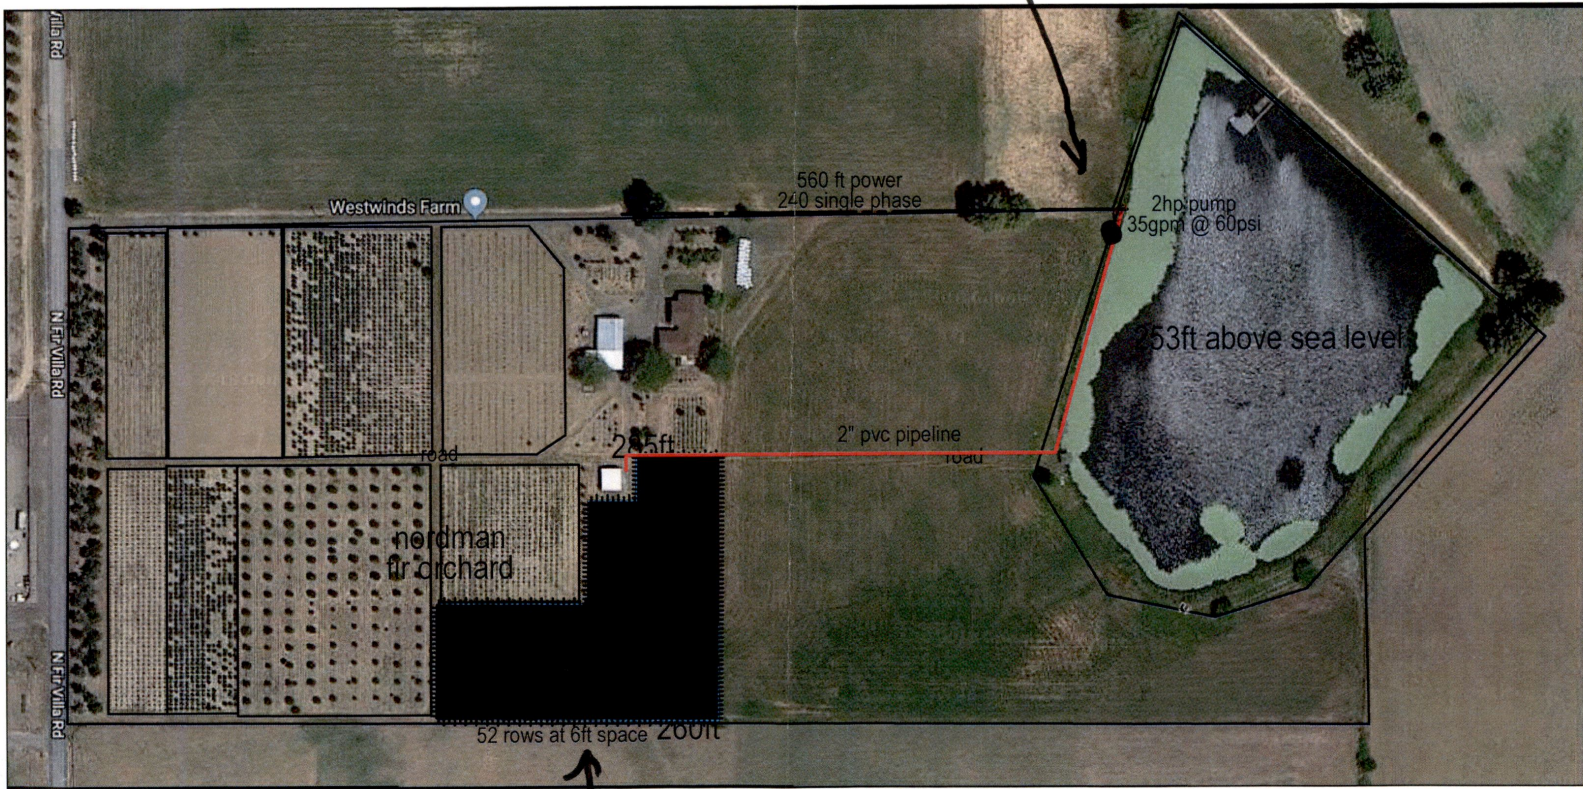

Rat Colney

RECEIVED

JAN 02 2019

OWRD

< - 88689

North ↑

Pump

130 S and 390 W from
NE corner, SWSW sez 23

2 acres SWSW

RECEIVED

JAN 02 2019

OWRD

6-00100

~~505~~ 800-469 3981