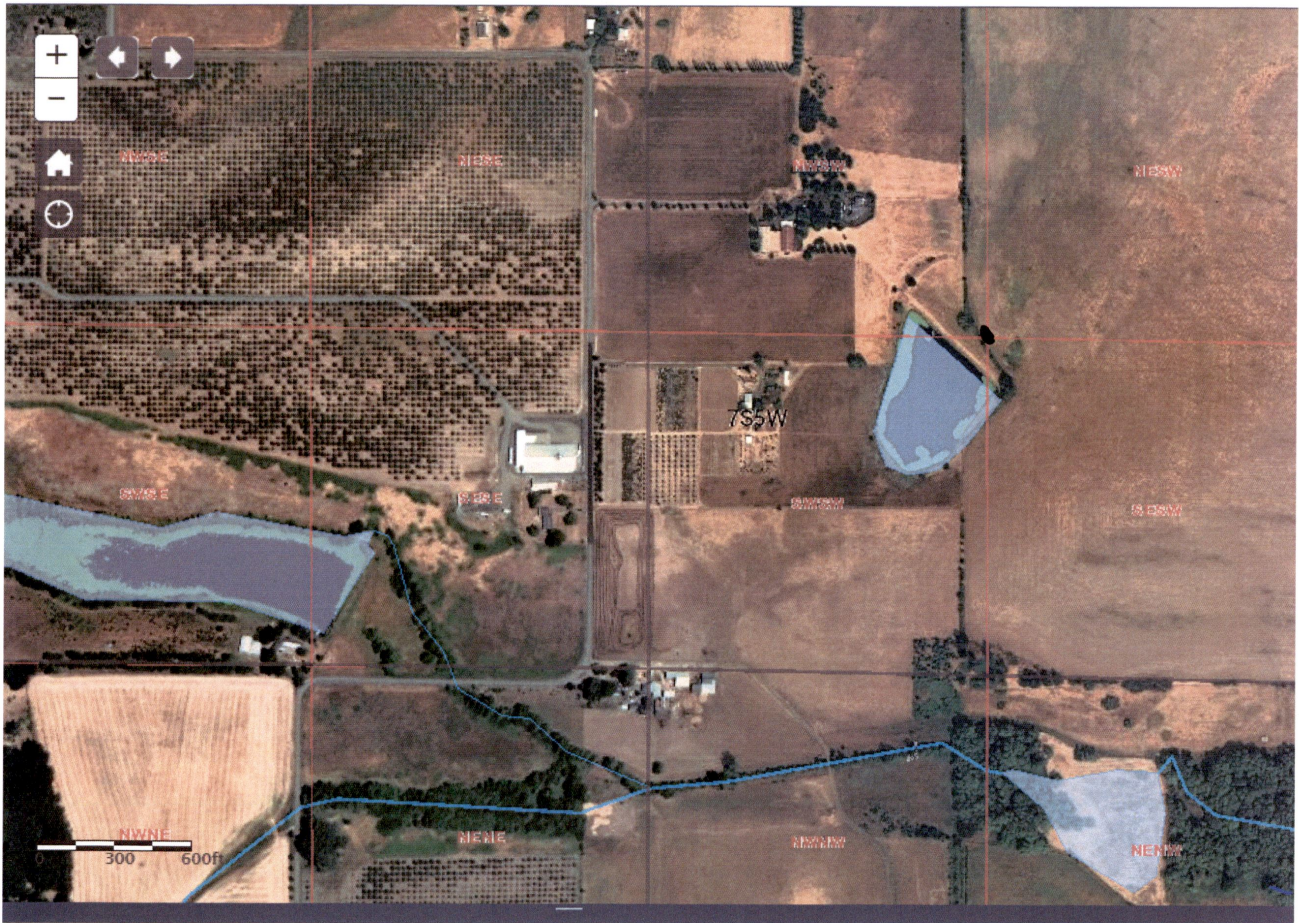

Rat Colney

RECEIVED

JAN 02 2019

OWRD

< - 88689

North ↑

Pump

130 S and 390 W from
NE corner, SWSW sez 23

2 acres SWSW

RECEIVED

JAN 02 2019

OWRD

6-00100

~~505~~ 800-469 3981