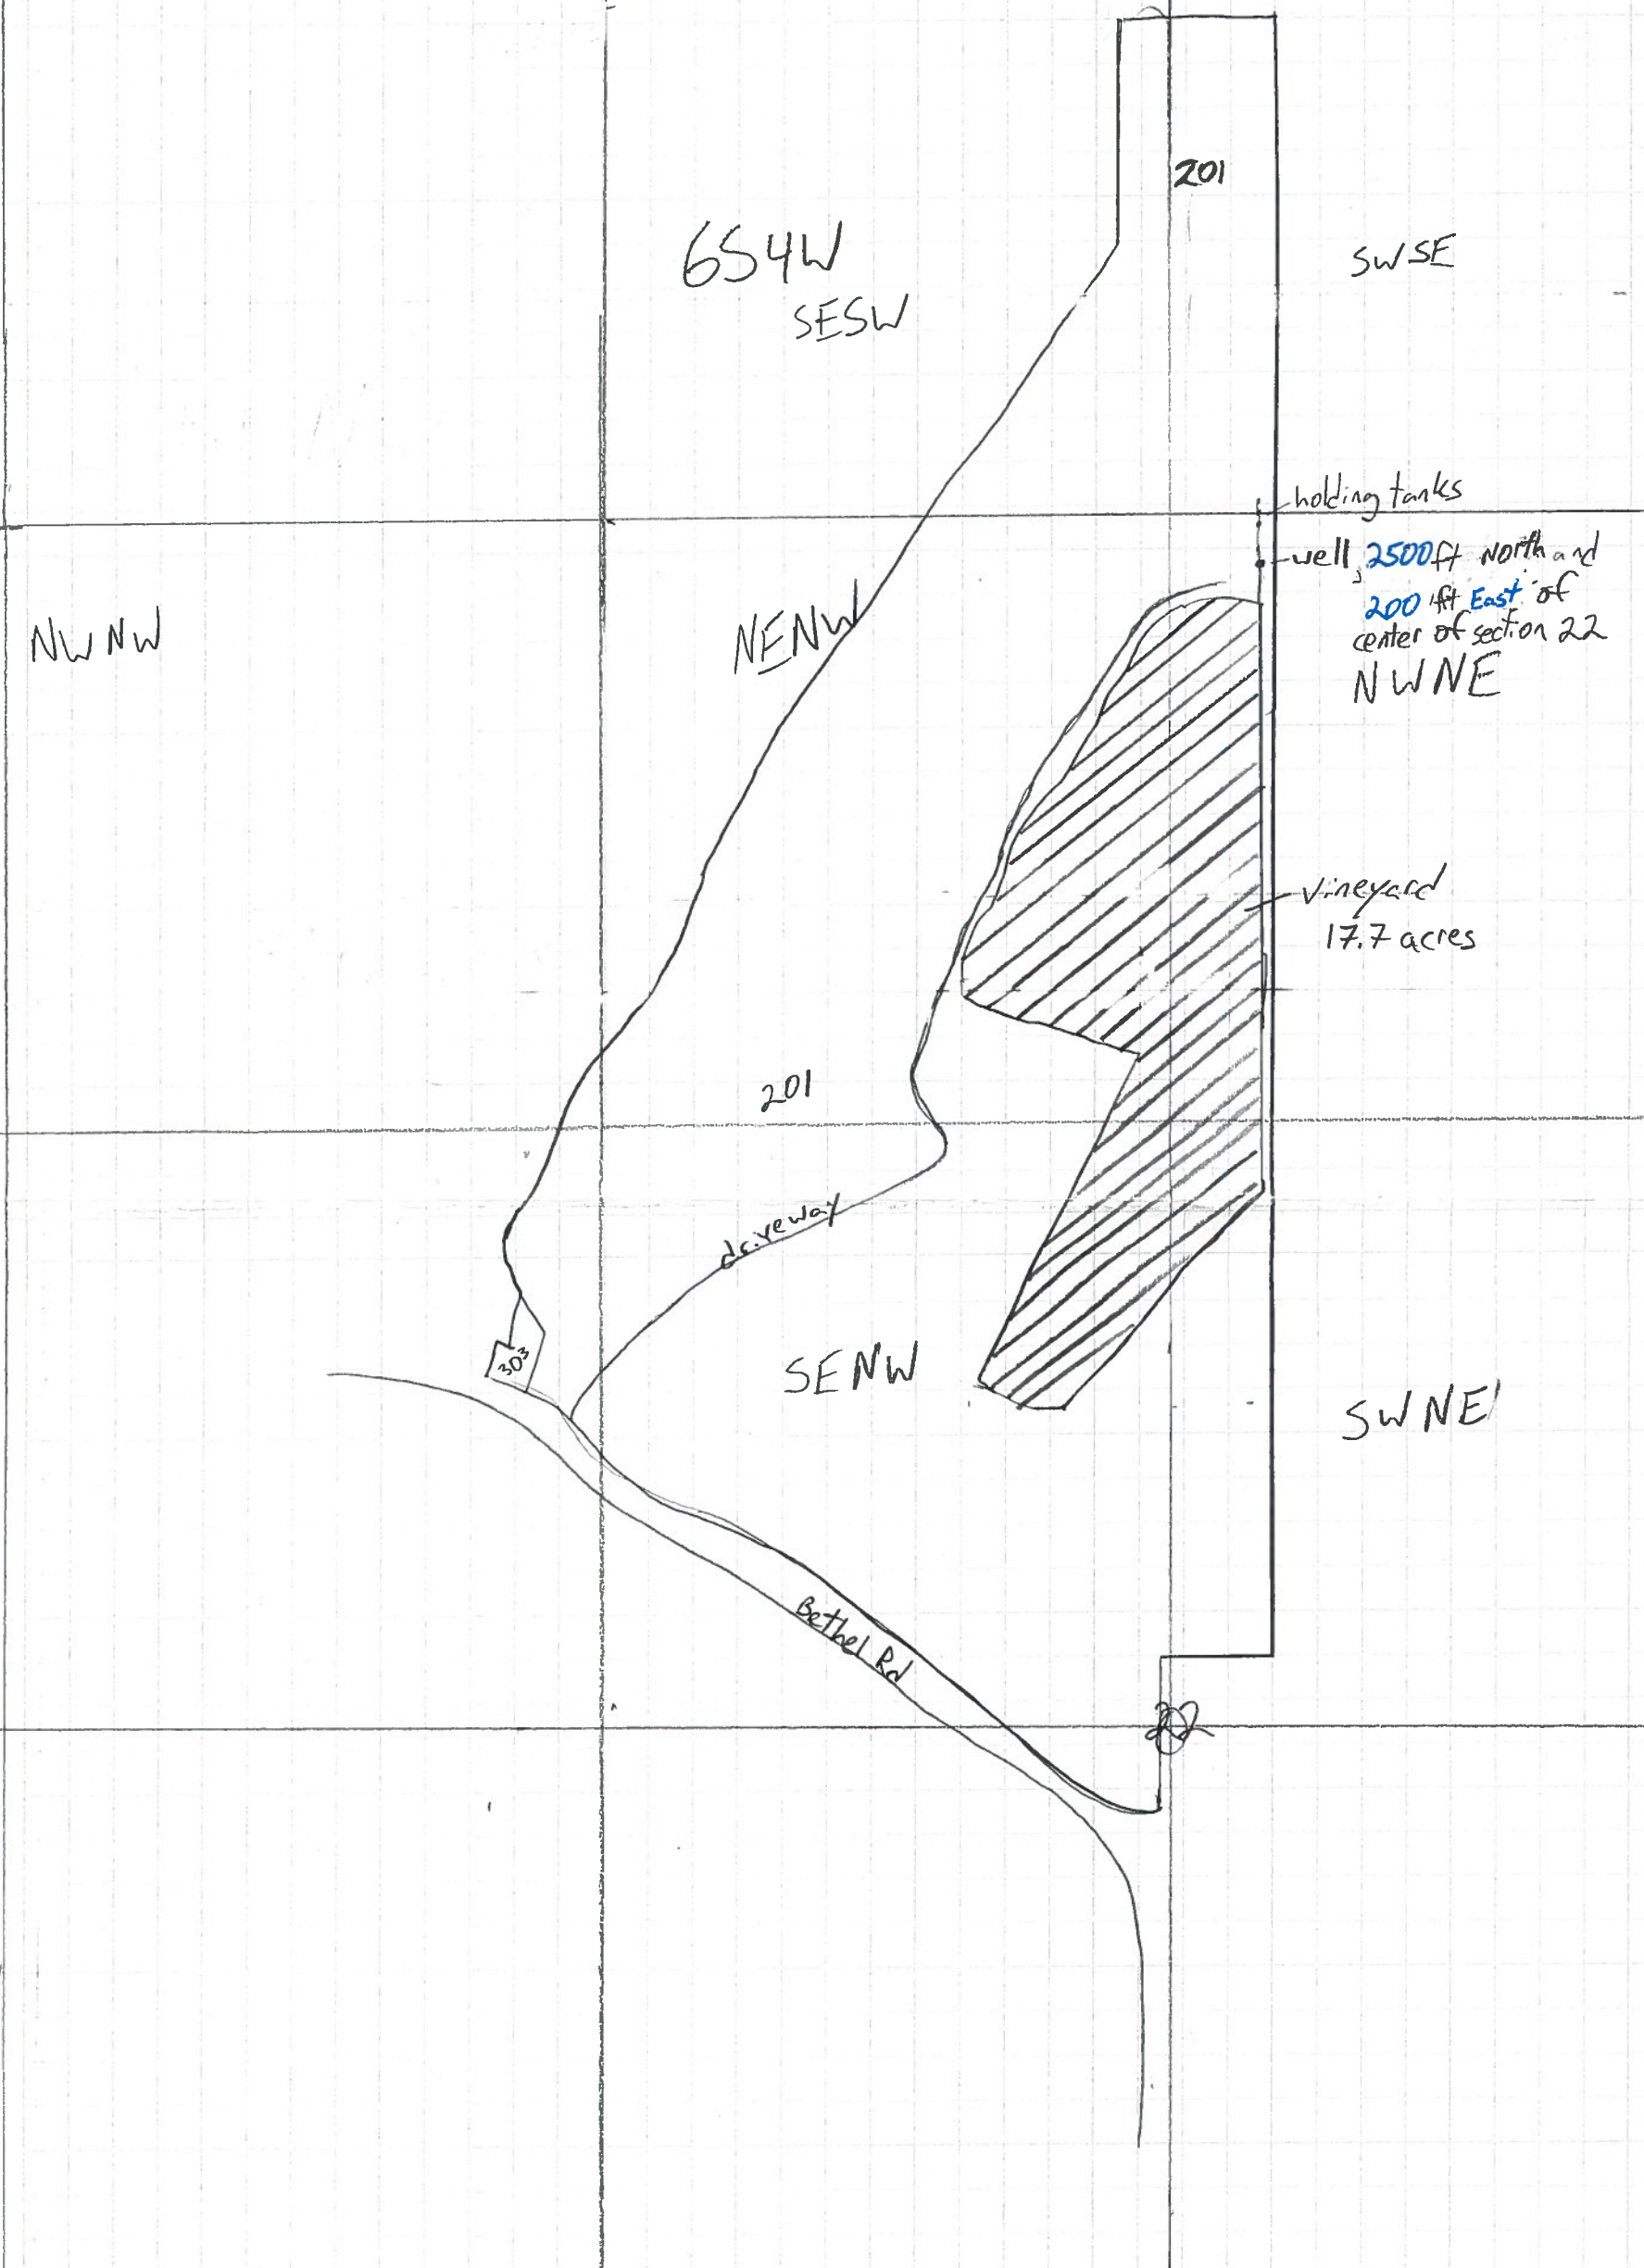

T6S, R4W, Section 22

1" = 400'

RECEIVED
MAY 15 2019
OWRD

	acres	q/q	section	township	range	W.M.
	6.2	NWNE	22	6S	4W	W.M.
	6.3	NENW	22	6S	4W	W.M.
	3.5	SENE	22	6S	4W	W.M.
	1.7	SWNE	22	6S	4W	W.M.
Total Acres	17.7					

Pearlstad Vineyard
6675 Bethel Rd
Rickreall, OR

G-18808