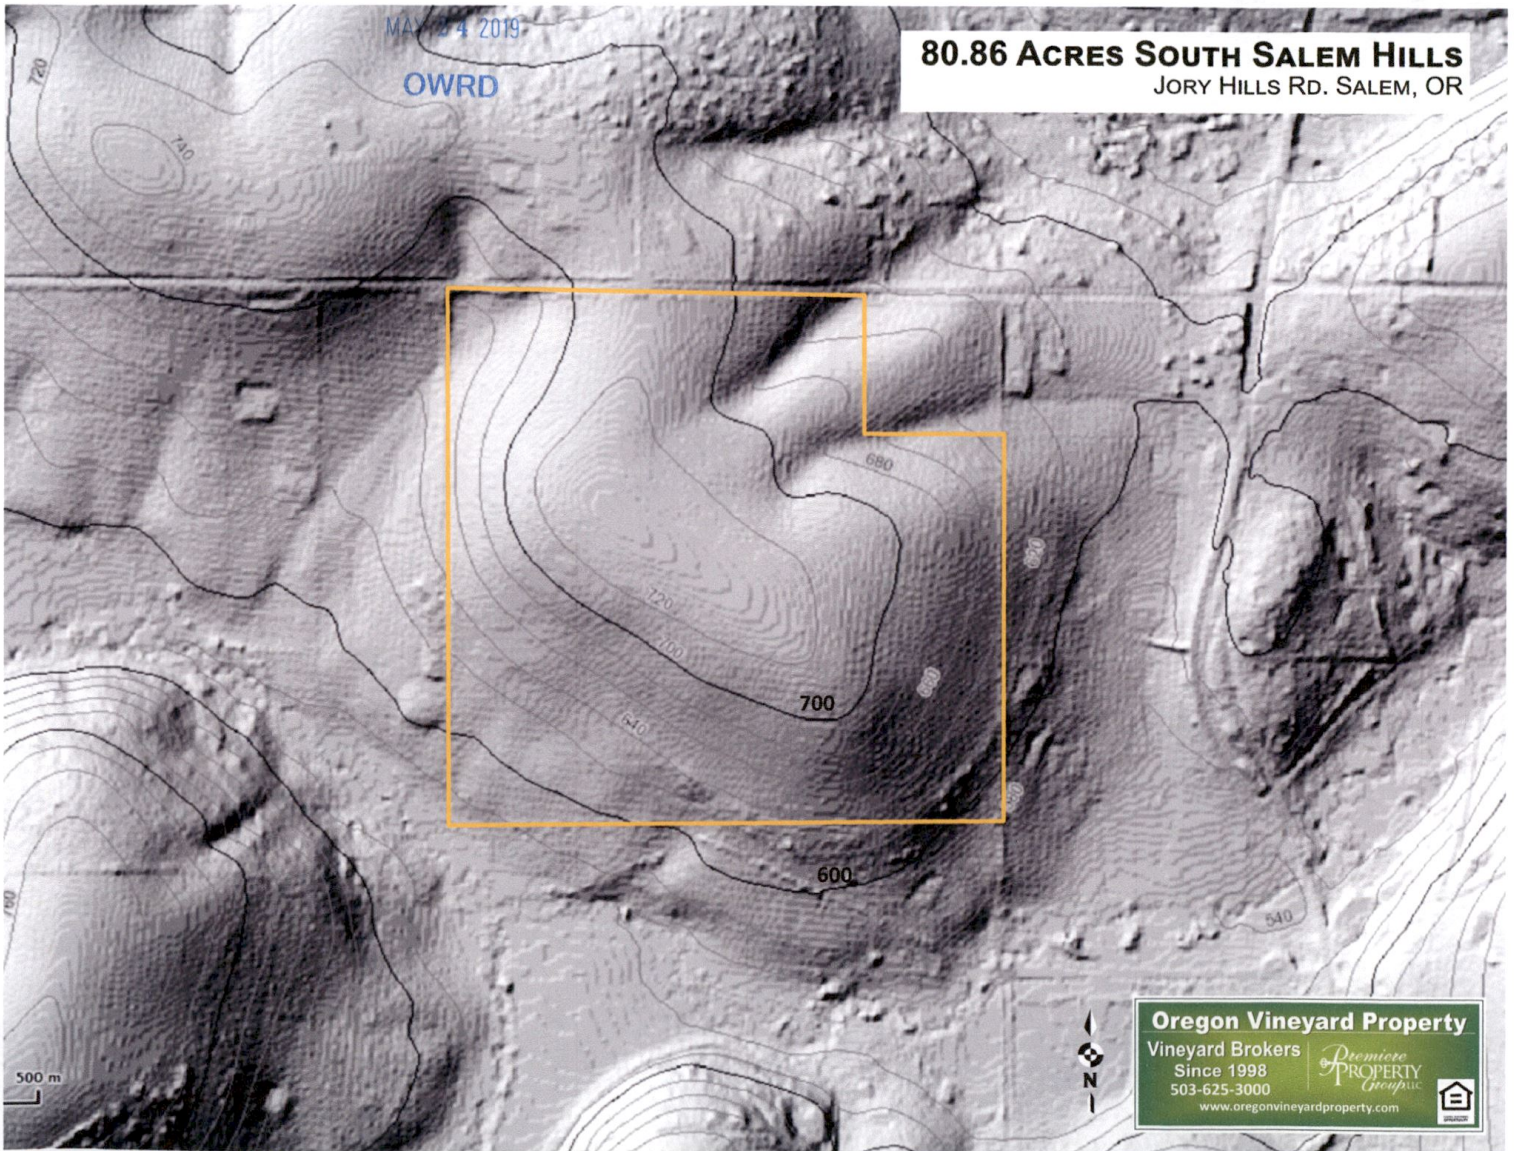

RECEIVED

MAY 24 2019

OWRD

80.86 ACRES SOUTH SALEM HILLS
JORY HILLS RD. SALEM, OR

Oregon Vineyard Property
Vineyard Brokers
Since 1998
503-625-3000
www.oregonvineyardproperty.com

Premiere
PROPERTY
Group, Inc.

SEE MAP 083W29A

SEE MAP 083W28B

THIS MAP FURNISHED AS A CONVENIENCE
 BY FIRST AMERICAN TITLE COMPANY
 This print is made solely for the purpose of assisting
 in locating said premises and the company assumes
 no liability for variations, if any, in dimension
 and location ascertained by actual survey.