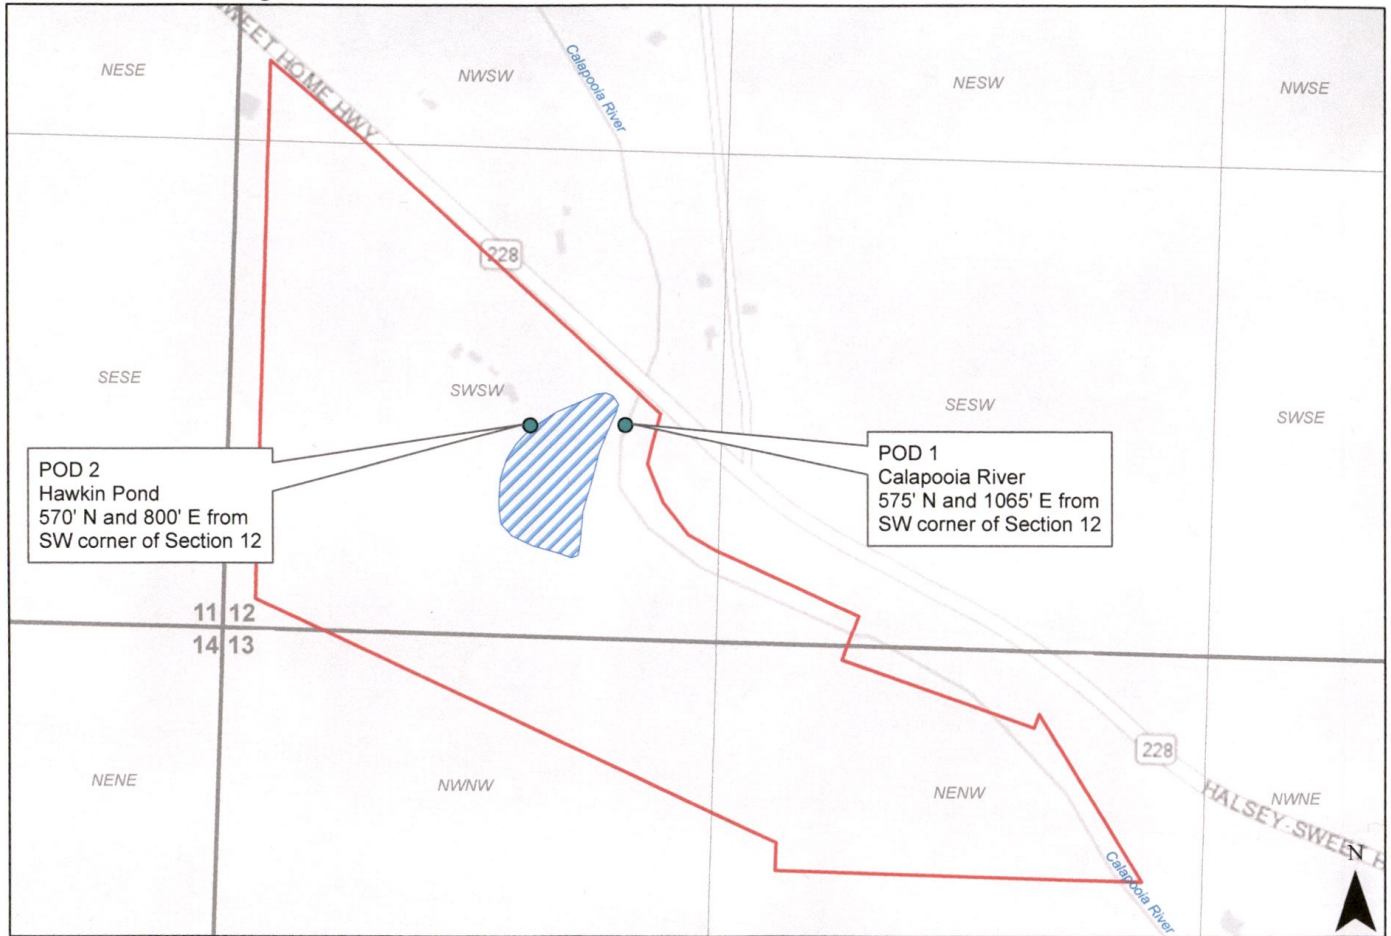

Edminster, Craig - Alternate Reservoir

14S, 02W

Legend

 Reservoir  Taxlot 500

RECEIVED

SEP 03 2019

OWRD

WILL MCGILL SURVEYING, LLC