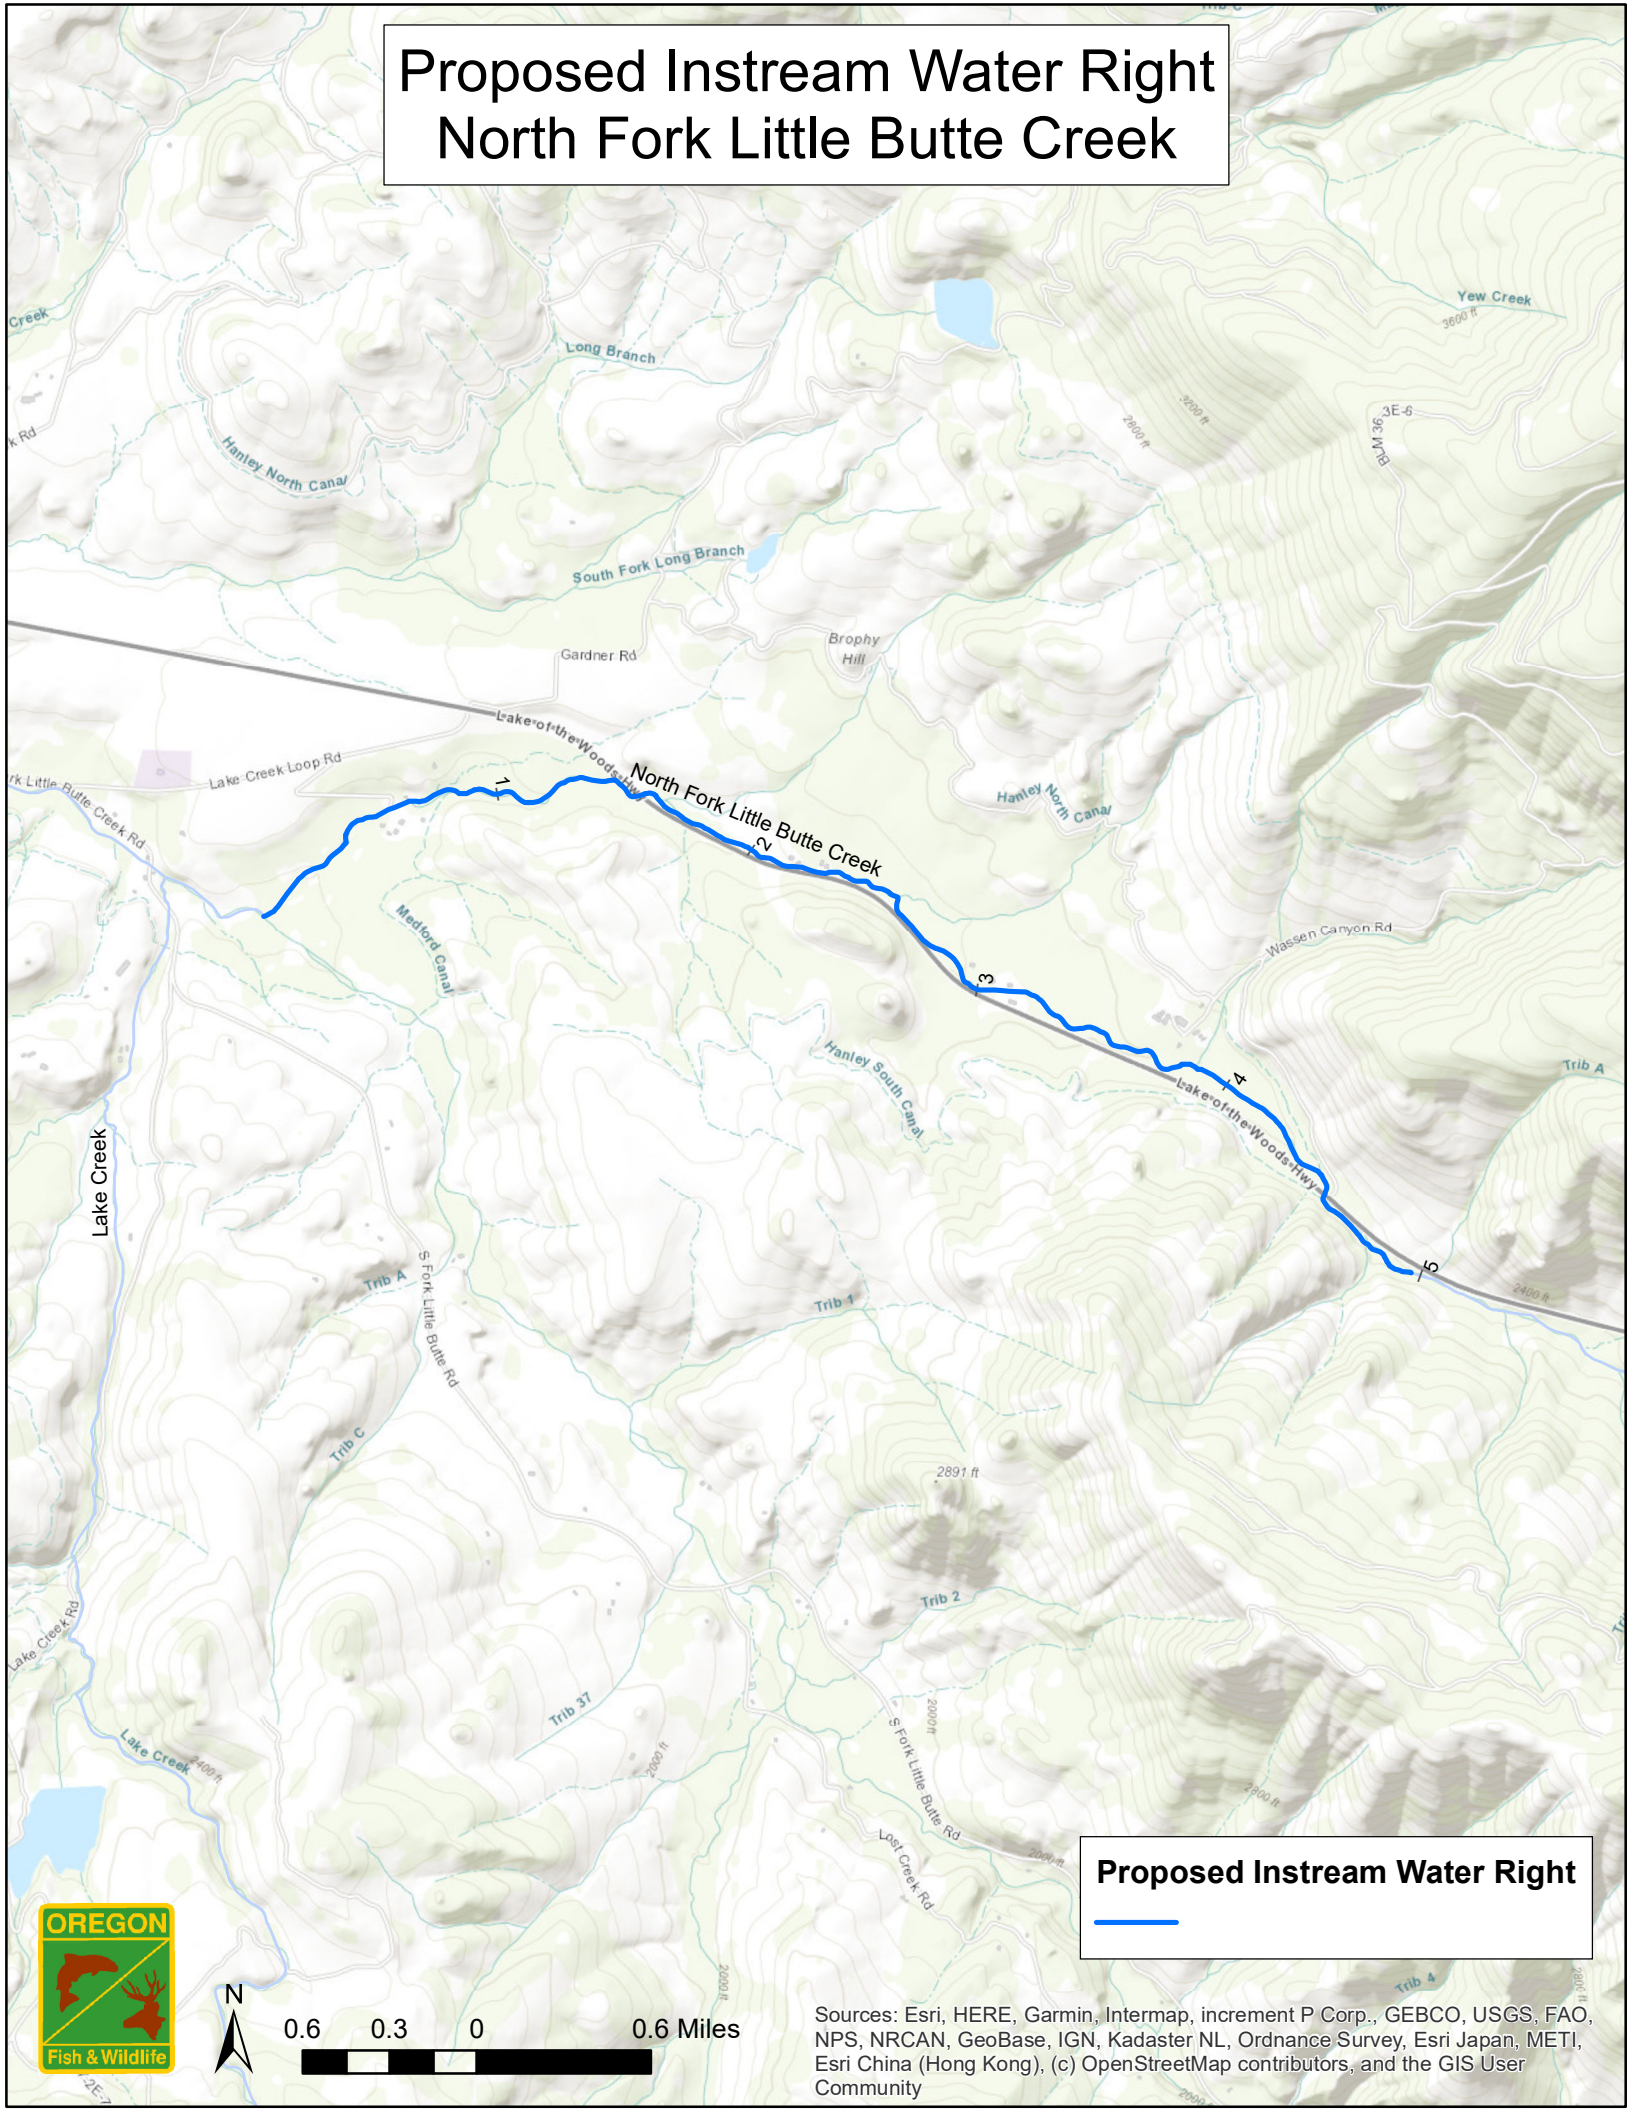

# Proposed Instream Water Right North Fork Little Butte Creek

**Proposed Instream Water Right**  
—

Sources: Esri, HERE, Garmin, Intermap, increment P Corp., GEBCO, USGS, FAO, NPS, NRCAN, GeoBase, IGN, Kadaster NL, Ordnance Survey, Esri Japan, METI, Esri China (Hong Kong), (c) OpenStreetMap contributors, and the GIS User Community