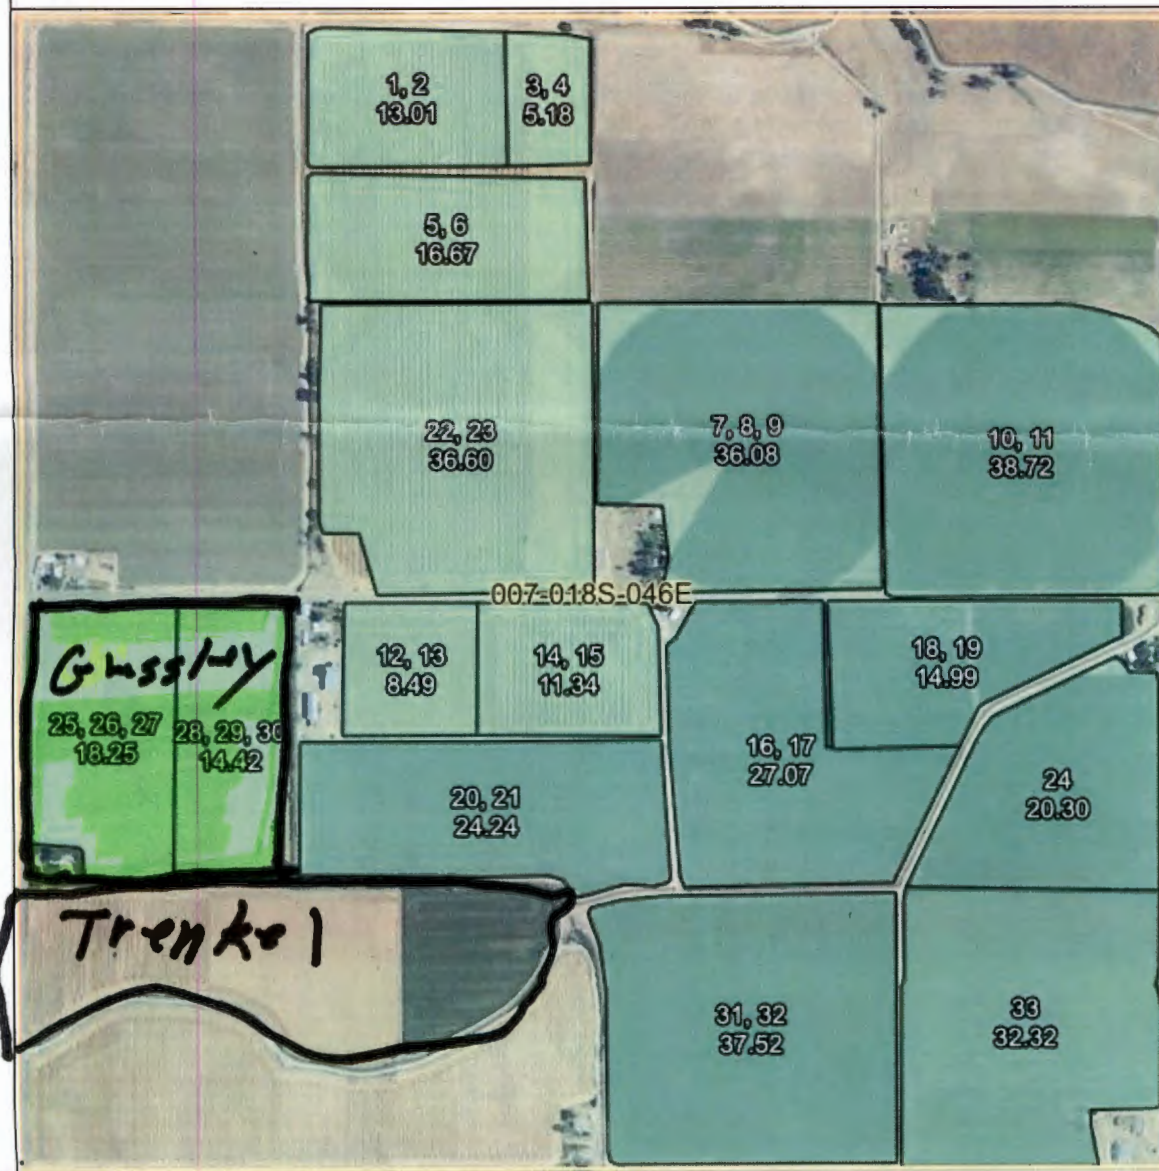

Map Based Acreage Report

10/27/2020

Page 3 of 30

Gressley Farms LLC - Policy #: 763139

Map Page# 1	Layout: PLSS
007-018S-046E	355.2 Cropland Acres

County(s)	OR-Malheur
Unit Numbers	none

RECEIVED
 JAN 25 2021
 OWRD