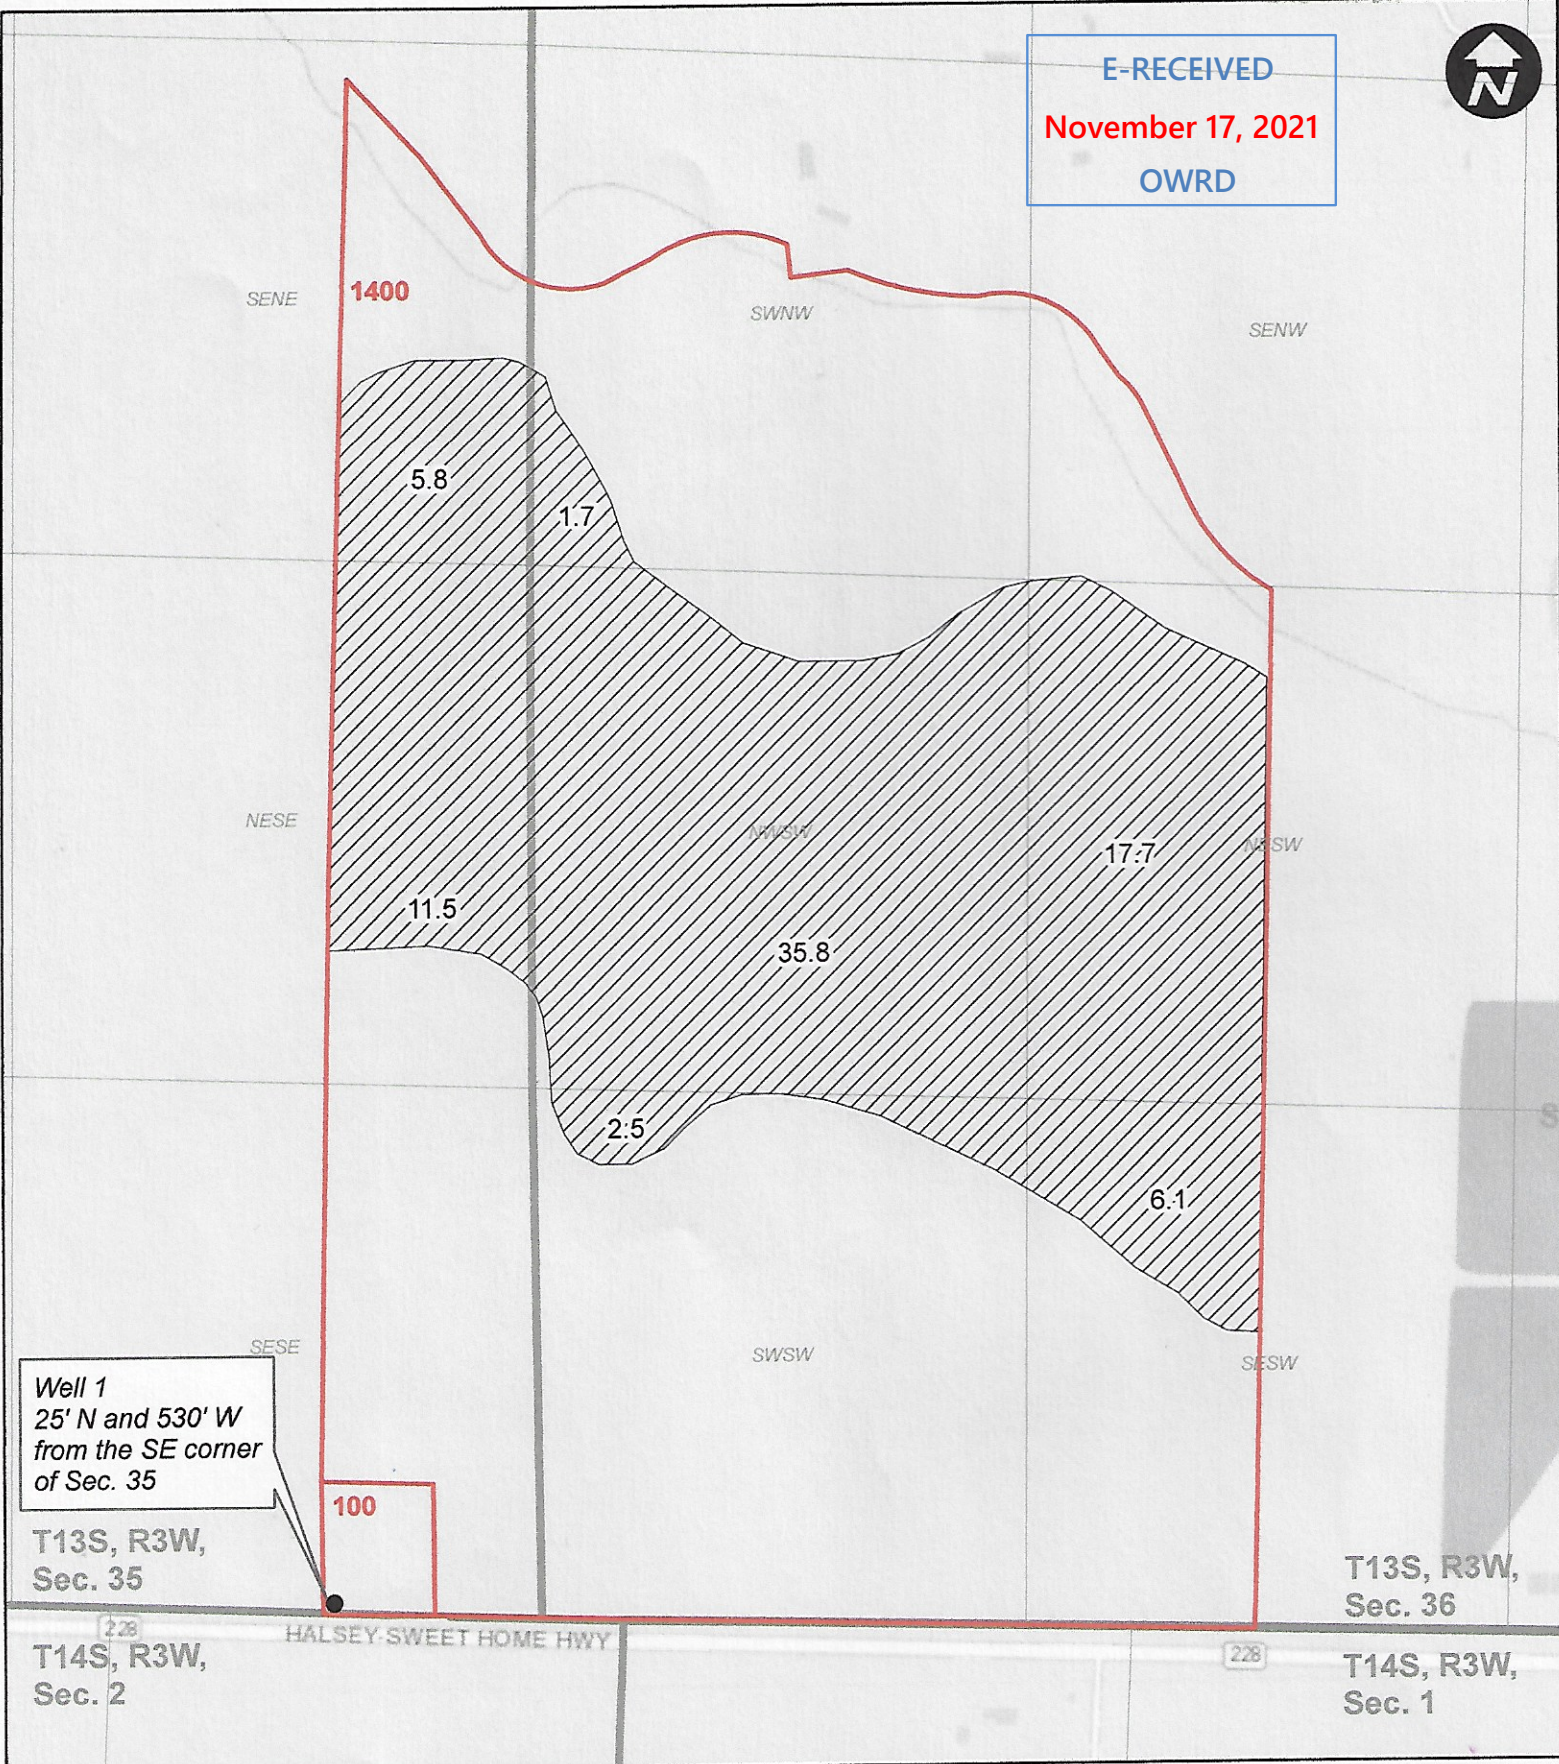

Groundwater Application - L3 Farms, Inc.

REVISED 11/16/2021

E-RECEIVED
November 17, 2021
OWRD

Legend

- Proposed POU (81.1 ac.)
- Taxlots