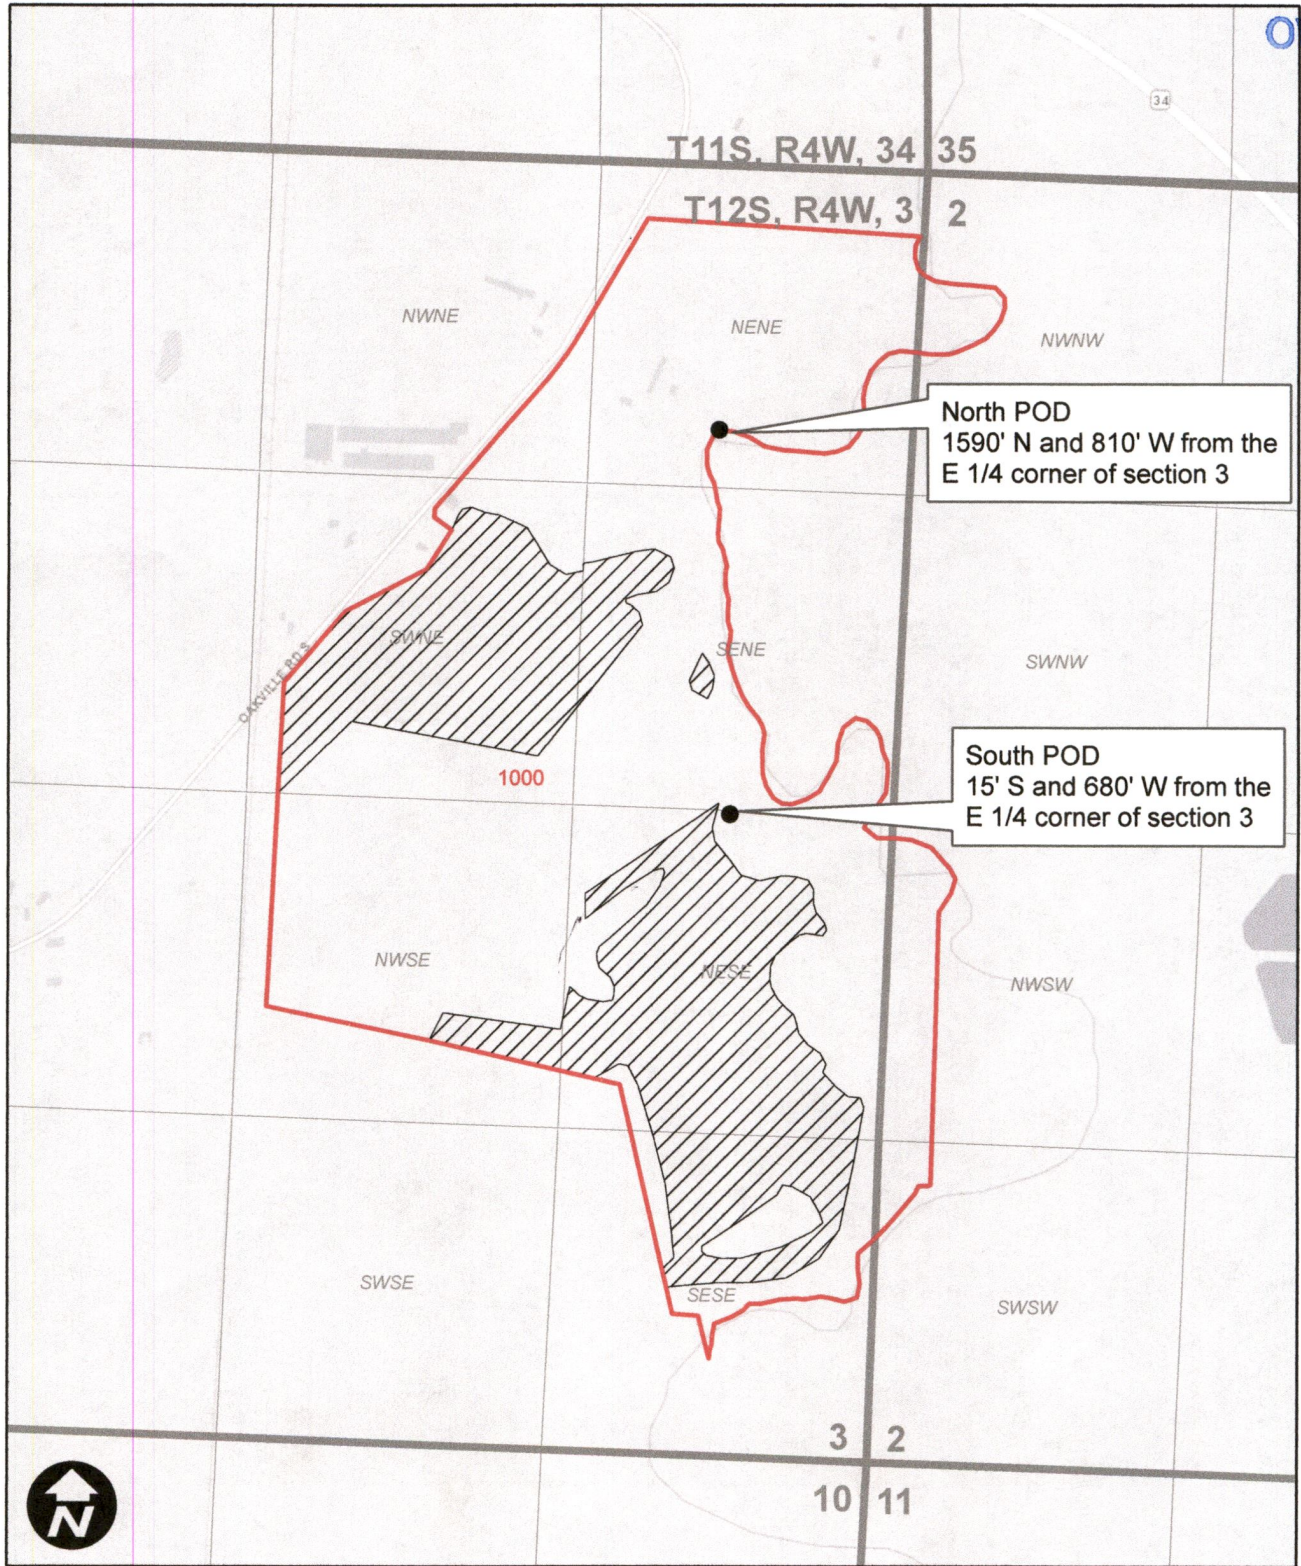

Application for Limited Water Use License Stellmacher

RECEIVED

FEB 10 2021

OWRD

Legend

-  Proposed POU - 56.2 acres
-  Tax Lot 1000

0 400 800 1,600 Feet

LL-1860