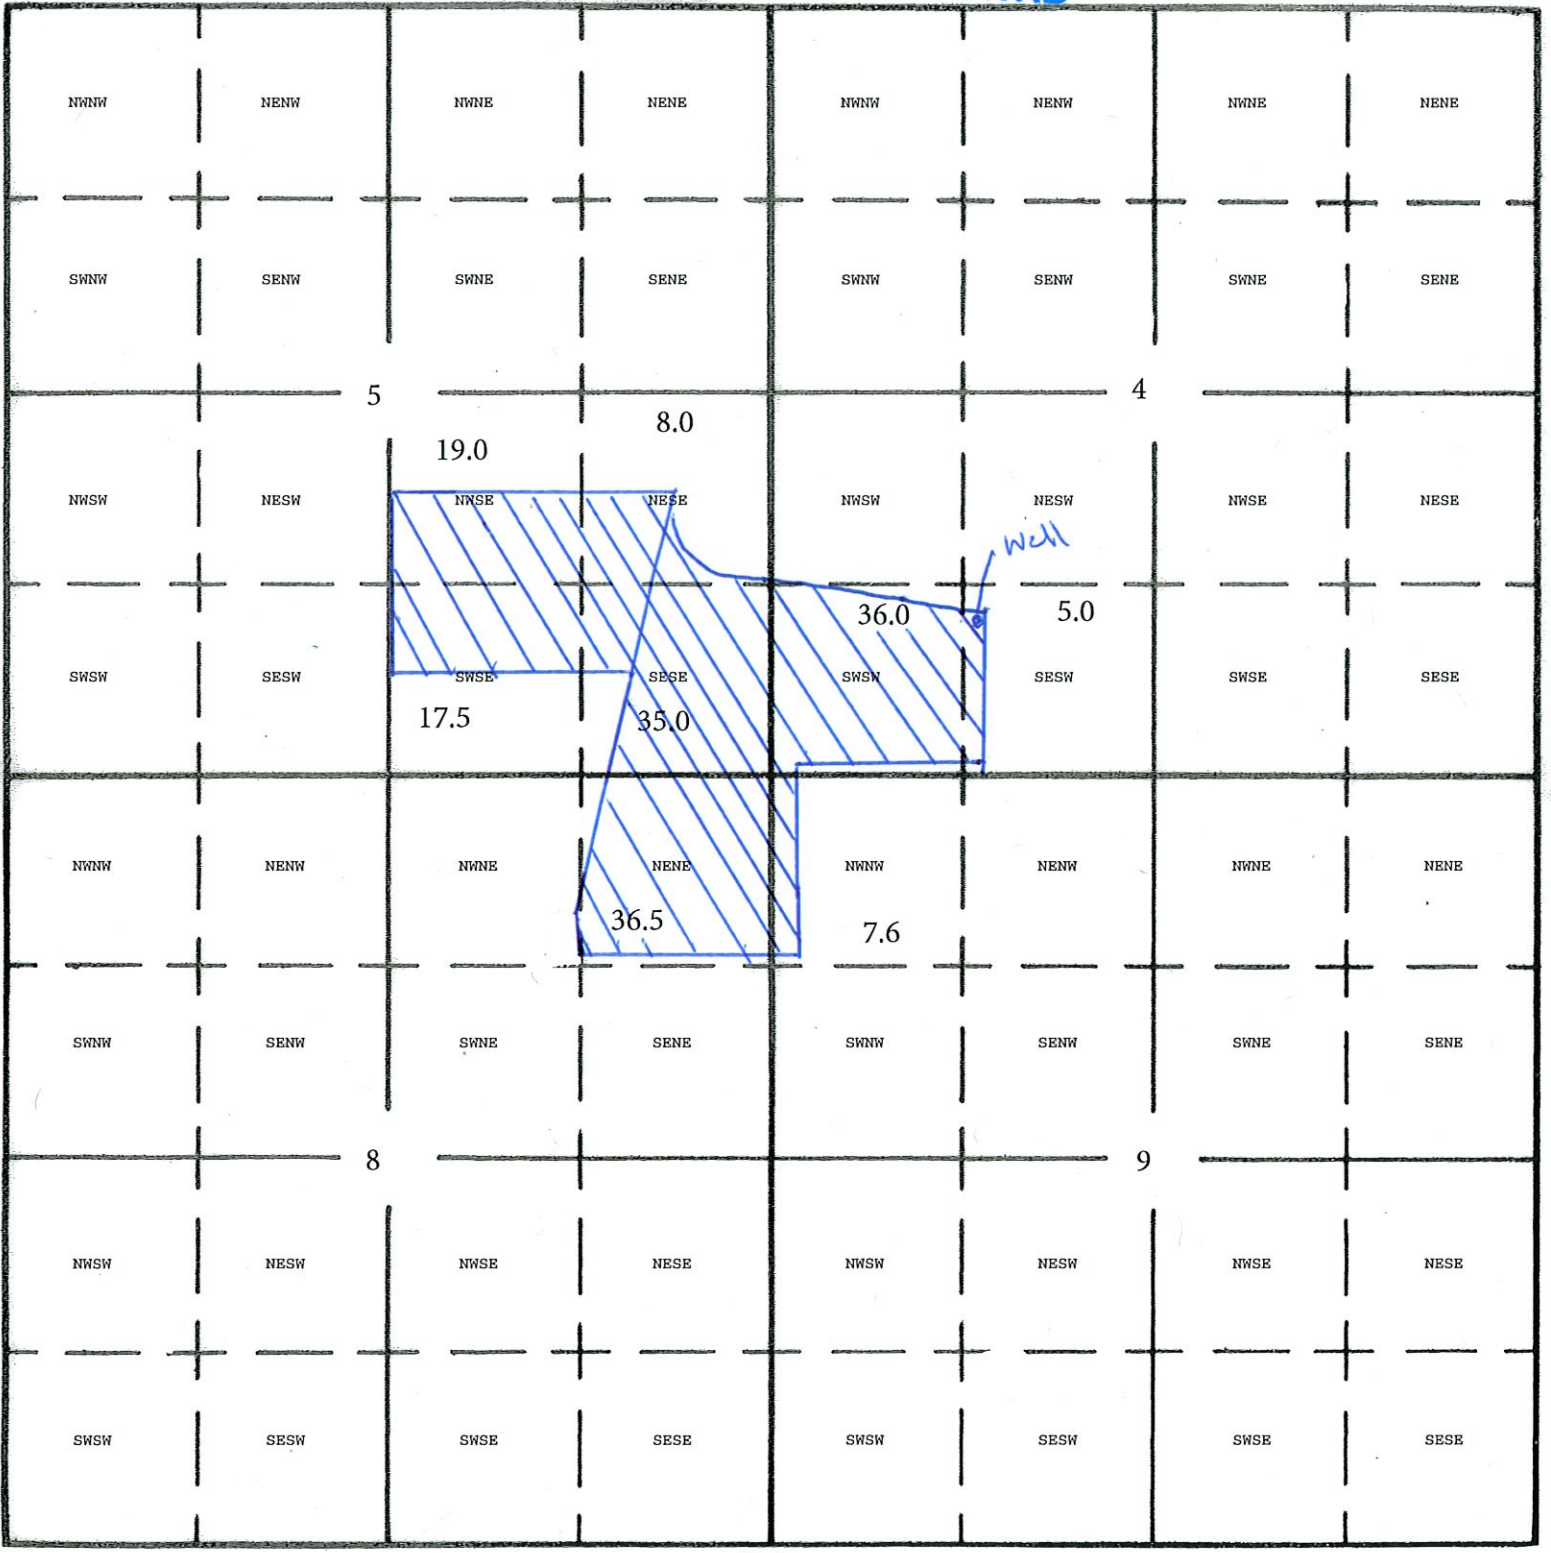

1" = 1320'

Tax Lot:

Township 9 South, Range 4 West, Section 4, 8 & 9, Tax Lot 1200 ~~700~~ 700

RECEIVED

FEB 25 2021

100 ~~700~~ OWRD

South

Well 1: 1,100 Feet North and 1,400 Feet East from SW Corner Section 4

164.6 Acres of Irrigation

*Don D. McKee*