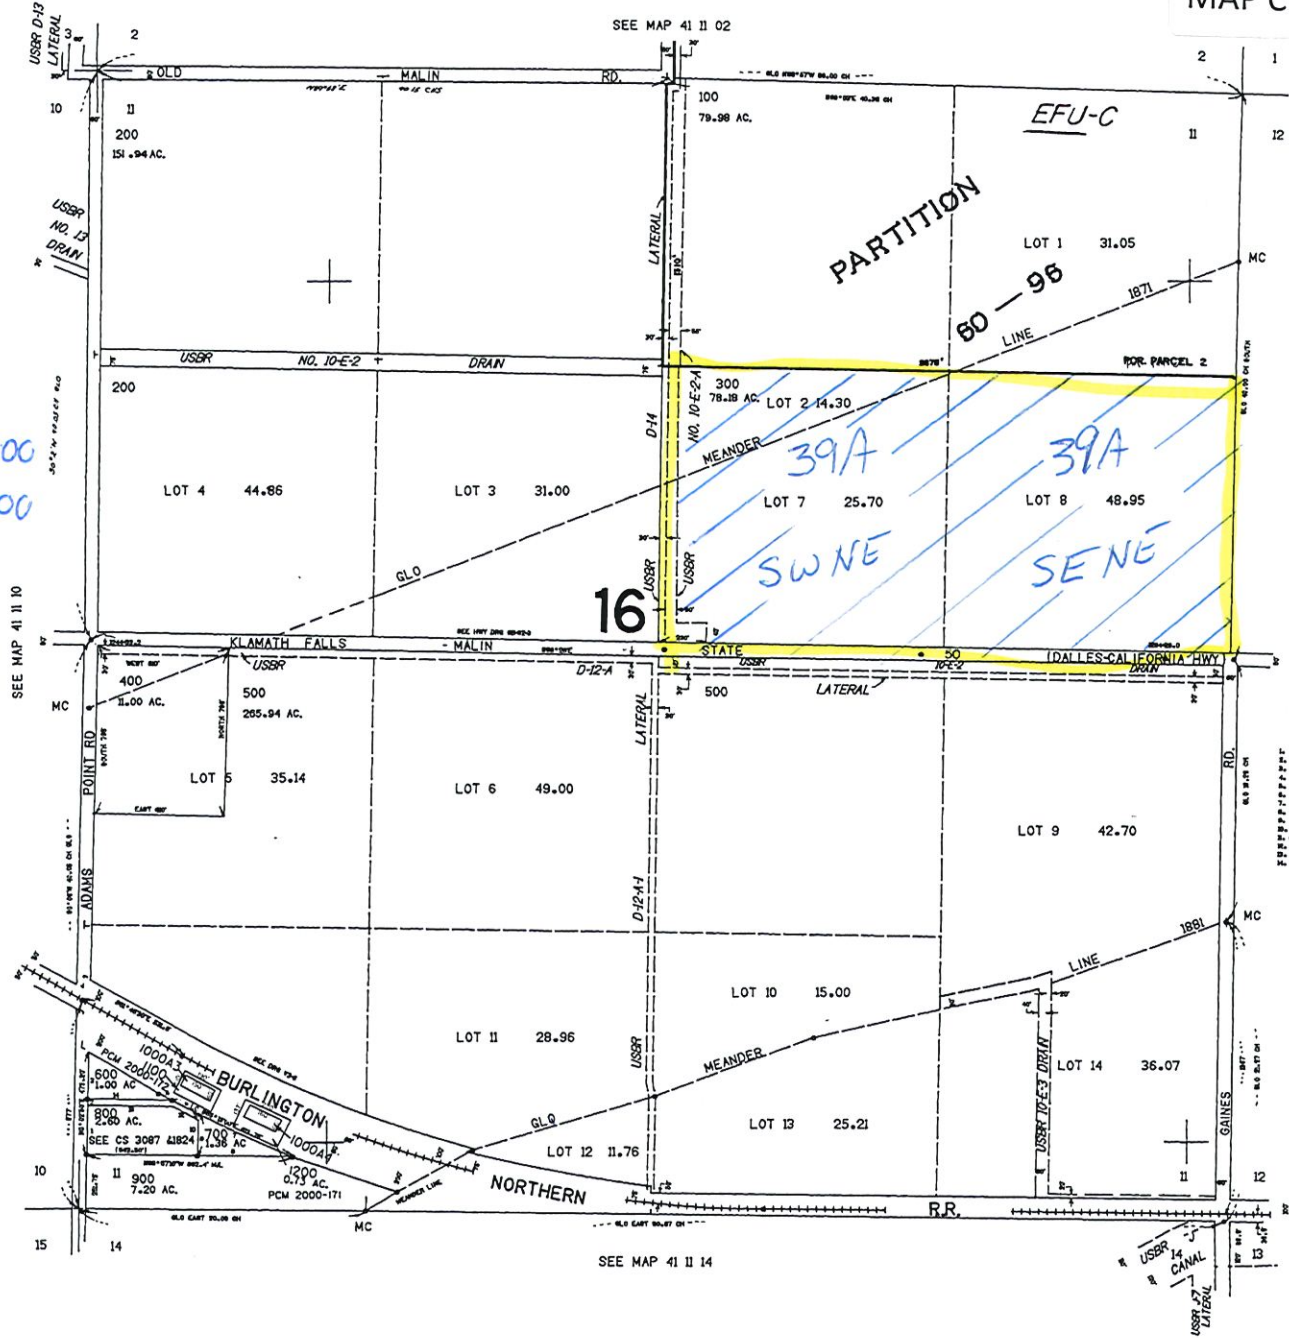

1  
NORTH

THIS R11E  
SEC 2

RECEIVED  
APR 05 2021  
OWRD

Well Location  
KLAM 56425

42.0292  
-121.5016

17

THIS MAP WAS PREPARED FOR  
ASSESSMENT PURPOSE ONLY.

SECTION 02 T.41S. R.11E. W.M.  
KLAMATH COUNTY

1"=400'

MAP 1 OF 2

MAP CREATED 03/31/20

CANCELLED NOS  
601

133.000

1729.000

41 11 02

THIS MAP WAS PREPARED FOR ASSESSMENT PURPOSE ONLY

SECTION 11 T.41S. R.11E. W.M.  
KLAMATH COUNTY

1"=400'

MAP 2 OF 2

MAP CREATED 03/31/2021

NORTH  
T41S R11E  
SEC 11  
Tax lot  
300 - SWNE 39.00  
SENE 39.00  
RECEIVED  
APR 05 2021  
OWRD

- 1. 10'-0\"/>

Scale  
1" = 880'