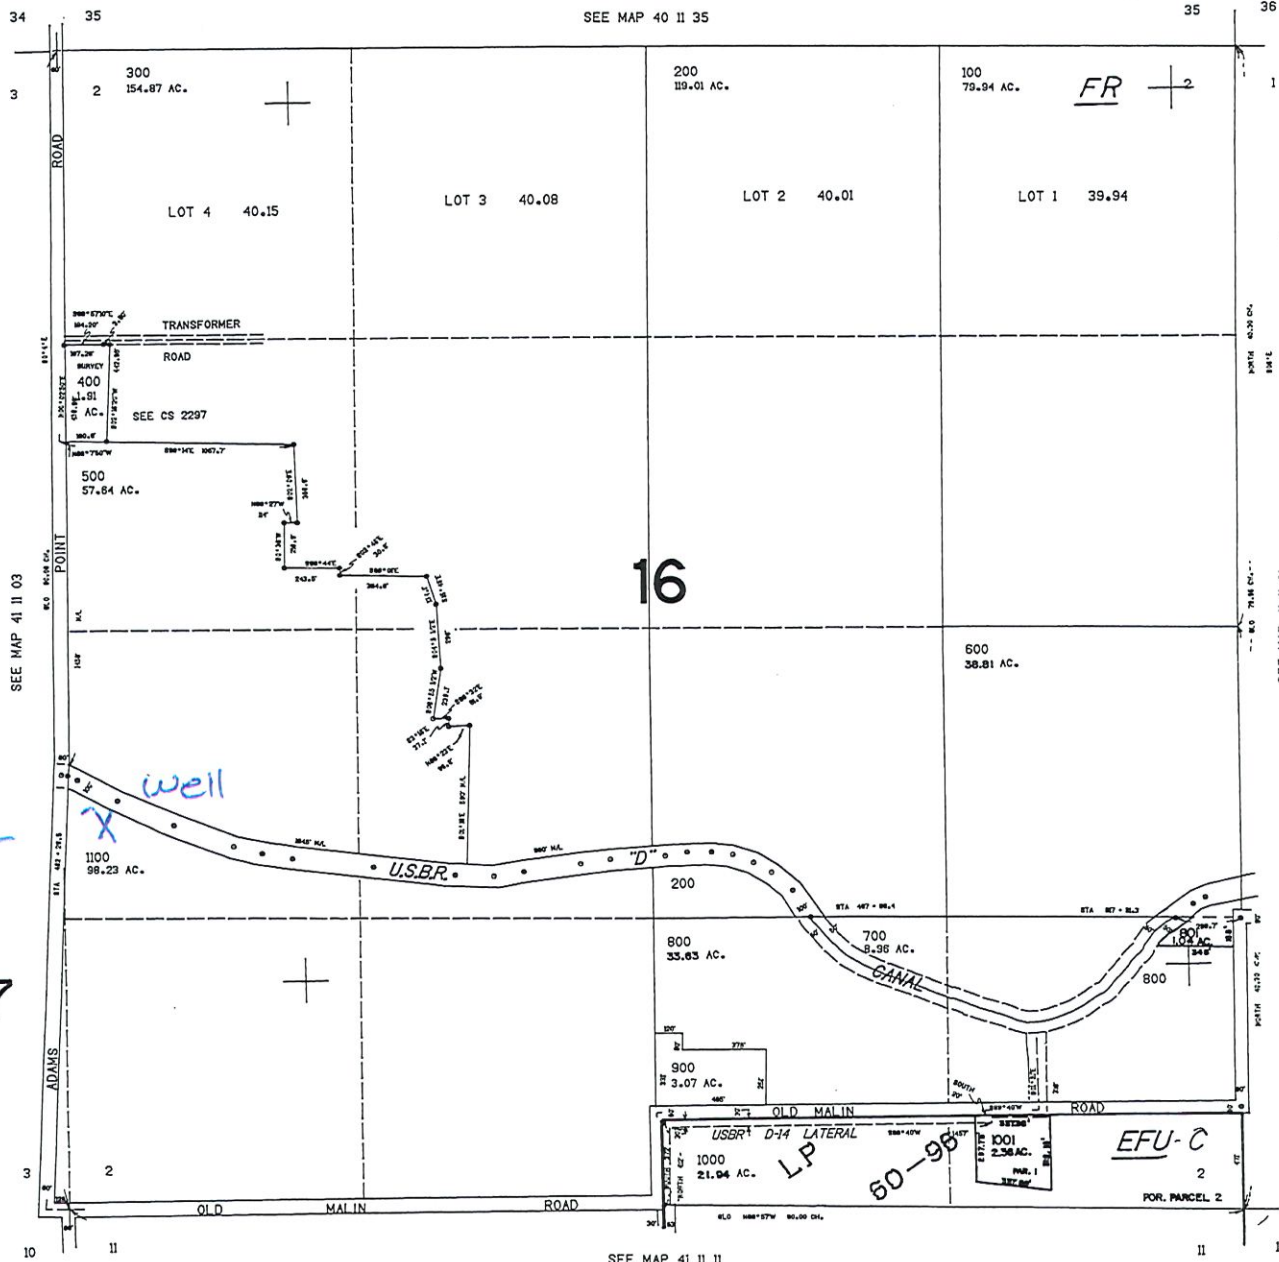

1  
NORTH

THIS R11E  
SEC 2

RECEIVED  
APR 05 2021  
OWRD

Well Location  
KLAM 56425

42.0292  
-121.5016

17

THIS MAP WAS PREPARED FOR  
ASSESSMENT PURPOSE ONLY.

SECTION 02 T.41S. R.11E. W.M.  
KLAMATH COUNTY

1"=400'

MAP 1 OF 2

MAP CREATED 03/31/20

CANCELLED NOS  
601

133.000

1729.000

41 11 02

THIS MAP WAS PREPARED FOR ASSESSMENT PURPOSE ONLY

SECTION 11 T.41S. R.11E. W.M.  
KLAMATH COUNTY

1"=400'

MAP 2 OF 2

MAP CREATED 03/31/2021

NORTH  
T41S R11E  
SEC 11  
Tax lot  
300 - SWNE 39.00  
SENE 39.00  
RECEIVED  
APR 05 2021  
OWRD

- 1. 10'-0\"/>

Scale  
1" = 880'