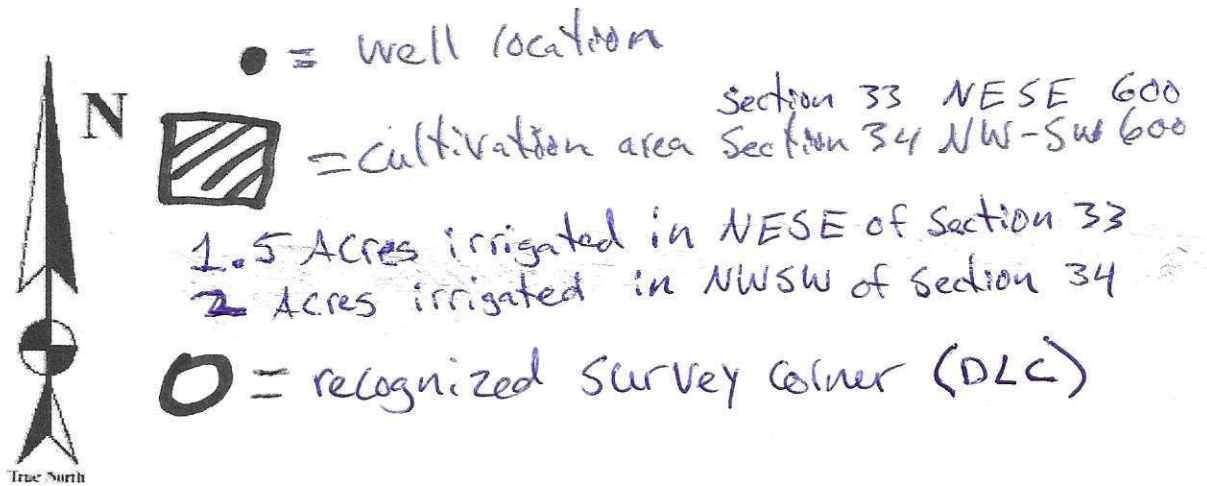

Township 17S Range 6W Section 34 NW-SW 600

Scale 1 inch = 300ft

Address 88083 & 88085 Rustad La Veneta OR 97487

E-RECEIVED  
April 5, 2022  
OWRD

Well is located 225 ft. west and 600ft. north of DLC Reference point.

Grow area is inside 30 foot x 30 foot building approximately 850 sq ft of cultivation area.